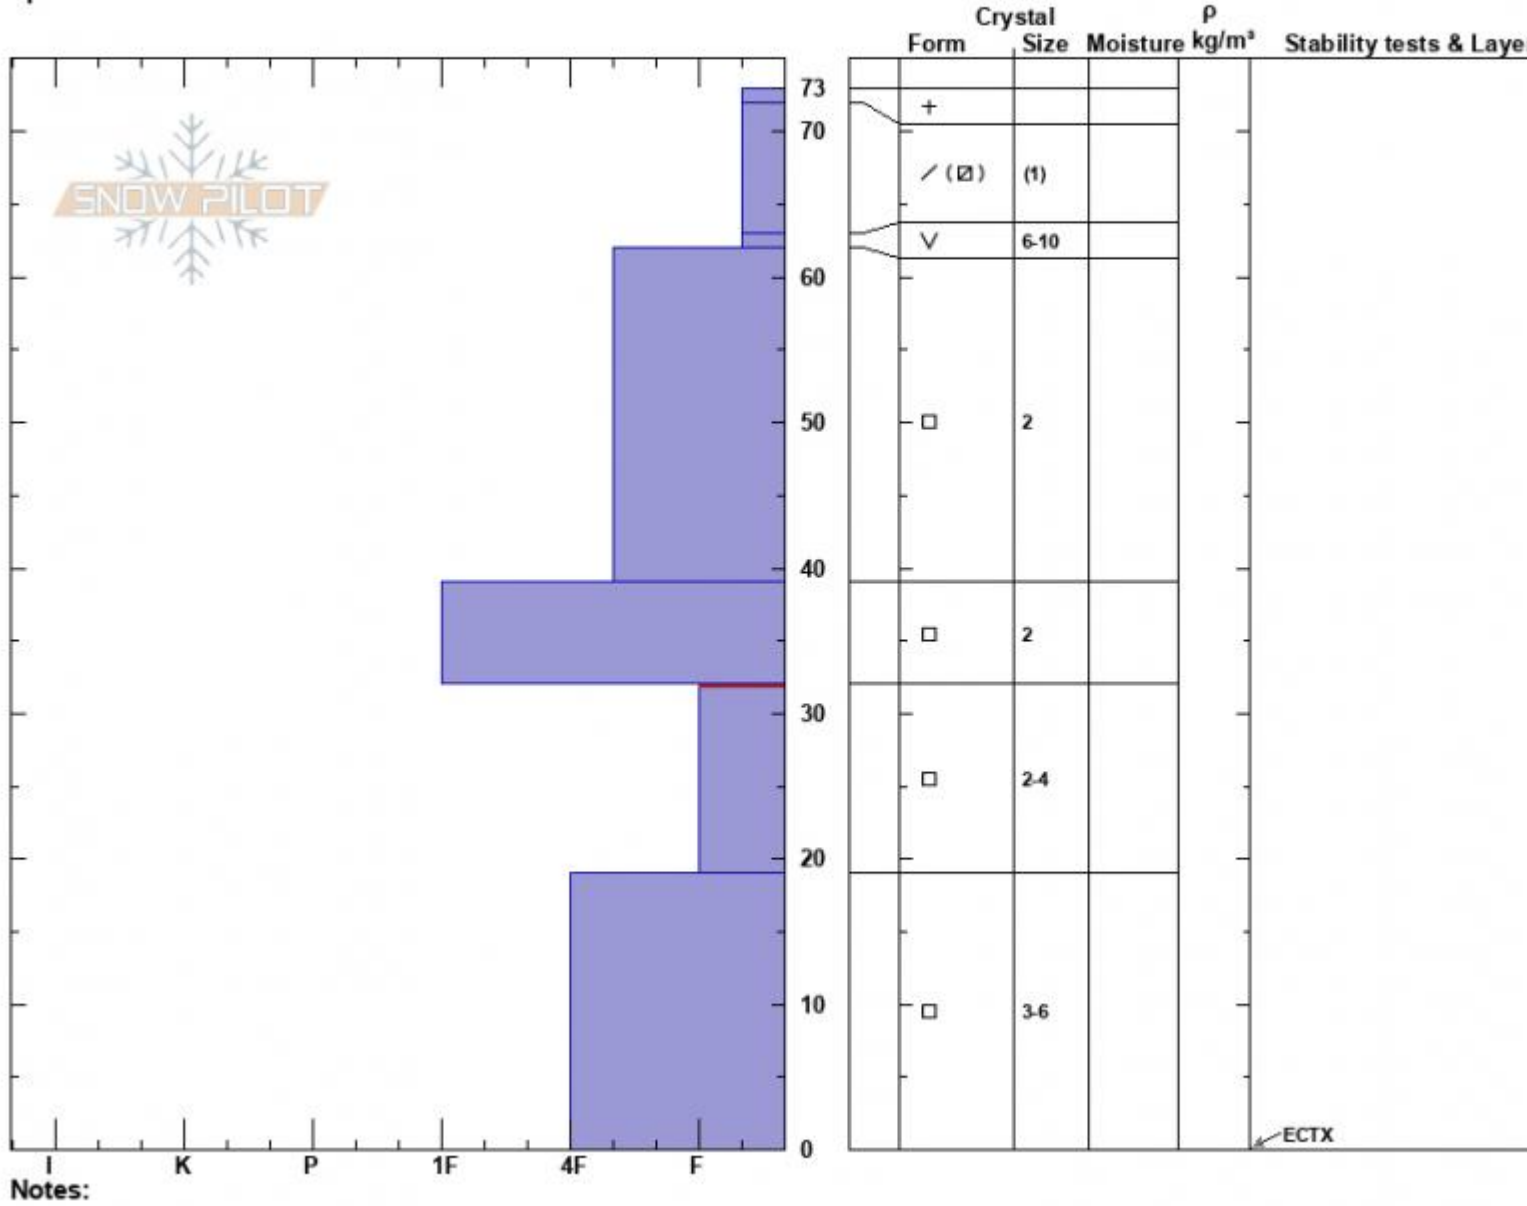

Lower Cedar
 Madison Range-N
 MT
 Elevation: 9100 ft
 Aspect: 70°
 Specifics:

Dave Zinn
 01/04/2024 - 11:30am
 Co-ord: 45.22647N, -111.48479W
 Slope Angle: 16°
 Wind Loading: no

Stability: Very Good
 Air Temperature:
 Sky Cover: OVC
 Precipitation: S-1
 Wind: SW Calm

HS:73
 PF:70
 PS:20
 Layer Notes:
 32-19cm:Problematic layer

Advisory Region
 Northern Madison
 Longitude
 -111.51W
 Latitude
 45.23N
 Northern Madison, 2024-01-04