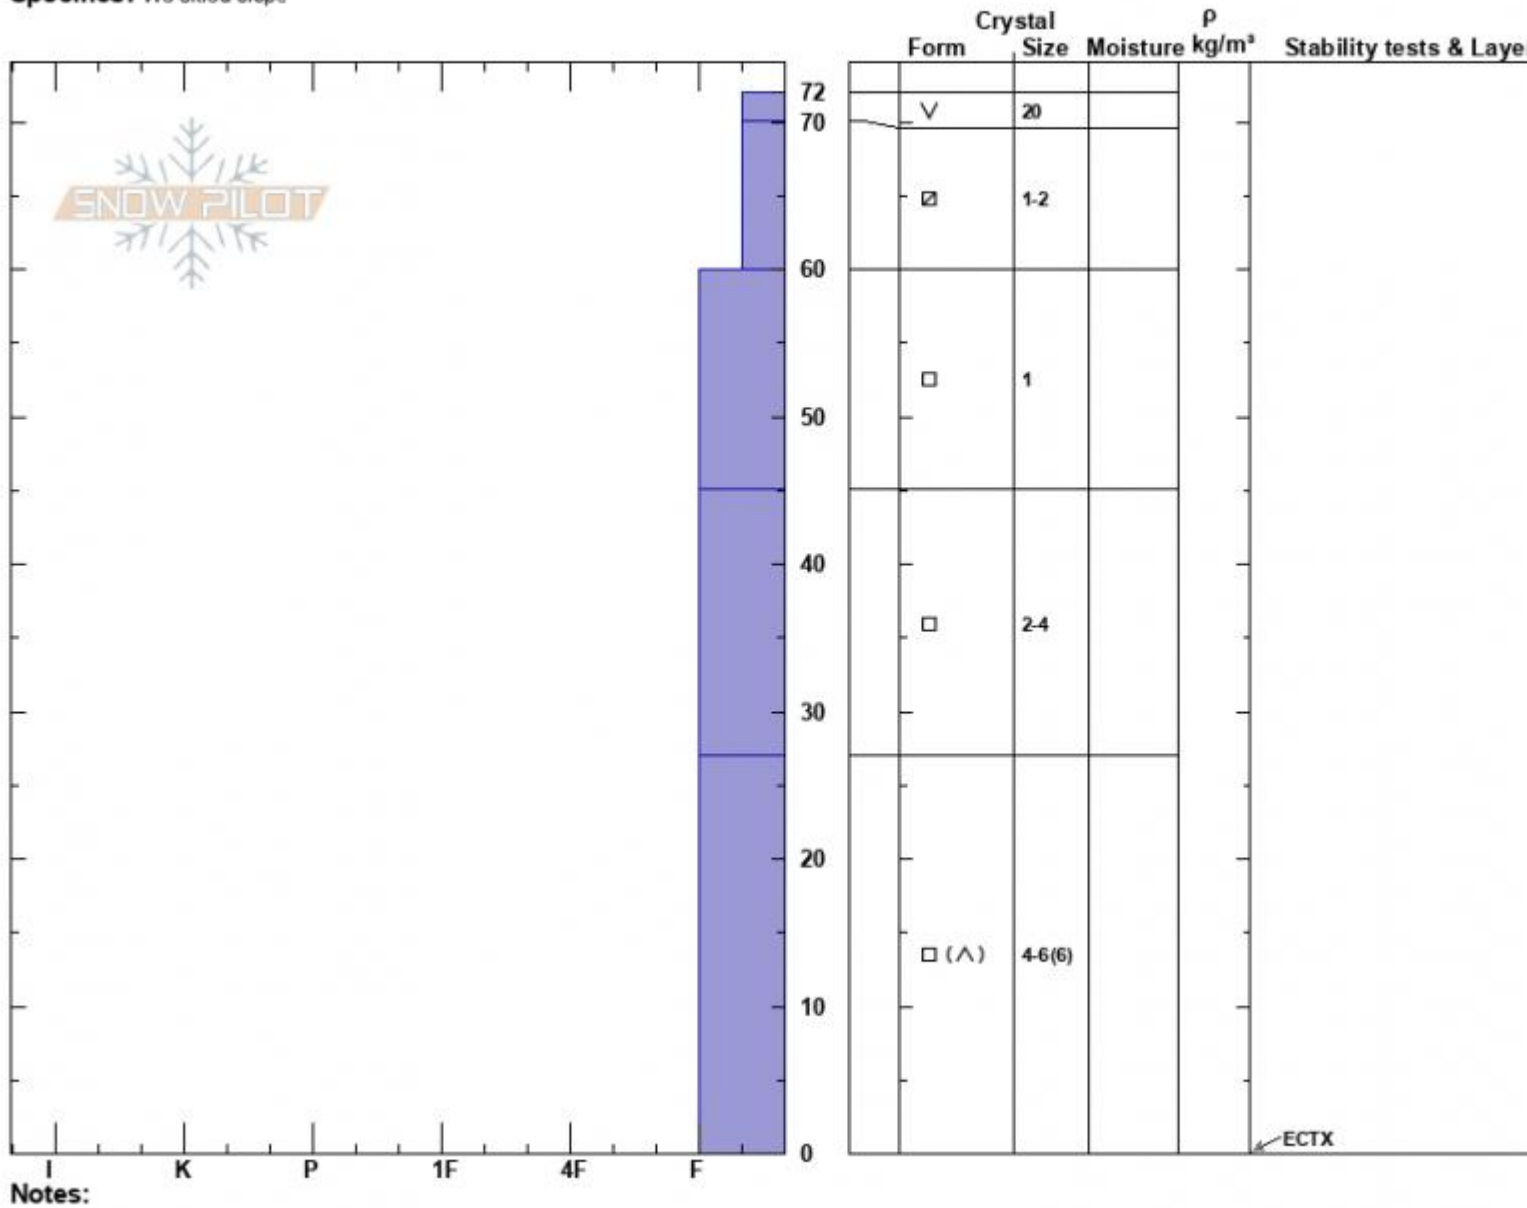

Bacon Rind Meadow  
 Madison Range-S  
 MT  
 Elevation: 8850 ft  
 Aspect: 80°  
 Specifics: We skied slope

Dave Zinn  
 01/02/2024 - 11:15am  
 Co-ord: 44.96977N, -111.09560W  
 Slope Angle: 25°  
 Wind Loading: no

Stability: Very Good  
 Air Temperature:  
 Sky Cover: BKN  
 Precipitation: NO  
 Wind: Calm

HS:72  
 PF:70  
 Layer Notes:

Notes:  
 Advisory Region  
 Southern Madison  
 Longitude  
 -111.10W  
 Latitude  
 44.96N  
 Southern Madison, 2024-01-02