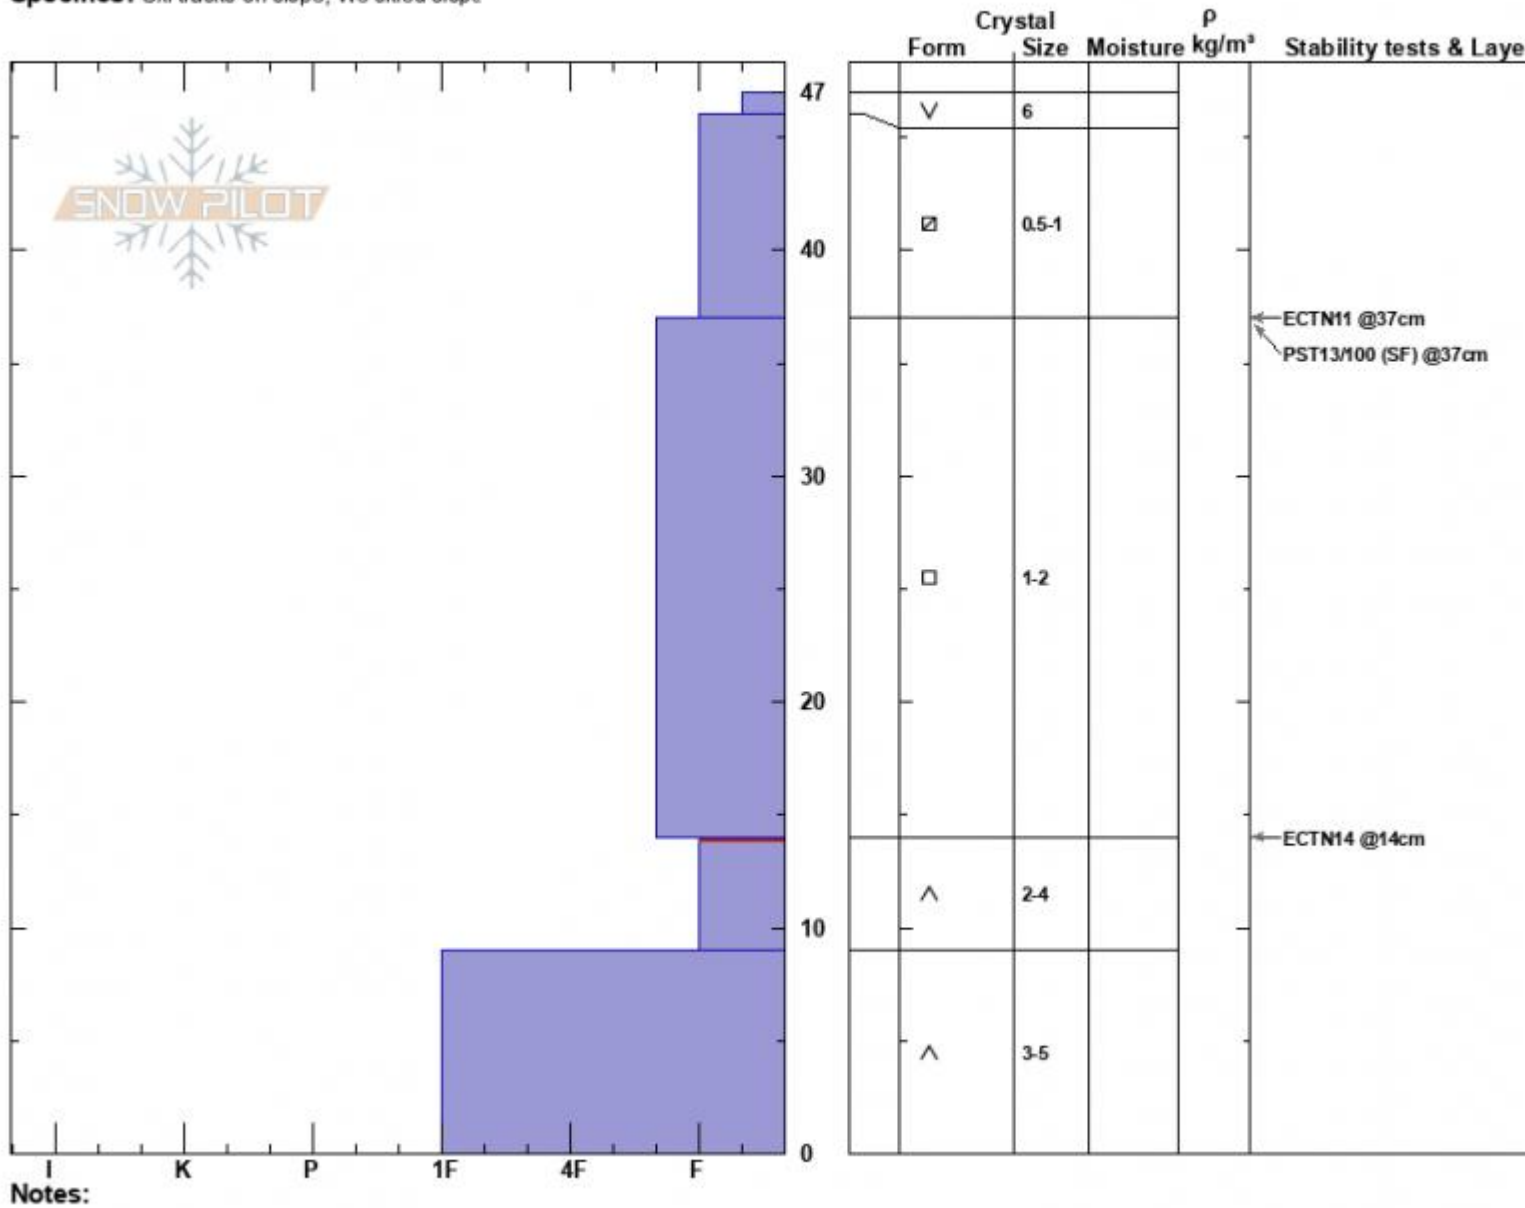

Bear Basin Cornice
 Madison Range-N
 MT
 Elevation: 9200 ft
 Aspect: 100°
 Specifics: Ski tracks on slope; We skied slope

Dave Zinn
 01/01/2024 - 11:40am
 Co-ord: 45.32519N, -111.38182W
 Slope Angle: 20°
 Wind Loading: no

Stability: Very Good
 Air Temperature:
 Sky Cover: SCT
 Precipitation: NO
 Wind: S Light Breeze

HS:47
 PF:45
 Layer Notes:
 14-9cm: Problematic layer

Advisory Region
 Northern Madison
 Longitude
 -111.38W
 Latitude
 45.35N
 Northern Madison, 2024-01-01