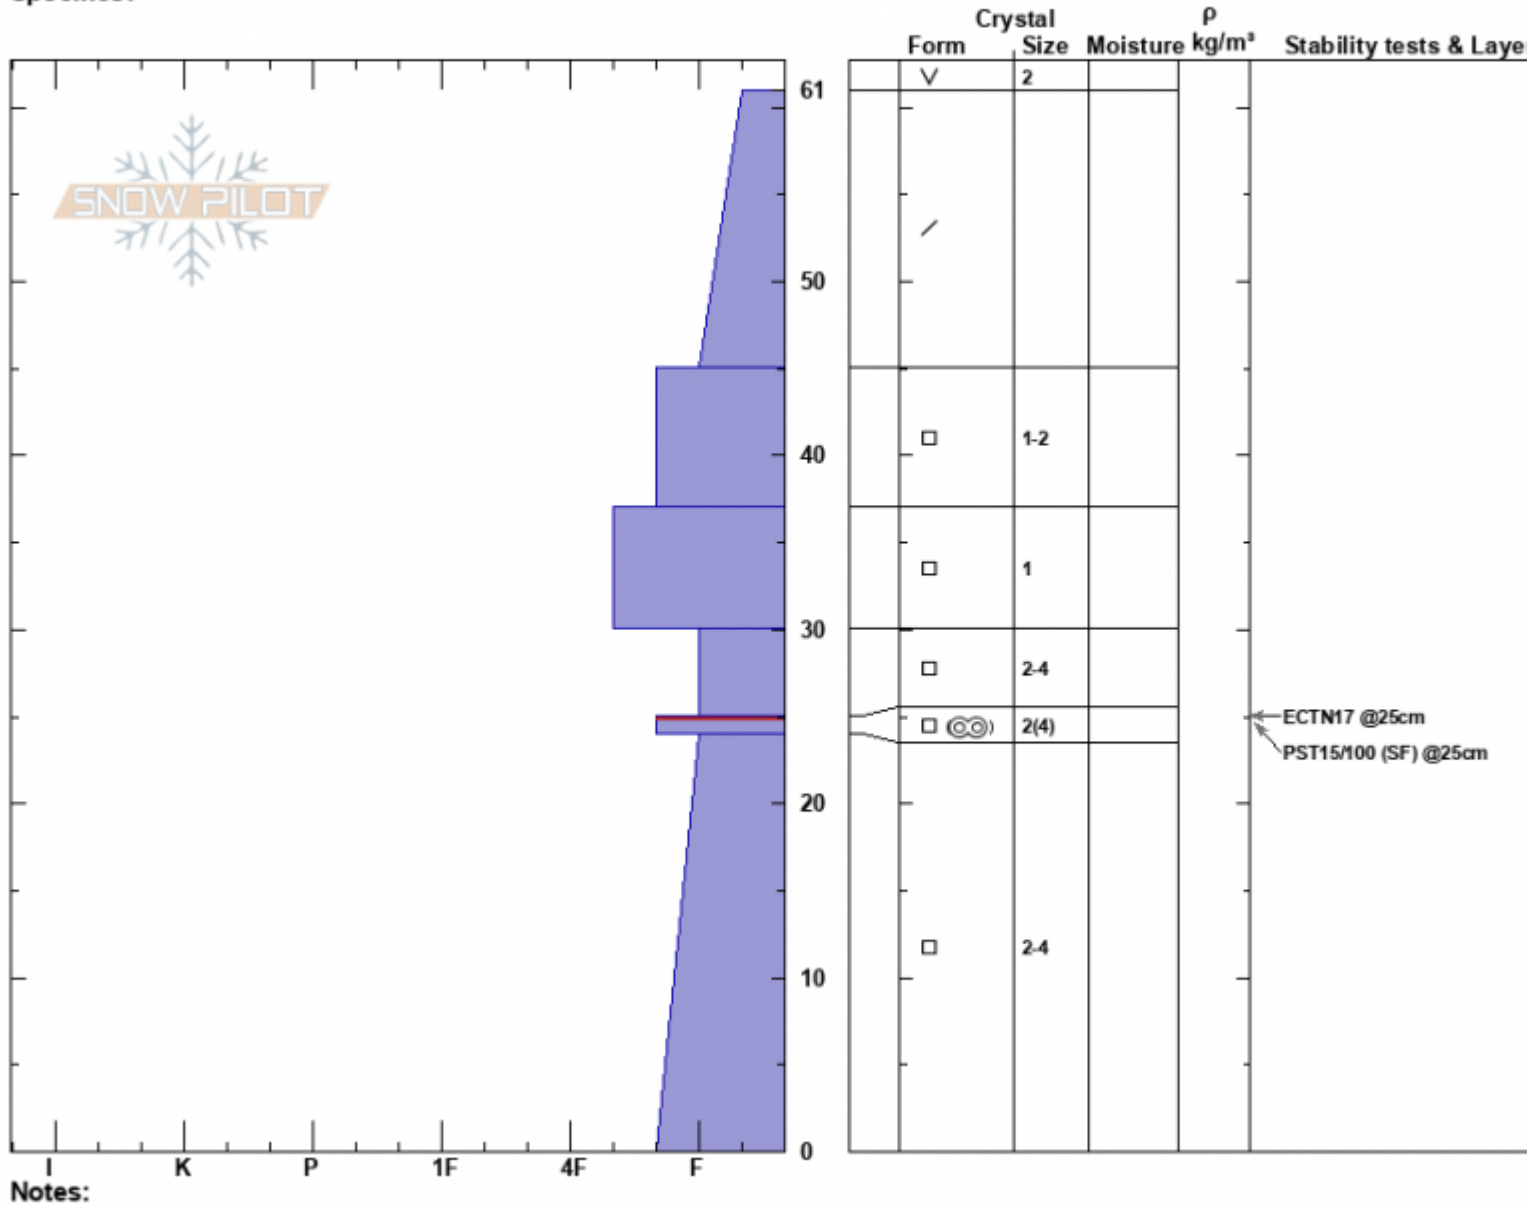

Pika Point
 Madison Range-S
 MT
 Elevation: 9450 ft
 Aspect: 120°
 Specifics:

Doug Chabot-Admin
 12/27/2023 - 11:15am
 Co-ord: 44.97614N, -111.31316W
 Slope Angle: 22°
 Wind Loading:

Stability: Good
 Air Temperature:
 Sky Cover: CLR
 Precipitation: NO
 Wind:

HS:61
 Layer Notes:
 25-24cm: Problematic layer

Advisory Region
 Southern Madison
 Longitude
 -111.31W
 Latitude
 44.97N
 Southern Madison, 2023-12-28