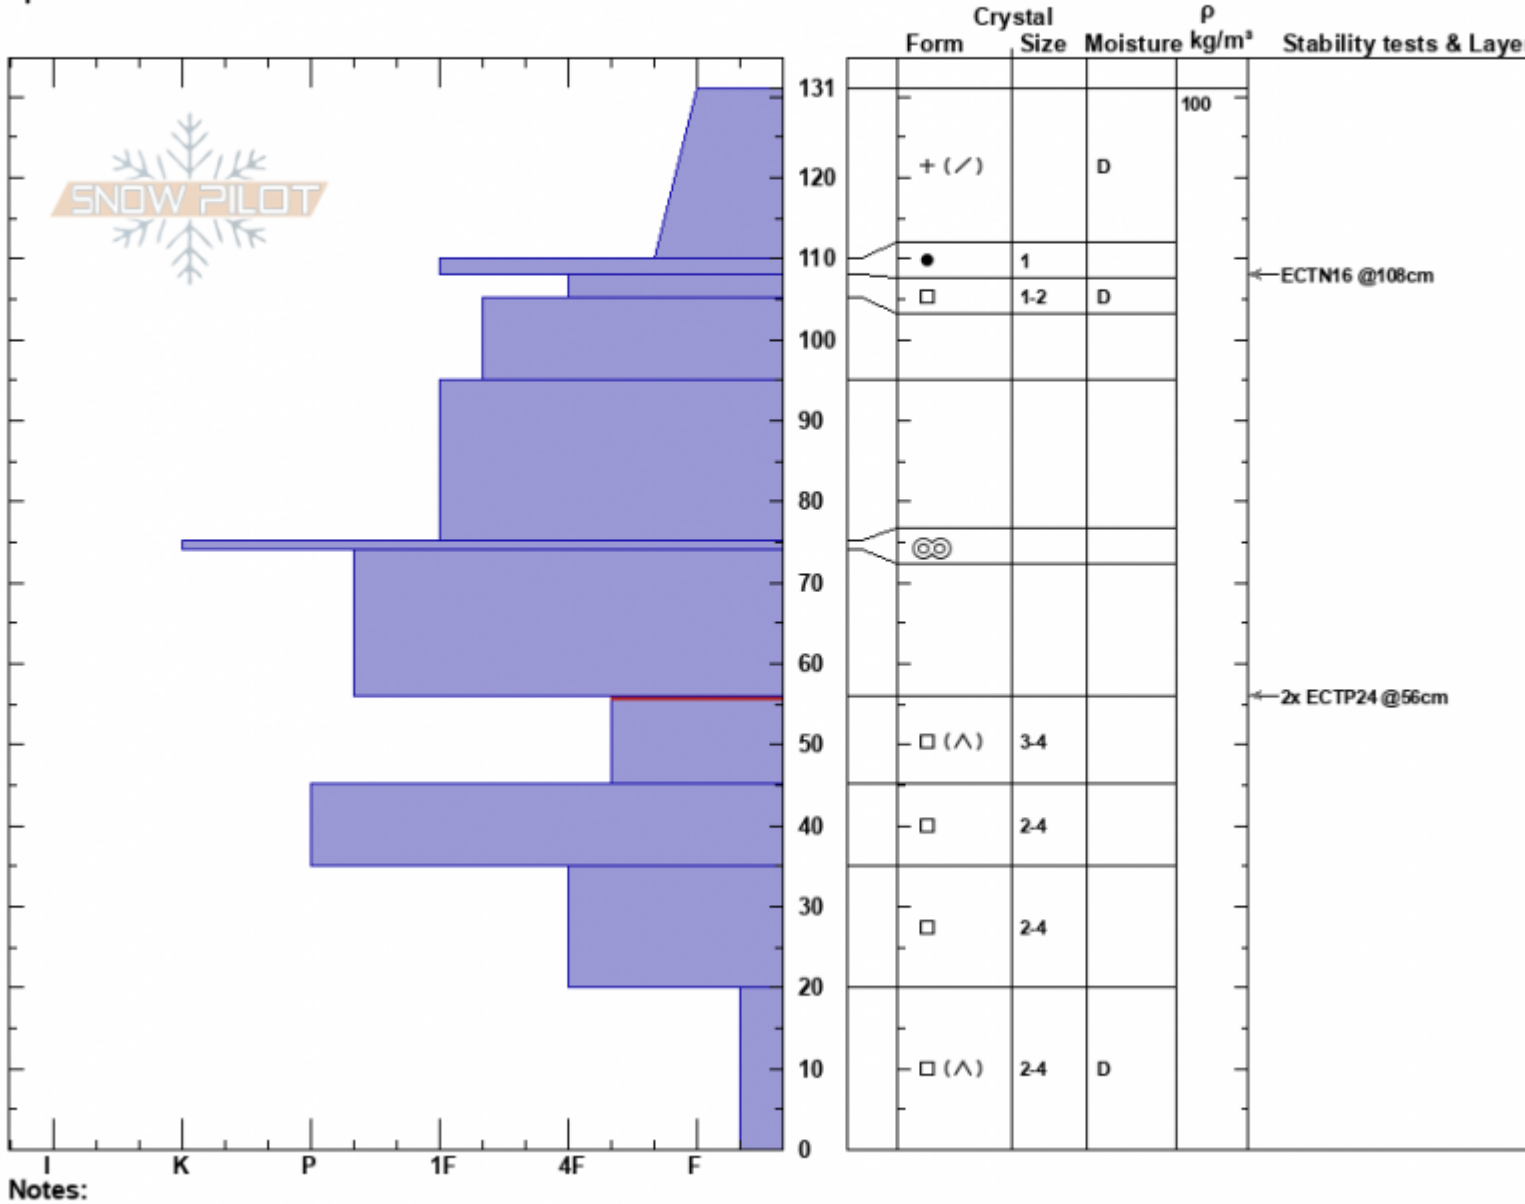

Sawtelle Rd Comice
 Centennial Range
 MT
 Elevation: 9100 ft
 Aspect: 70°
 Specifics:

Doug Chabot-Admin
 12/23/2023 - 11:50am
 Co-ord: 44.55866N, -111.44647W
 Slope Angle: 28°
 Wind Loading: yes

Stability: Fair
 Air Temperature: -10°C
 Sky Cover: OVC
 Precipitation: S1
 Wind: NW Moderate

HS:131 Layer Notes:
 56-45cm: Problematic layer

Notes:
 Advisory Region
 Island Park
 Longitude
 -111.44W
 Latitude
 44.56N
 Island Park, 2023-12-25