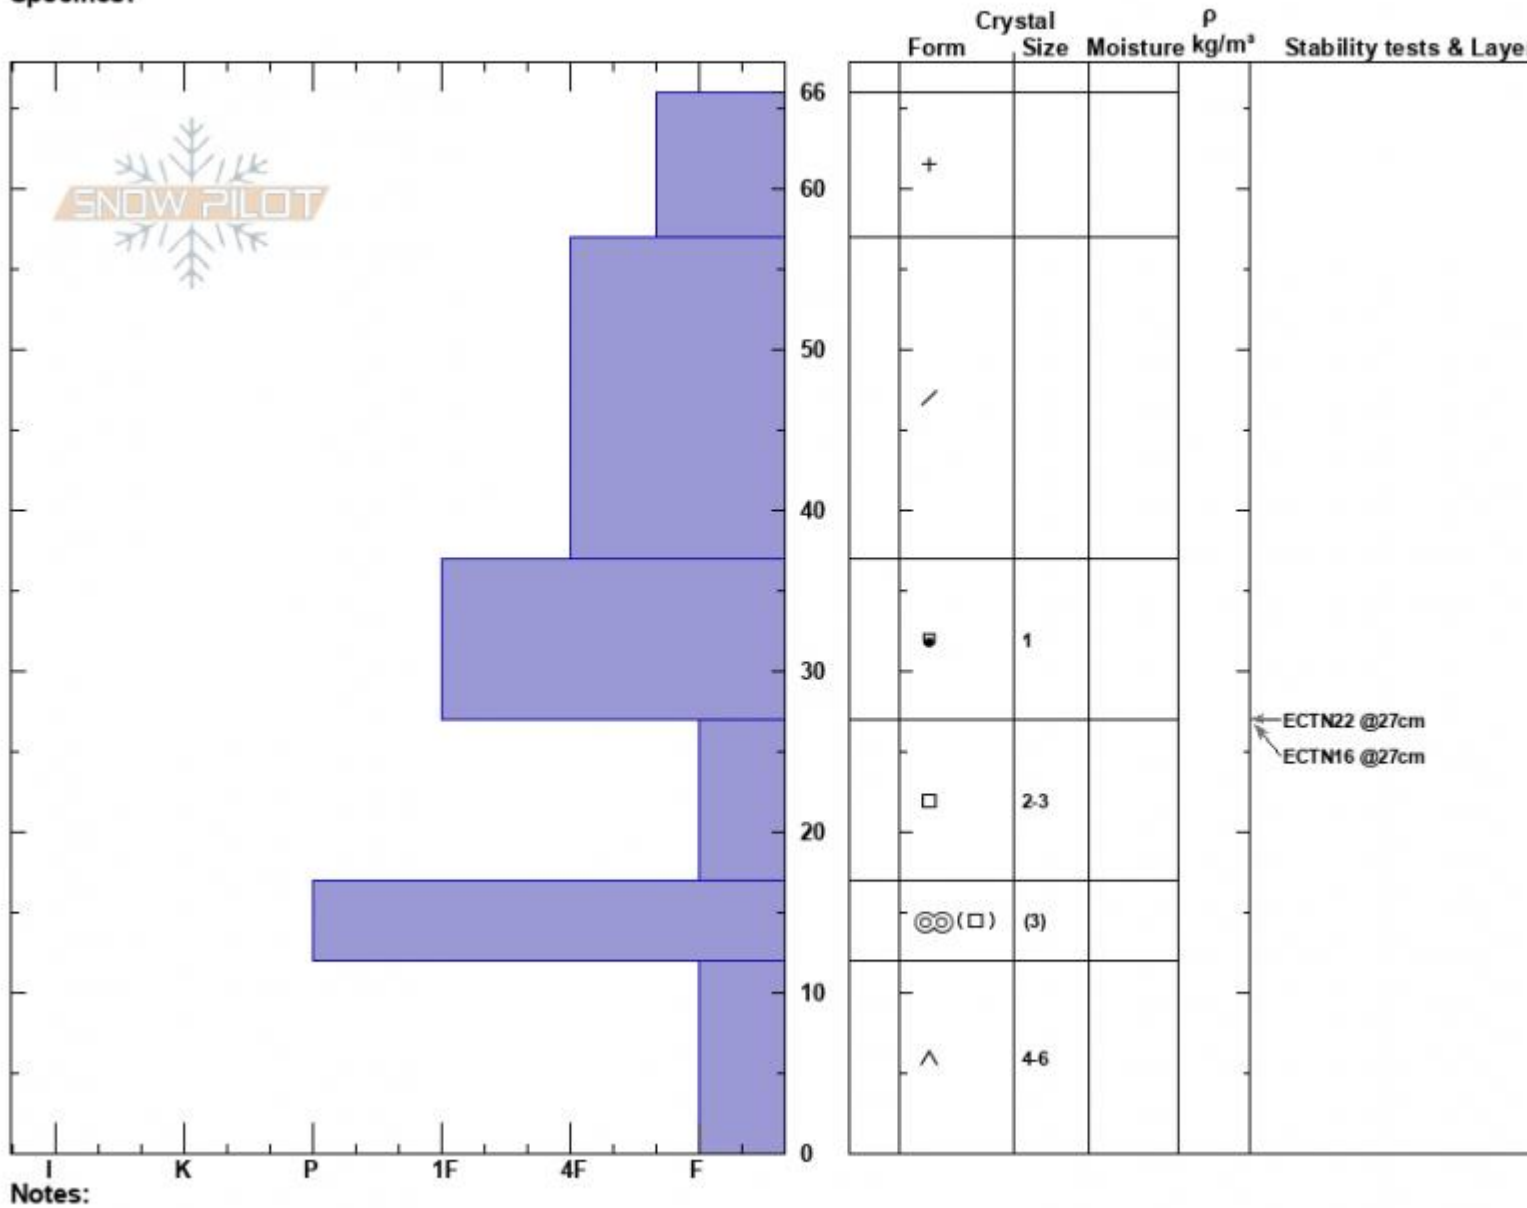

Refrigerator Chutes
 Bridger Range
 MT
 Elevation: 8000 ft
 Aspect: 37°
 Specifics:

Zach Peterson
 12/24/2023 - 10:30am
 Co-ord: 45.82945N, -110.93067W
 Slope Angle: 30°
 Wind Loading: no

Stability: Fair
 Air Temperature:
 Sky Cover: CLR
 Precipitation: NO
 Wind: SW Light Breeze

HS:66
 Layer Notes:
 27-17cm: Problematic layer

Advisory Region
 Bridger Range
 Longitude
 -110.93W
 Latitude
 45.83N
 Bridger Range, 2023-12-24