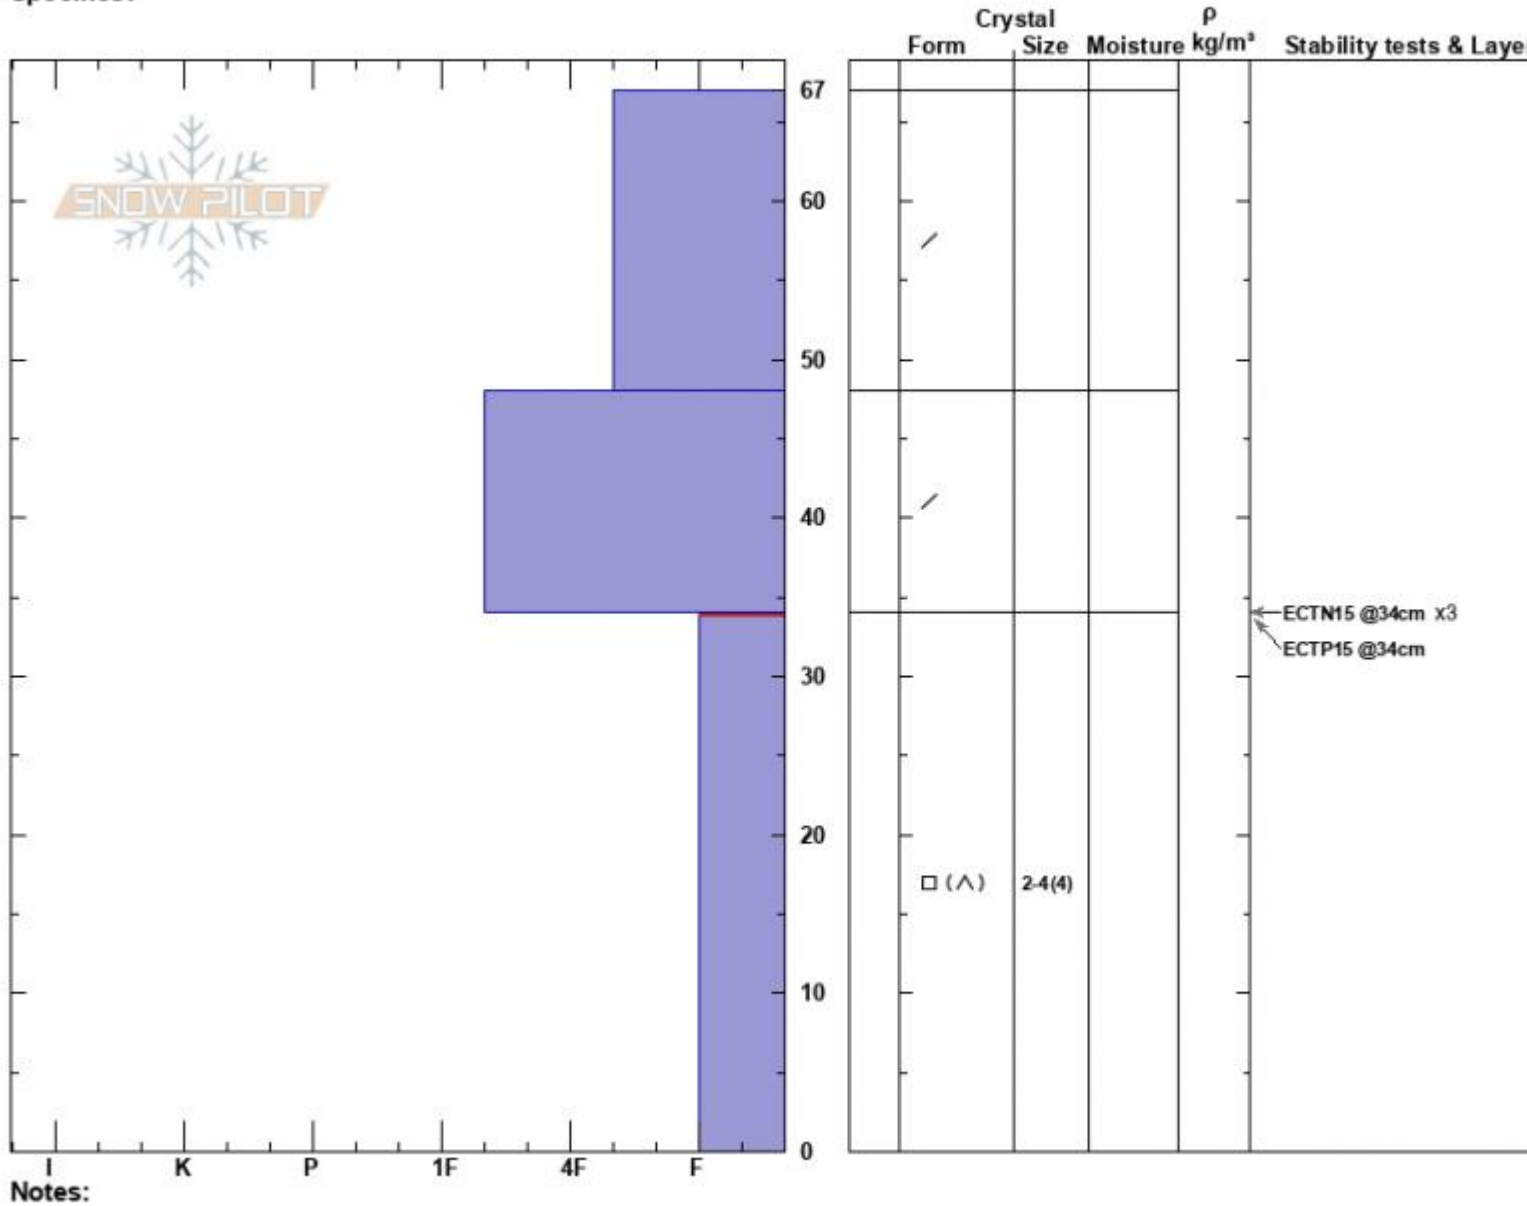

Miller Ridge
 Beartooths
 MT
 Elevation: 9700 ft
 Aspect: 66°
 Specifics:

Zach Peterson
 12/21/2023 - 11:00am
 Co-ord: 45.03583N, -109.95306W
 Slope Angle: 25°
 Wind Loading: no

Stability: Fair
 Air Temperature:
 Sky Cover: OVC
 Precipitation: S-1
 Wind:

HS:67
 Layer Notes:
 34-0cm: Problematic layer

Advisory Region
 Cooke City
 Longitude
 -109.97W
 Latitude
 45.04N
 Cooke City, 2023-12-21