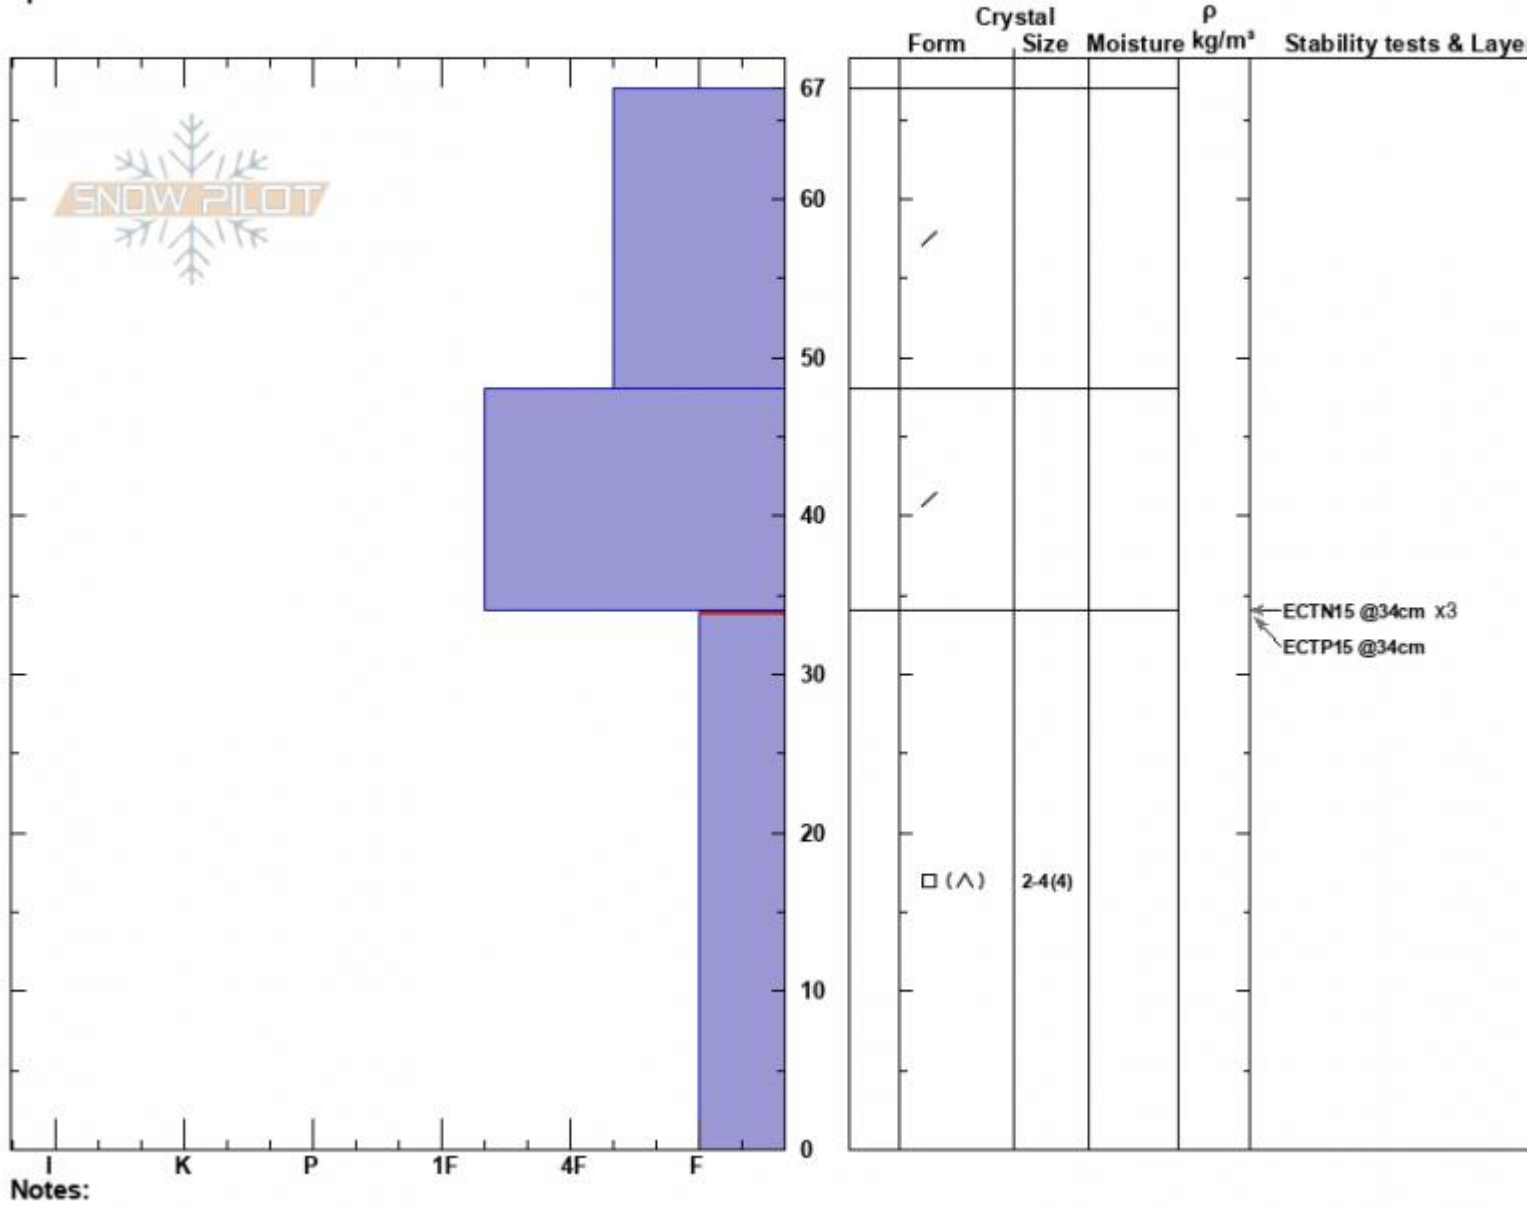

Miller Ridge
 Beartooths
 MT
 Elevation: 9700 ft
 Aspect: 66°
 Specifics:

Zach Peterson
 12/21/2023 - 11:00am
 Co-ord: 45.03583N, -109.95306W
 Slope Angle: 25°
 Wind Loading: no

Stability: Fair
 Air Temperature:
 Sky Cover: OVC
 Precipitation: S-1
 Wind:

HS:67
 Layer Notes:
 34-0cm: Problematic layer

Advisory Region
 Cooke City
 Longitude
 -109.97W
 Latitude
 45.04N
 Cooke City, 2023-12-21