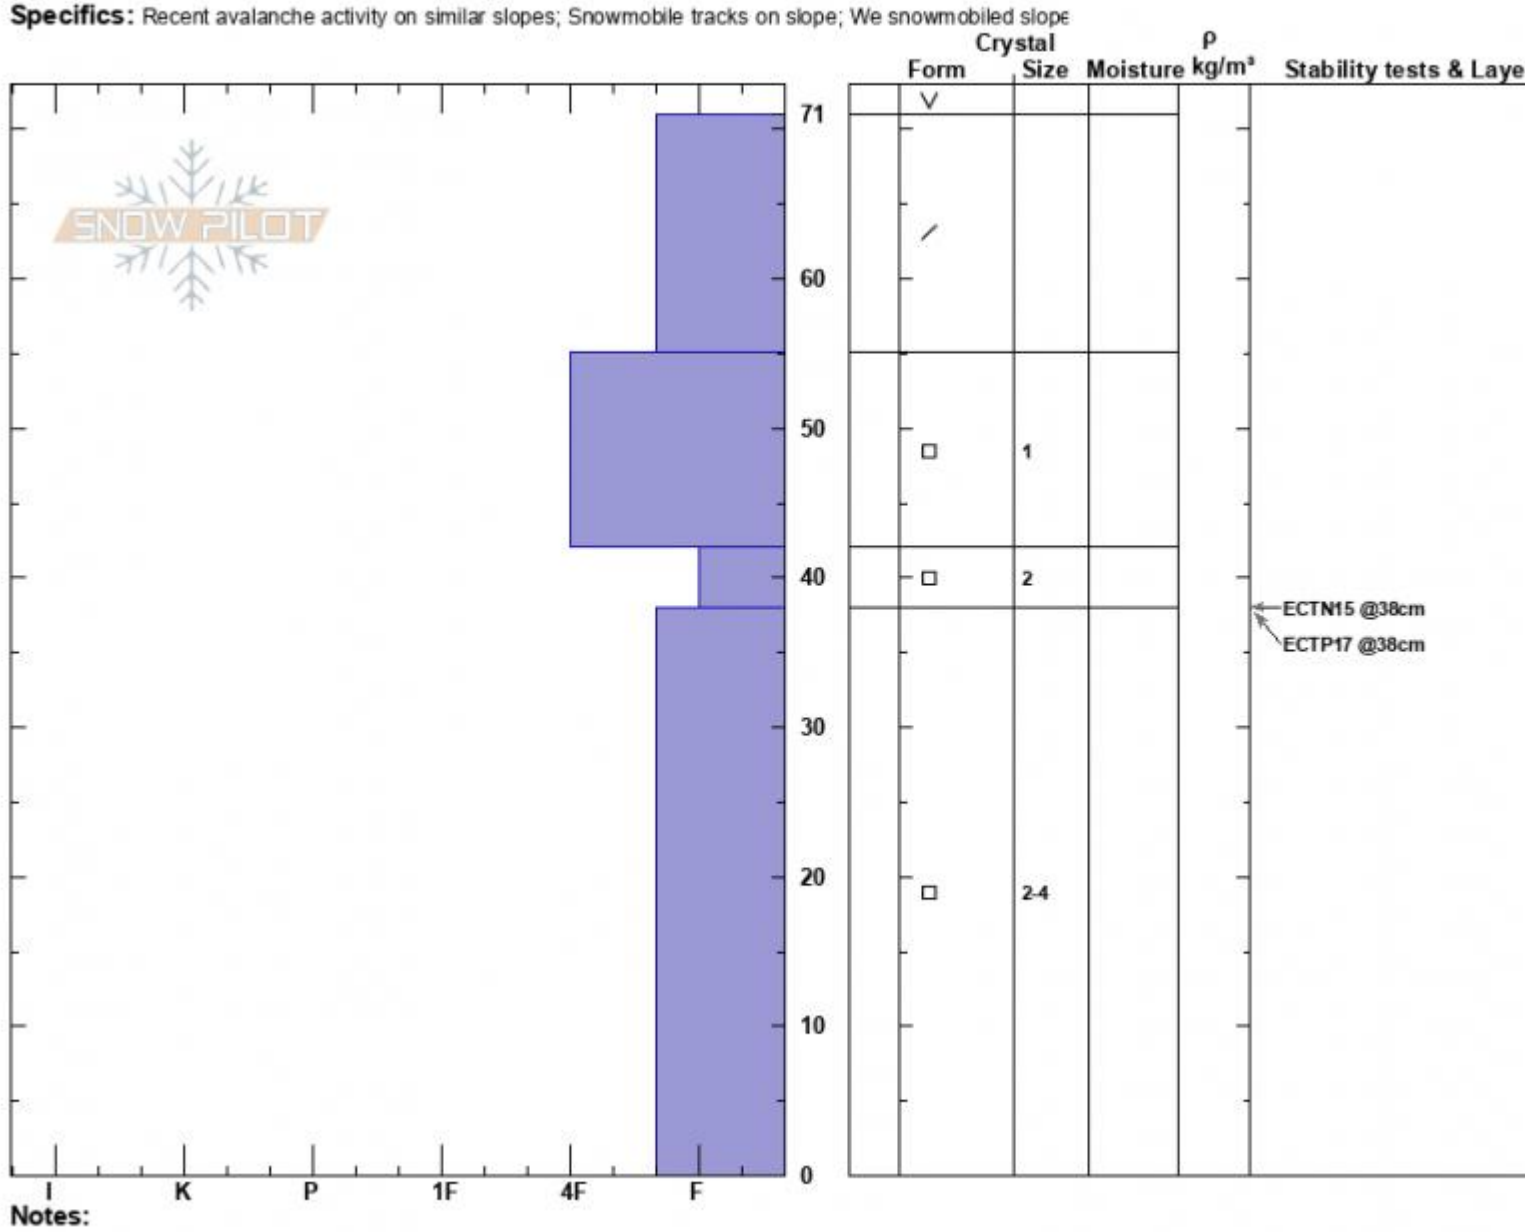

2nd Yellowmule
 Madison Range-N
 MT
 Elevation: 9400 ft
 Aspect: 30°
Specifics: Recent avalanche activity on similar slopes; Snowmobile tracks on slope; We snowmobiled slope

Ian Hoyer
 12/19/2023 - 11:00am
Co-ord: 45.17713N, -111.40059W
Slope Angle: 25°
Wind Loading:

Stability: Fair
Air Temperature:
Sky Cover: BKN
Precipitation: NO
Wind: Calm

HS:71
PF:65
Layer Notes:
 42-38cm: Problematic layer

Advisory Region
 Northern Madison
 Longitude
 -111.38W
 Latitude
 45.17N
 Northern Madison, 2023-12-19