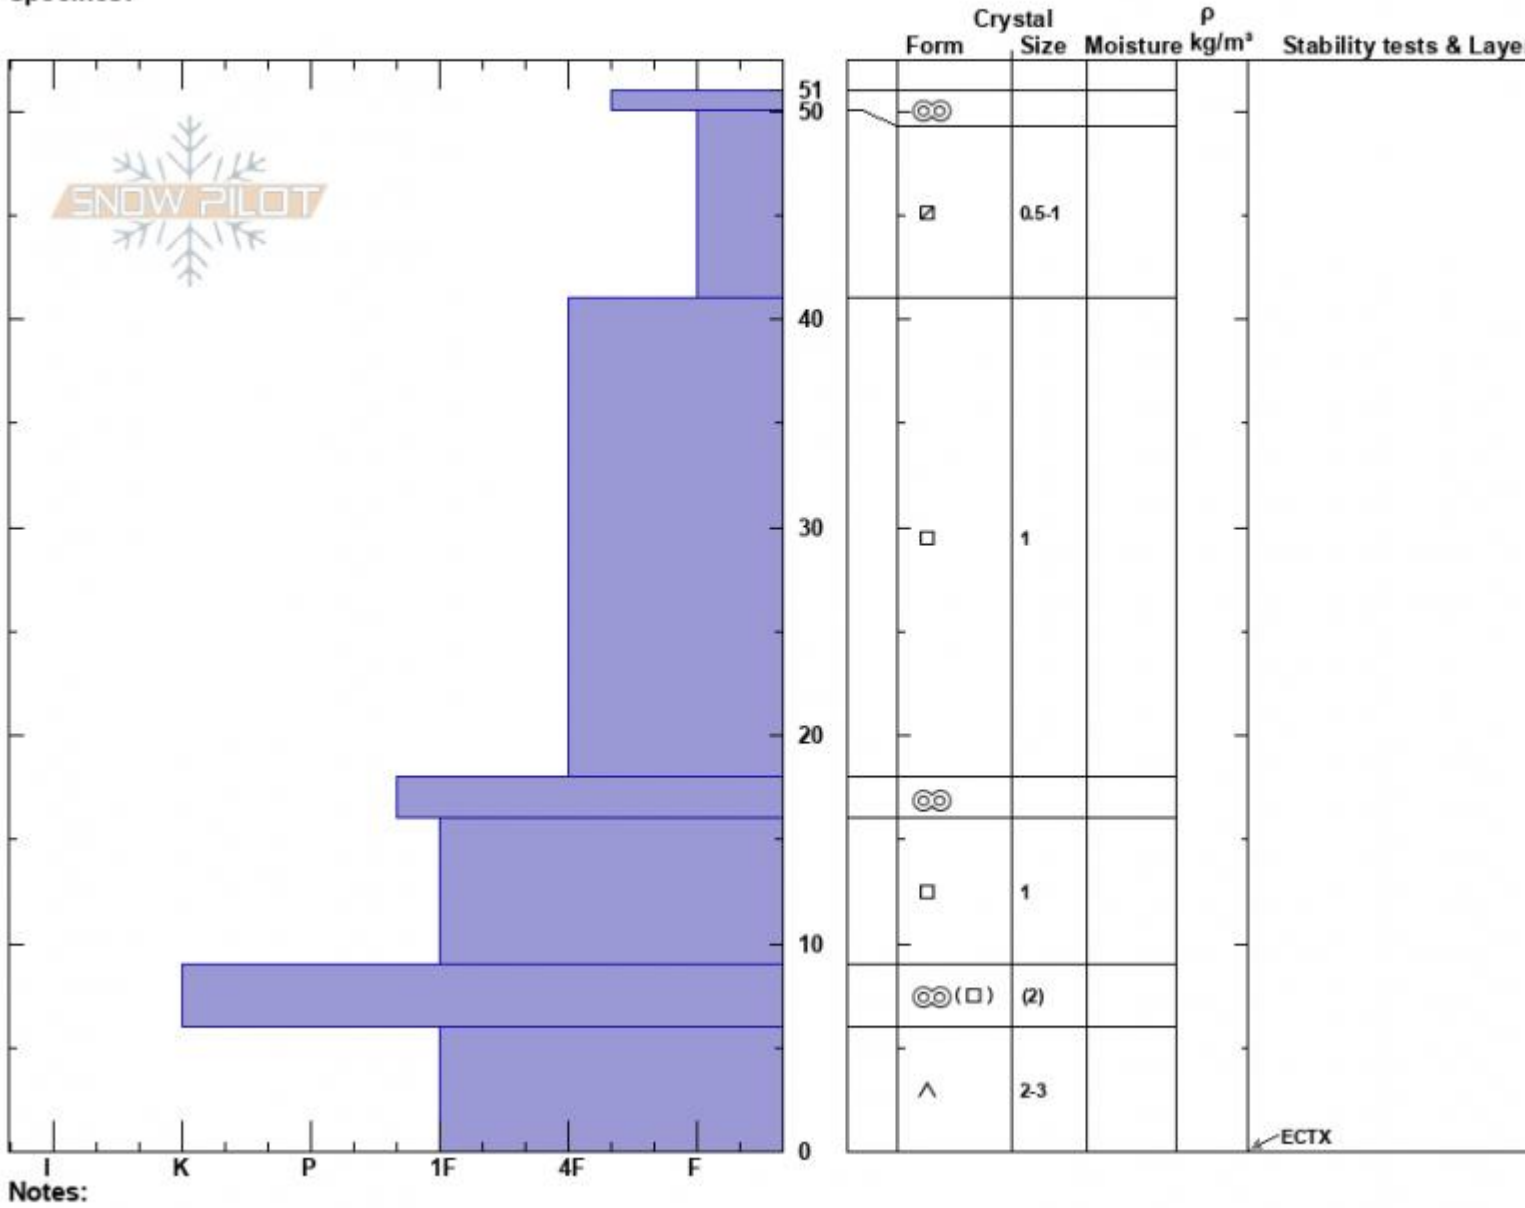

Throne North
 Bridger Range
 MT
 Elevation: 8300 ft
 Aspect: 330°
 Specifics:

Dave Zinn
 12/18/2023 - 12:00pm
 Co-ord: 45.88261N, -110.95303W
 Slope Angle: 26°
 Wind Loading: no

Stability: Fair
 Air Temperature:
 Sky Cover: SCT
 Precipitation: NO
 Wind: S Calm

HS:51
 PF:40
 Layer Notes:

Advisory Region
 Bridger Range
 Longitude
 -110.95W
 Latitude
 45.88N
 Bridger Range, 2023-12-18