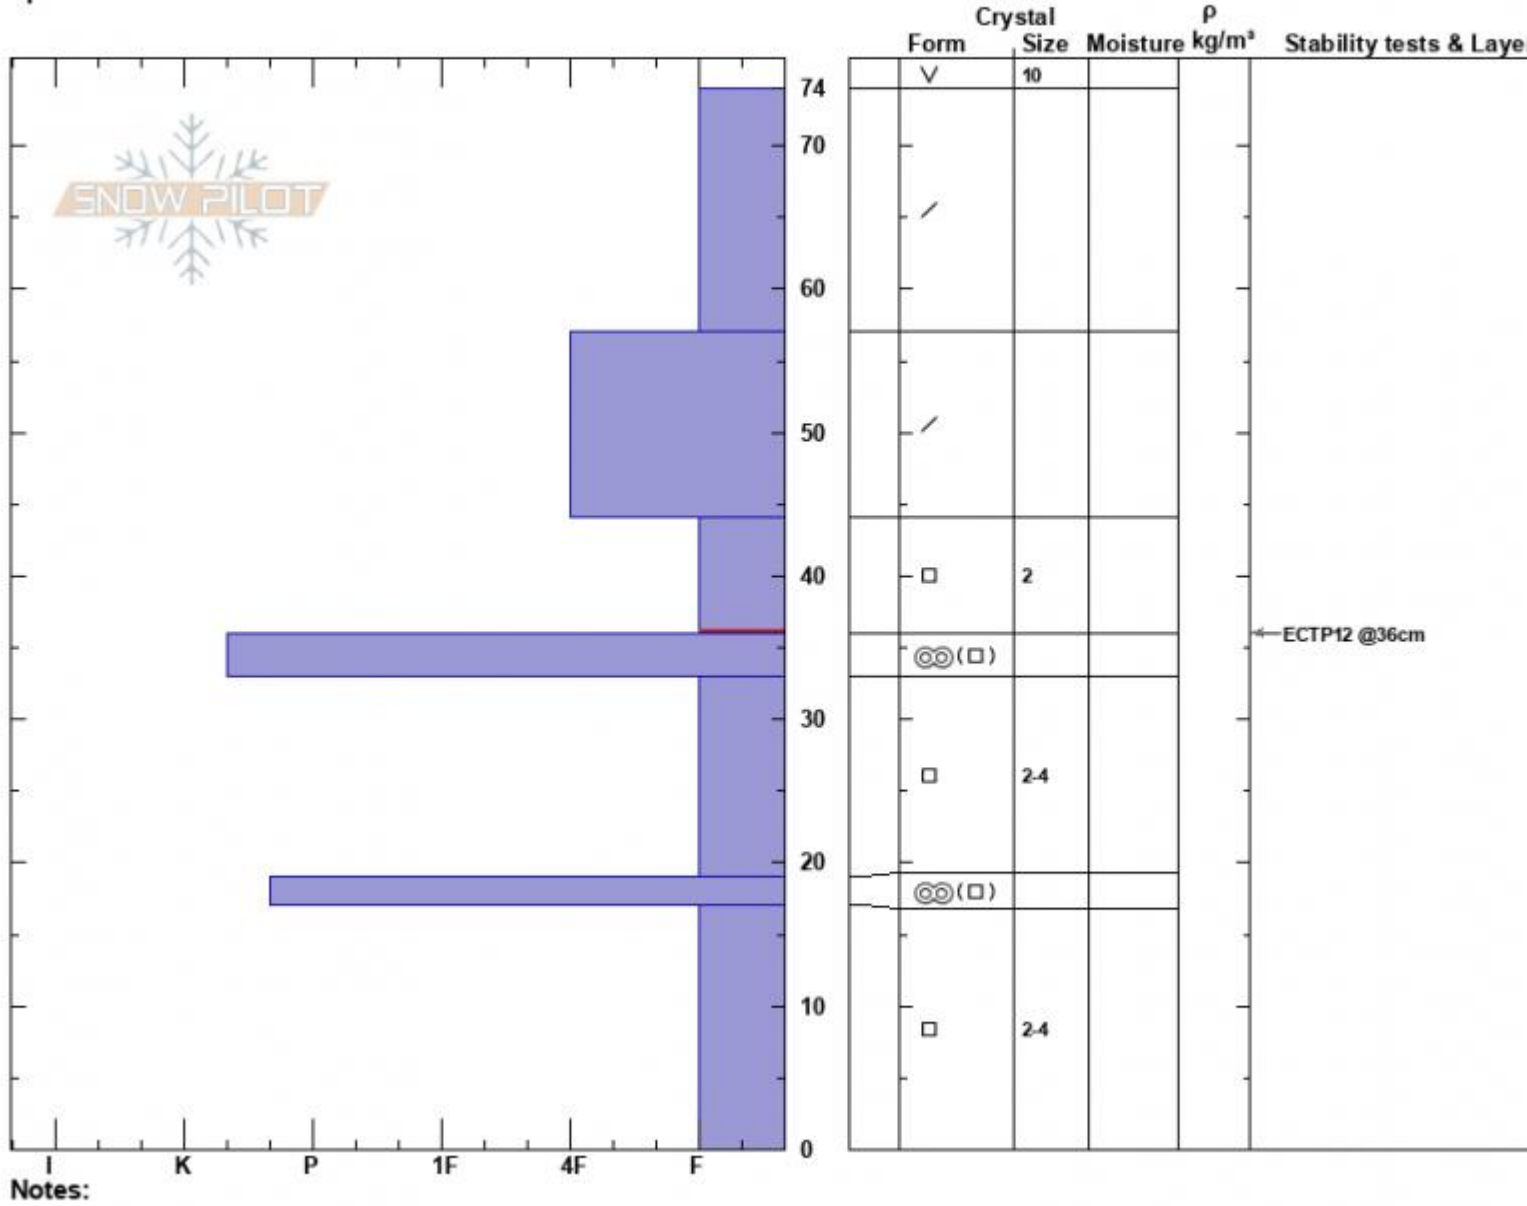

Lower Lionhead E  
 Lionhead Range  
 MT  
 Elevation: 8600 ft  
 Aspect: 72°  
 Specifics:

Zach Peterson  
 12/15/2023 - 12:30pm  
 Co-ord: 44.73869N, -111.32001W  
 Slope Angle: 15°  
 Wind Loading: no

Stability:  
 Air Temperature:  
 Sky Cover: CLR  
 Precipitation: NO  
 Wind: Calm

HS:74      **Layer Notes:**  
 44-36cm: Problematic layer

Advisory Region  
 Lionhead Range  
 Longitude  
 -111.32W  
 Latitude  
 44.73N  
 Lionhead Range, 2023-12-15