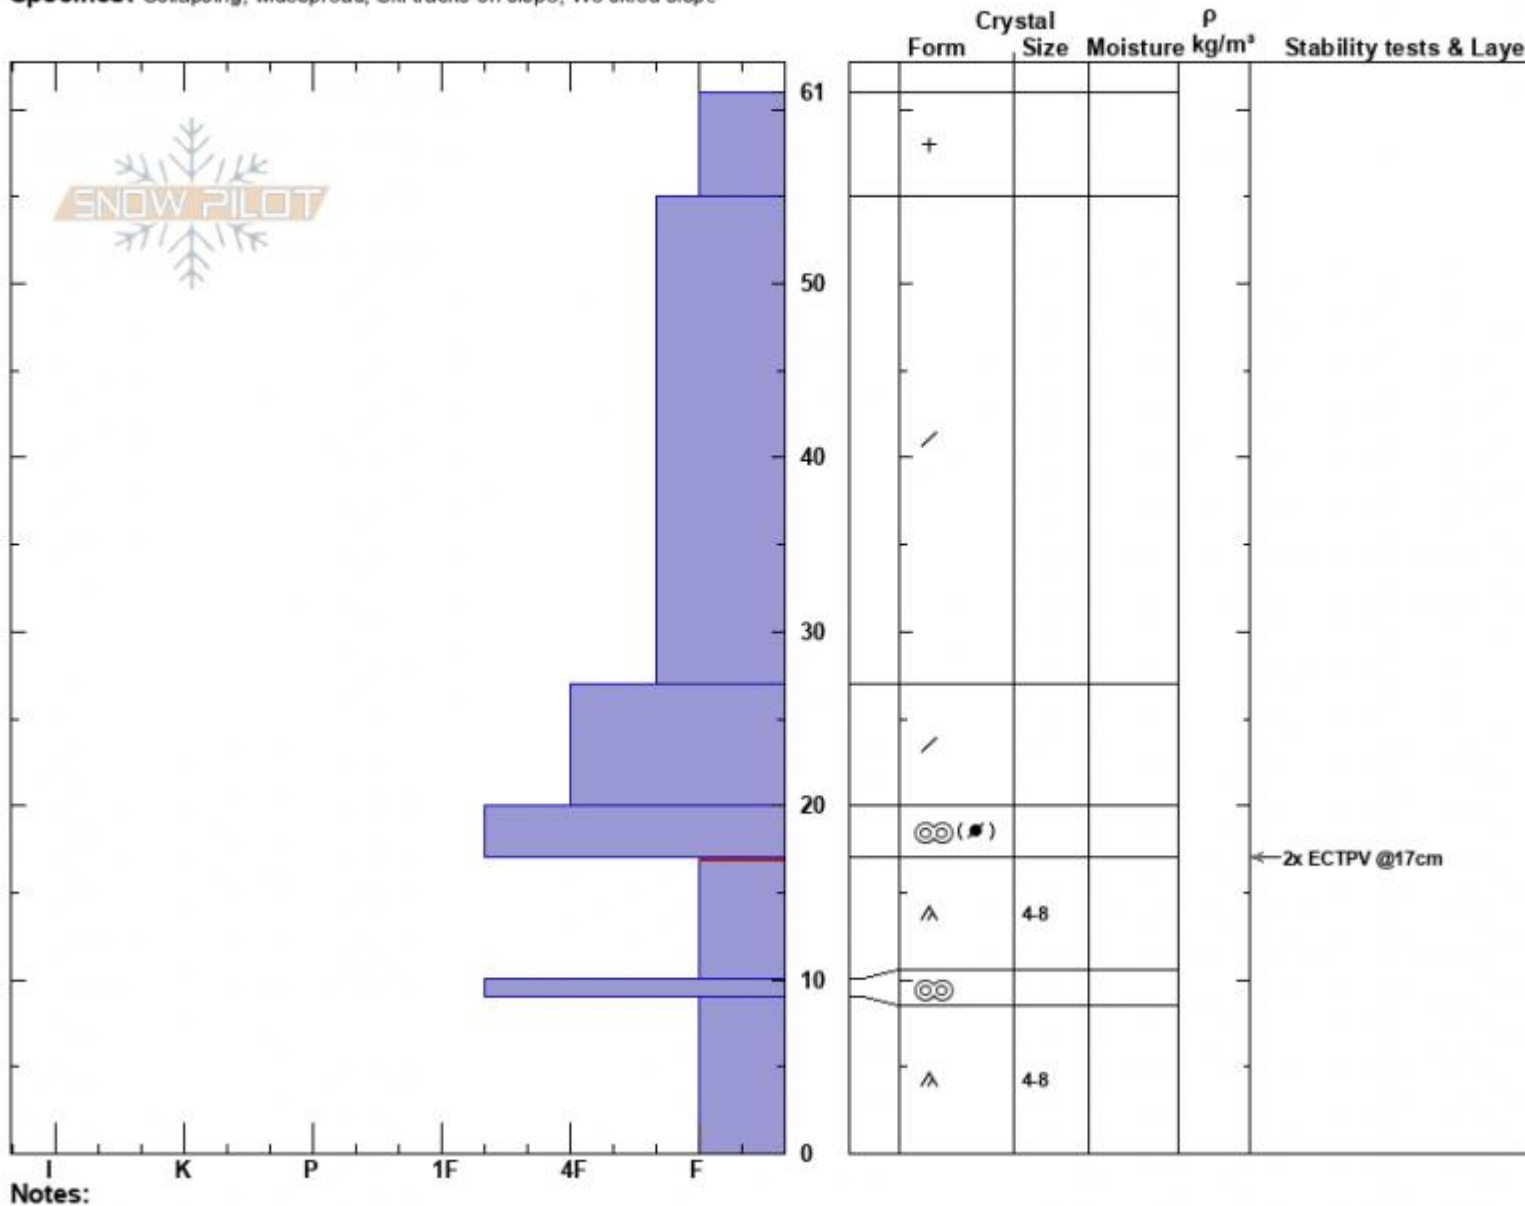

Fingers Meadow
 Bridger Range
 MT
 Elevation: 8100 ft
 Aspect: 100°
 Specifics: Collapsing, widespread; Ski tracks on slope; We skied slope

Ian Hoyer
 12/12/2023 - 11:00am
 Co-ord: 45.80598N, -110.92829W
 Slope Angle: 35°
 Wind Loading: no

Stability: Poor
 Air Temperature:
 Sky Cover: BKN
 Precipitation: NO
 Wind: Calm

HS:61
 PF:55
 PS:35
 Layer Notes:
 17-10cm: Problematic layer

Advisory Region
 Bridger Range
 Longitude
 -110.92W
 Latitude
 45.82N
 Bridger Range, 2023-12-12