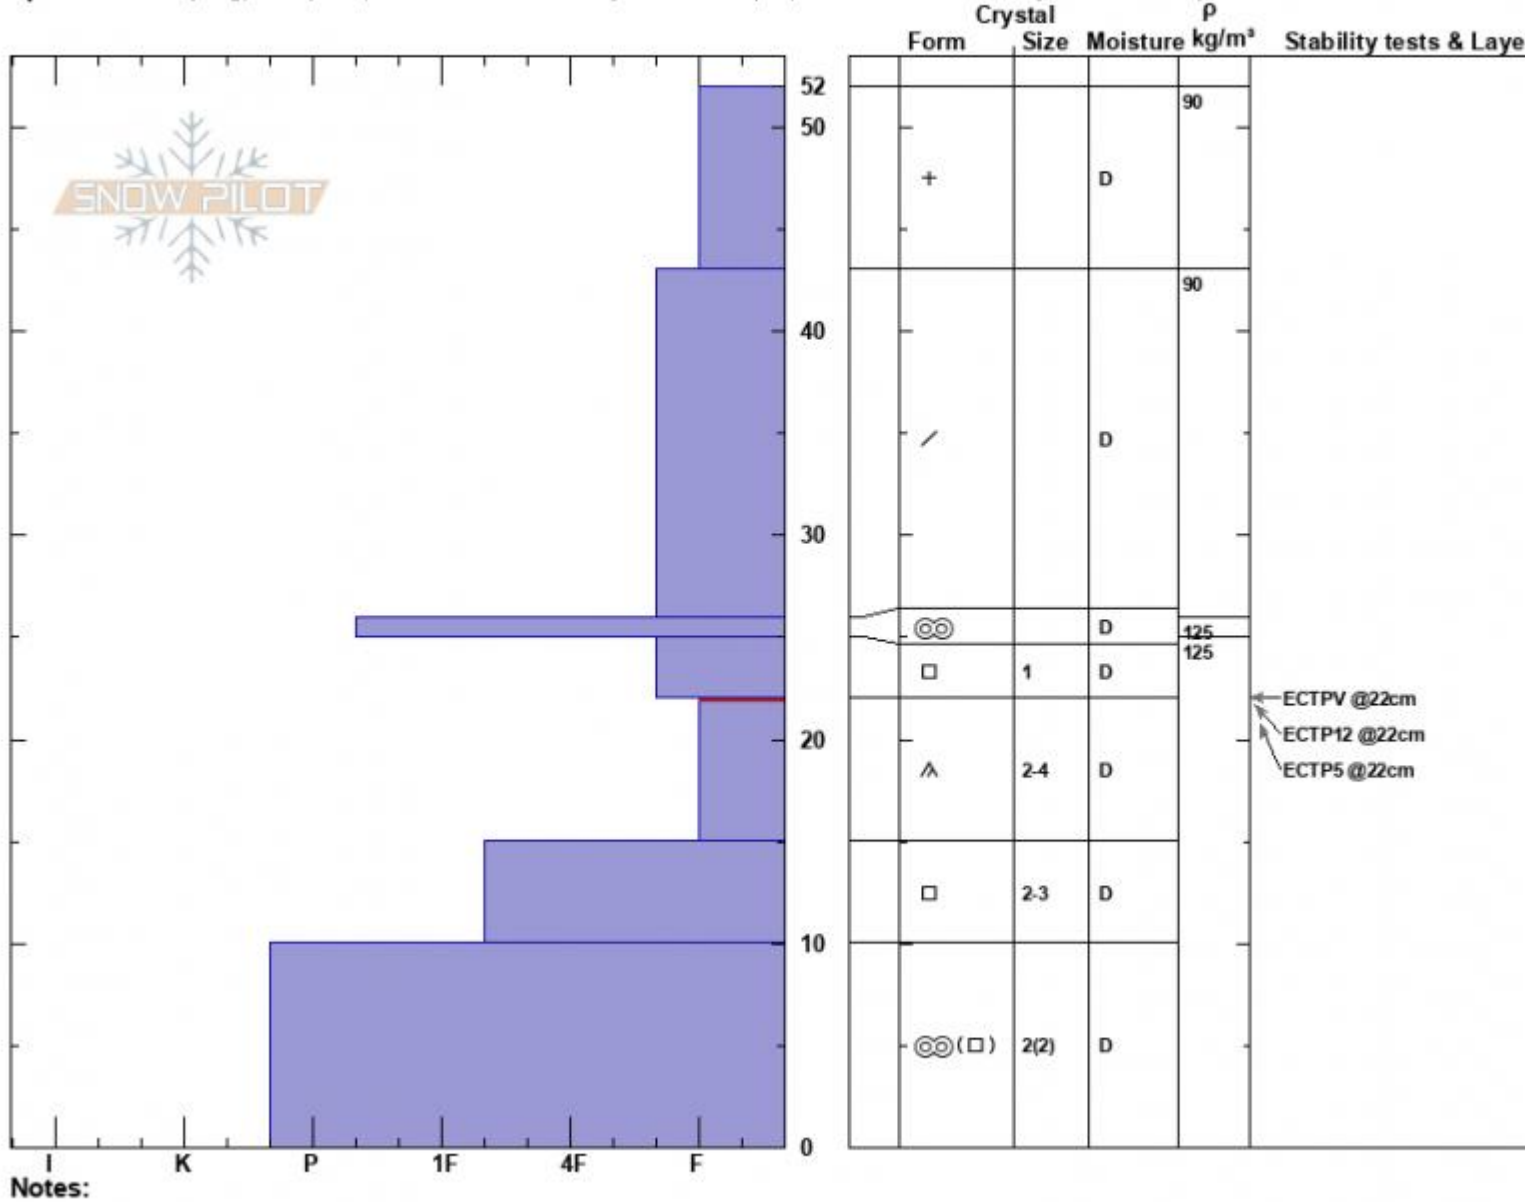

Beehive Basin
 Madison Range-N
 MT
 Elevation: 8700 ft
 Aspect: 220°

Doug Chabot-Admin
 12/10/2023 - 11:00am
 Co-ord: 45.32891N, -111.38644W
 Slope Angle: 20°
 Wind Loading: no

Stability: Poor
 Air Temperature: -3°C
 Sky Cover: OVC
 Precipitation: NO
 Wind: Calm

HS:52
 Layer Notes:
 22-15cm: Problematic layer

Specifics: Collapsing, widespread; Recent avalanche activity on similar slopes; Recent avalanche activity on different slopes

Advisory Region
 Northern Madison
 Longitude
 -111.39W
 Latitude
 45.34N