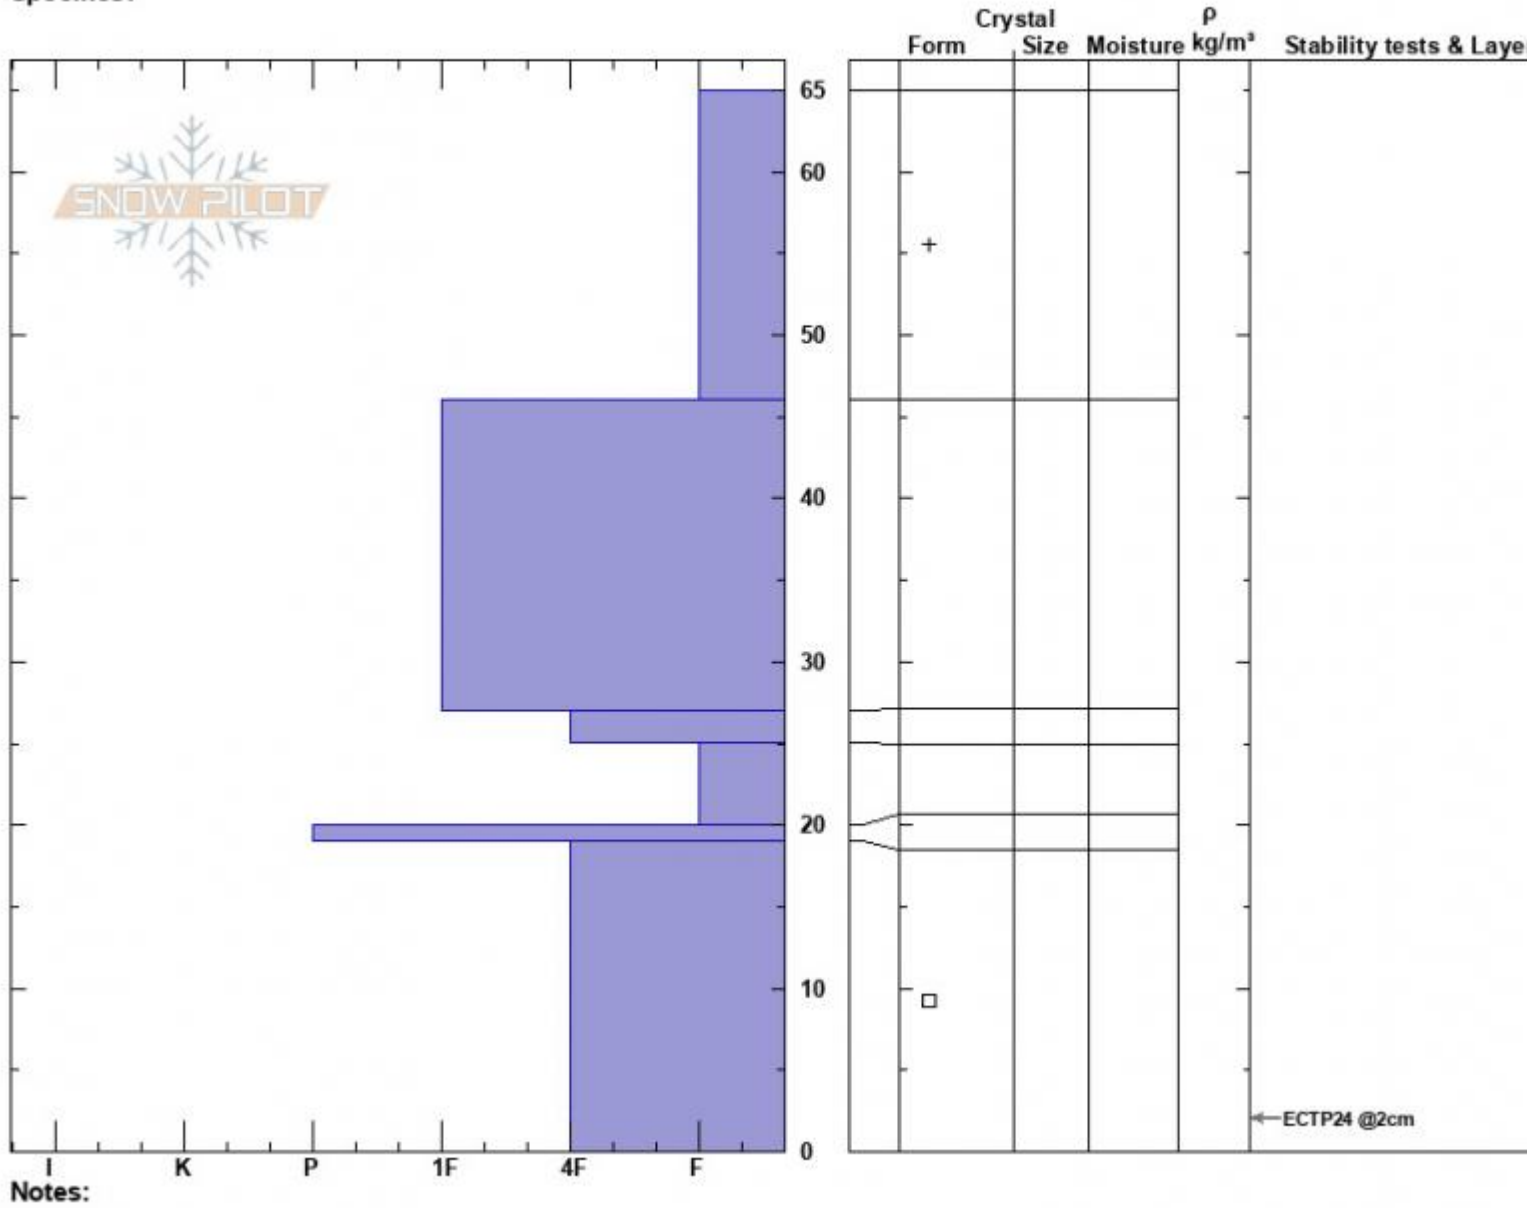

Lionhead Ridge
Madison Range-S
MT
Elevation: 8764 ft
Aspect: 86°
Specifics:

Jackson Krause
12/09/2023 - 1:40pm
Co-ord: 44.70893N, -111.30850W
Slope Angle: 15°
Wind Loading: previous

Stability:
Air Temperature:
Sky Cover: BKN
Precipitation: S-1
Wind: SW Moderate

HS:65
PF:65
Layer Notes:
19-0cm: Problematic layer

Advisory Region
Lionhead Range
Longitude
-111.32W
Latitude
44.71N
Lionhead Range, 2023-12-09