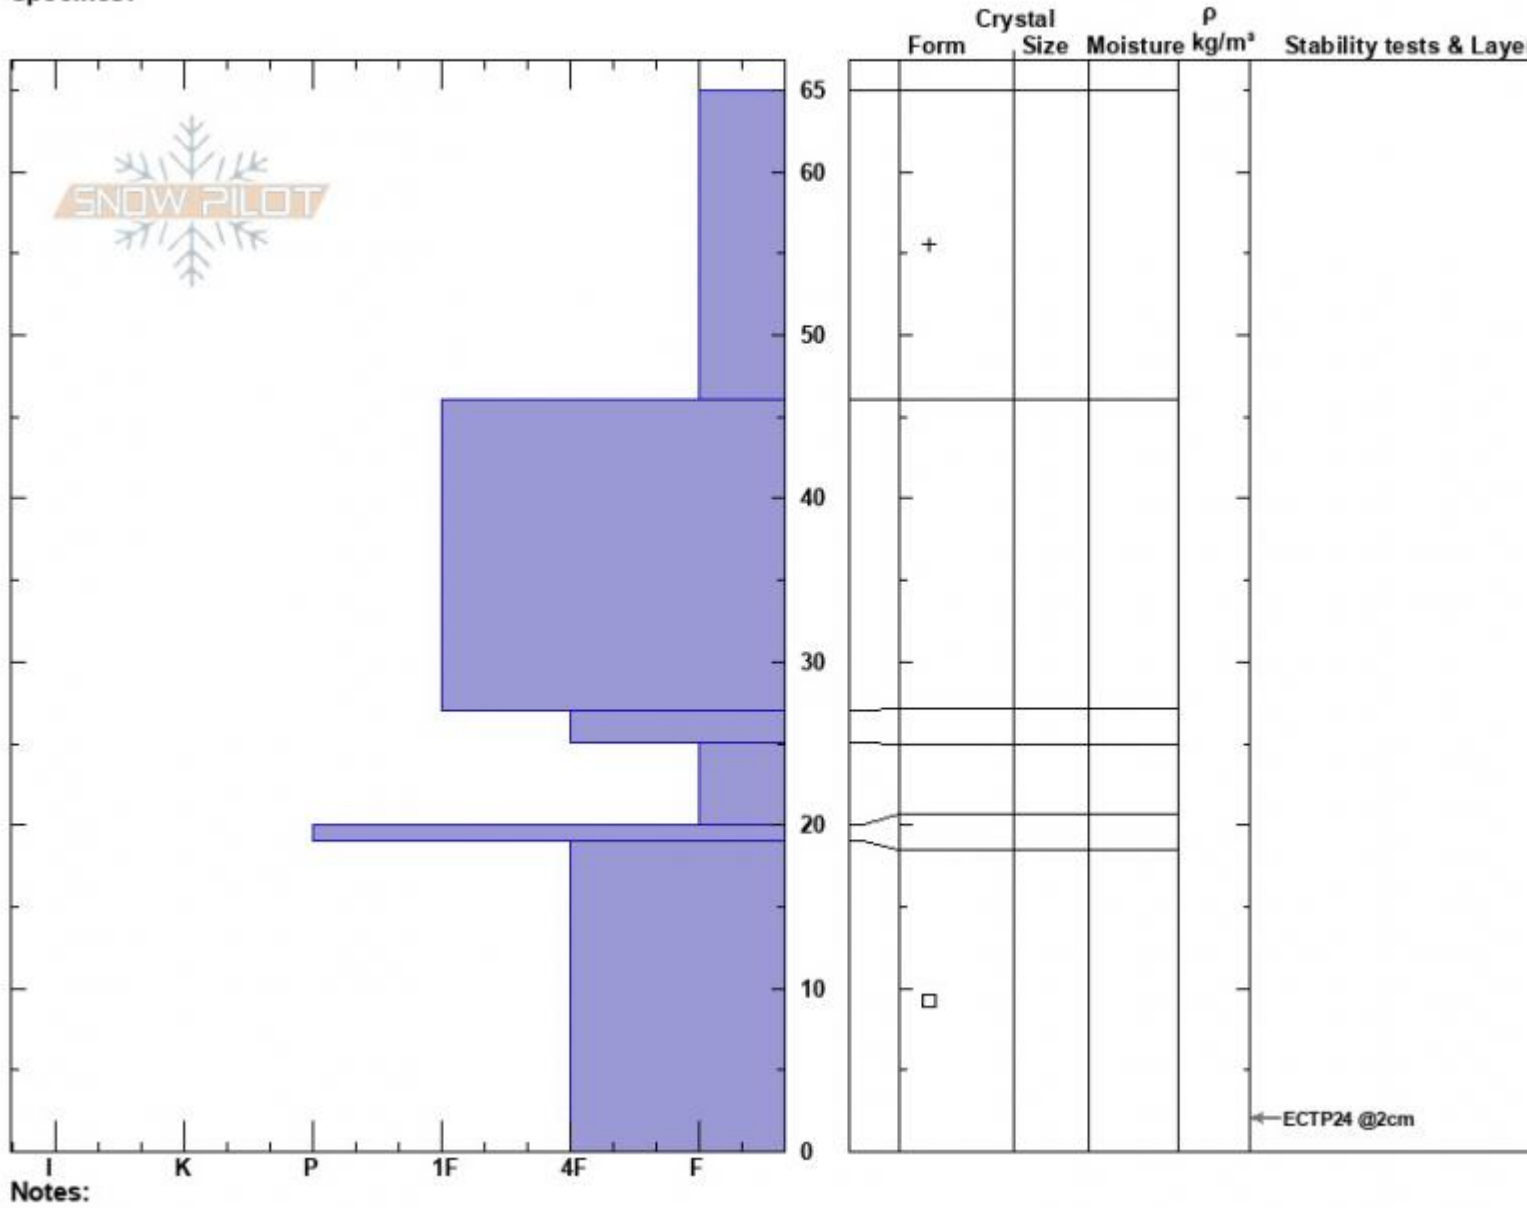

Lionhead Ridge  
Madison Range-S  
MT  
Elevation: 8764 ft  
Aspect: 86°  
Specifics:

Jackson Krause  
12/09/2023 - 1:40pm  
Co-ord: 44.70893N, -111.30850W  
Slope Angle: 15°  
Wind Loading: previous

Stability:  
Air Temperature:  
Sky Cover: BKN  
Precipitation: S-1  
Wind: SW Moderate

HS:65  
PF:65  
Layer Notes:  
19-0cm: Problematic layer

Advisory Region  
Lionhead Range  
Longitude  
-111.32W  
Latitude  
44.71N  
Lionhead Range, 2023-12-09