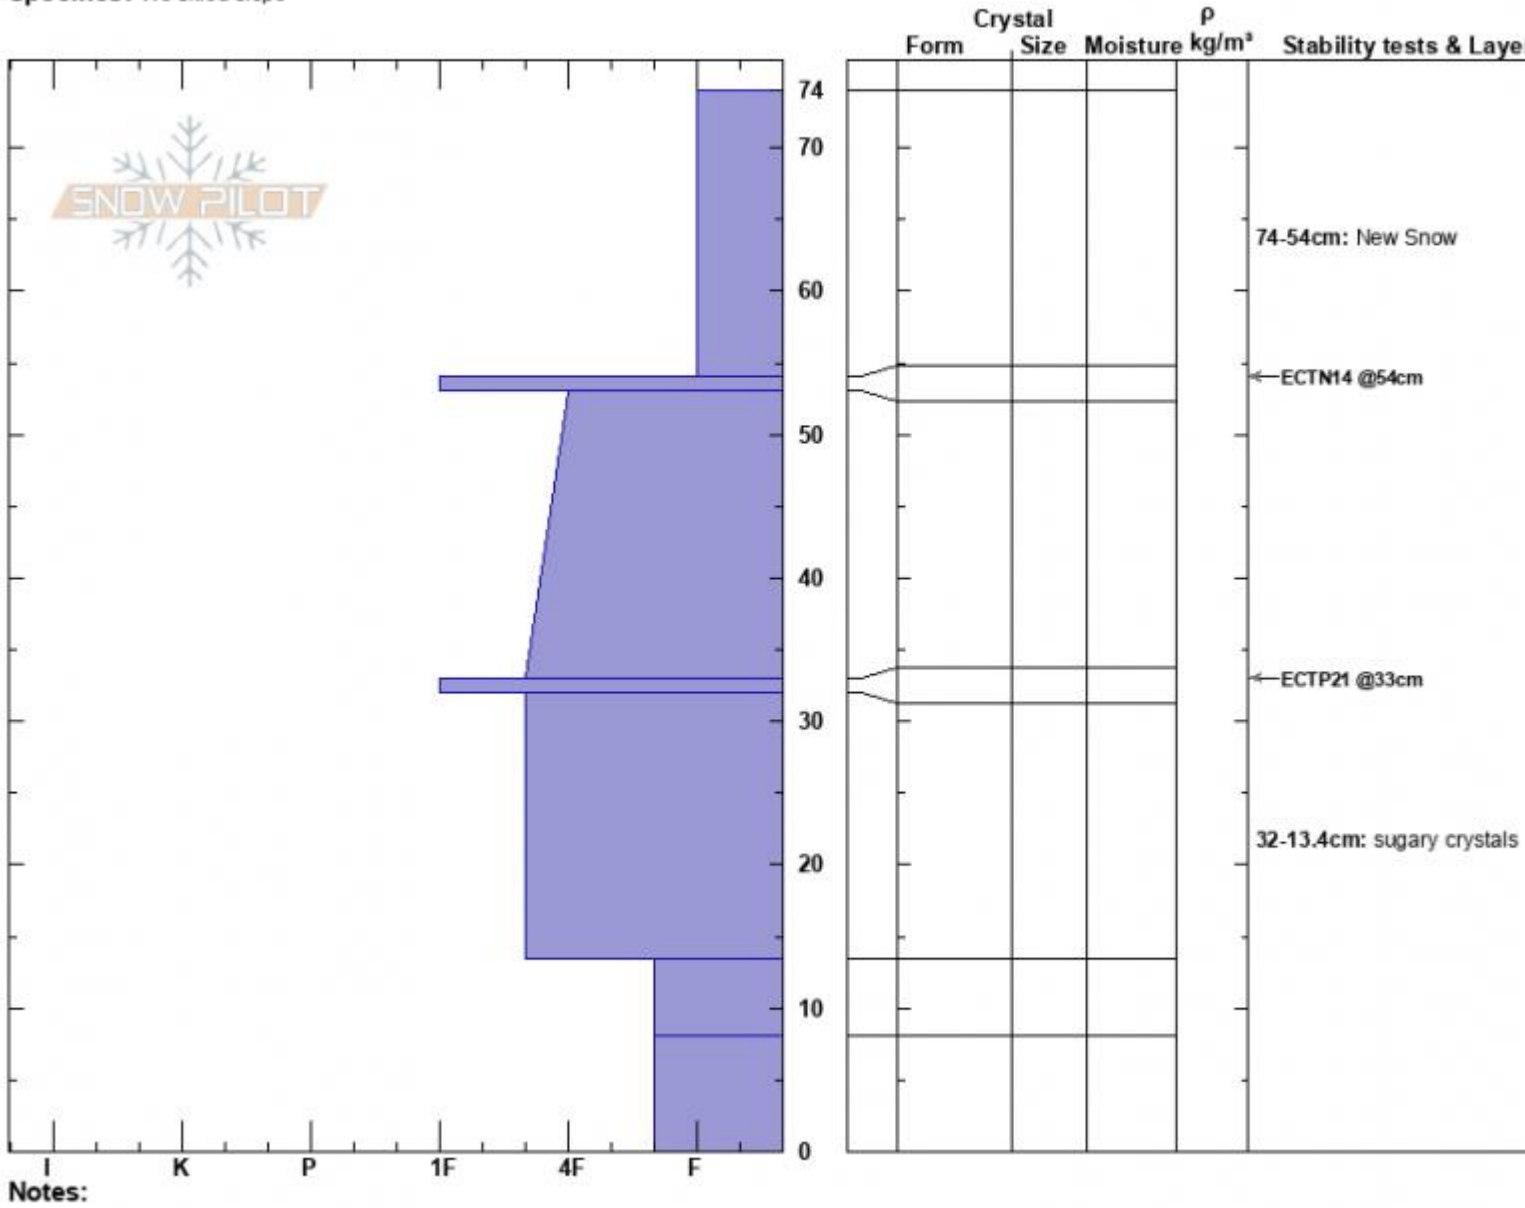

S. Cooke City
 Absaroka Range
 MT
 Elevation: 8700 ft
 Aspect: SE
 Specifics: We skied slope

Jesse Logan
 12/08/2023 - 12:15pm
 Co-ord:
 Slope Angle: 28°
 Wind Loading:

Stability:
 Air Temperature: 25°F
 Sky Cover: BKN
 Precipitation: NO
 Wind: Calm

HS:74
 PF:74
 PS: 19
 Layer Notes:
 74-54cm: New Snow
 33-32cm: Problematic layer
 32-13.4cm: sugary crystals

Advisory Region
 Cooke City
 Longitude
 -109.92W
 Latitude
 44.97N
 Cooke City, 2023-12-08