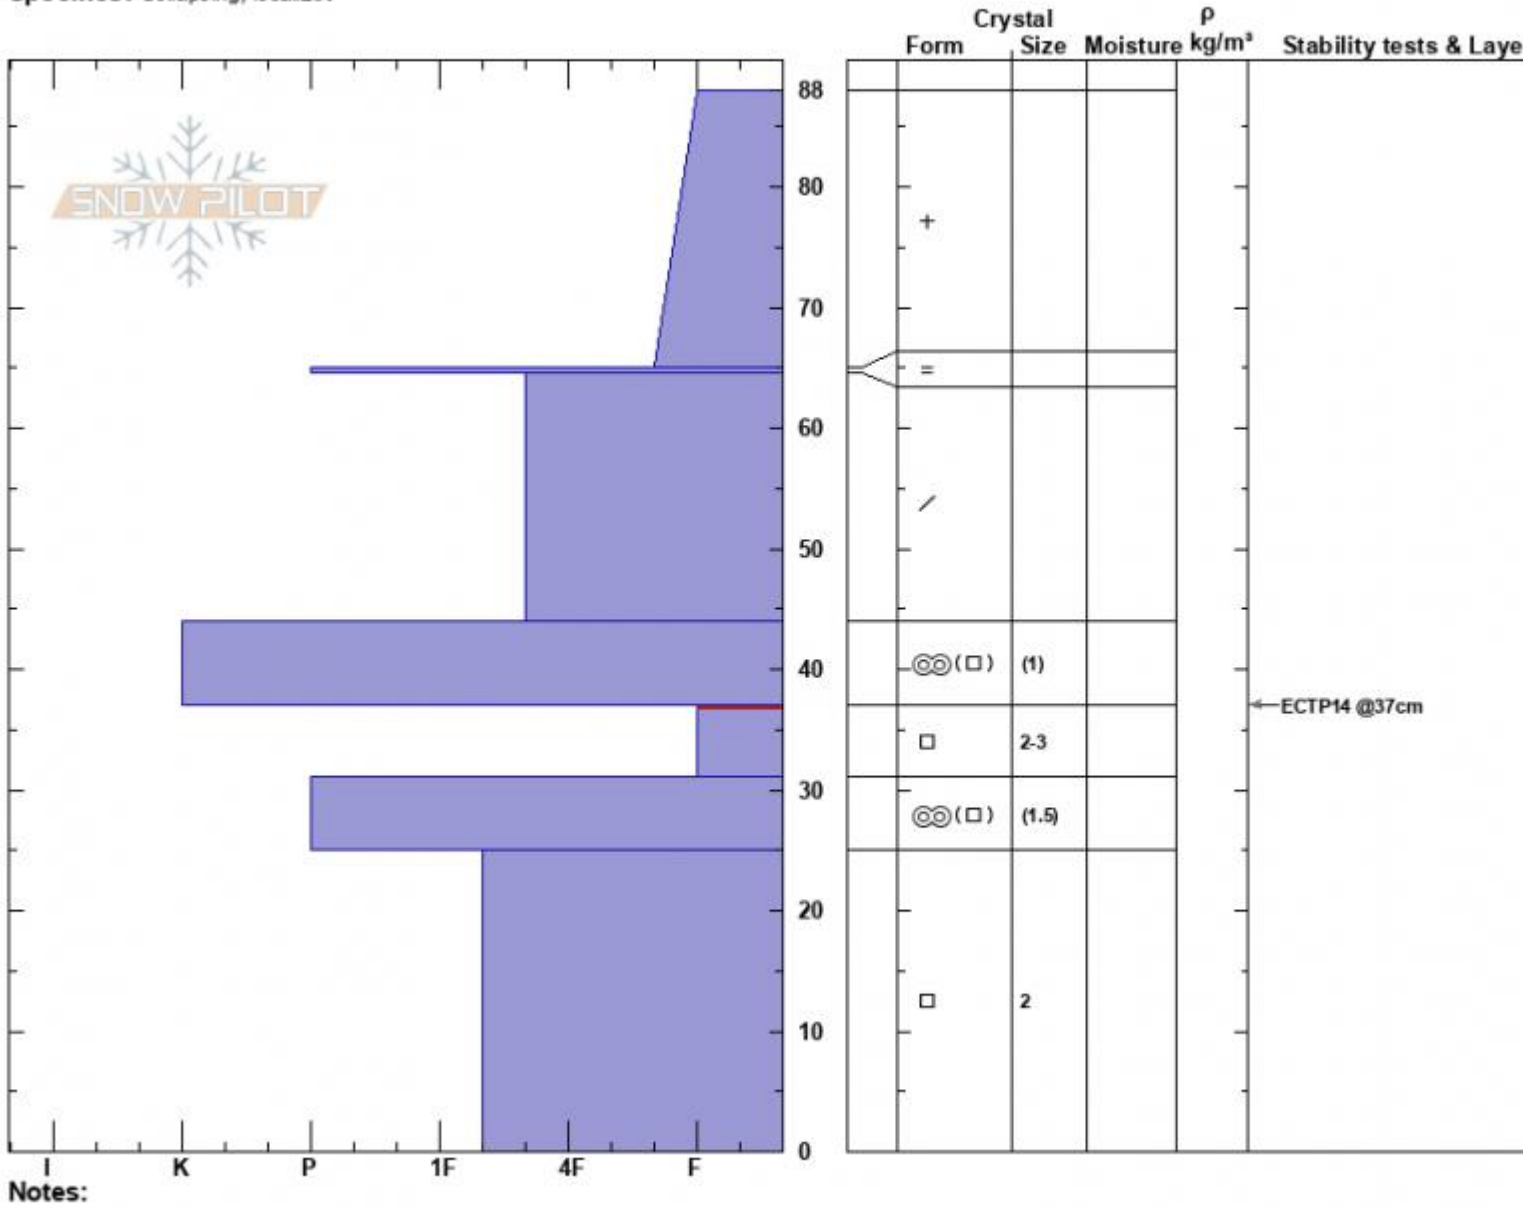

Sawtelle SW Profile
 Centennial Range
 ID
 Elevation: 9070 ft
 Aspect: 220°
 Specifics: Collapsing, localizer

Dave Zinn
 12/07/2023 - 12:30pm
 Co-ord: 44.55473N, -111.44483W
 Slope Angle: 13°
 Wind Loading: no

Stability: Poor
 Air Temperature:
 Sky Cover: BKN
 Precipitation: NO
 Wind: W Moderate

HS:88
 PF:40
 Layer Notes: 37-31cm:Problematic layer

Notes:
 Advisory Region
 Island Park
 Longitude
 -111.44W
 Latitude
 44.56N
 Island Park, 2023-12-07