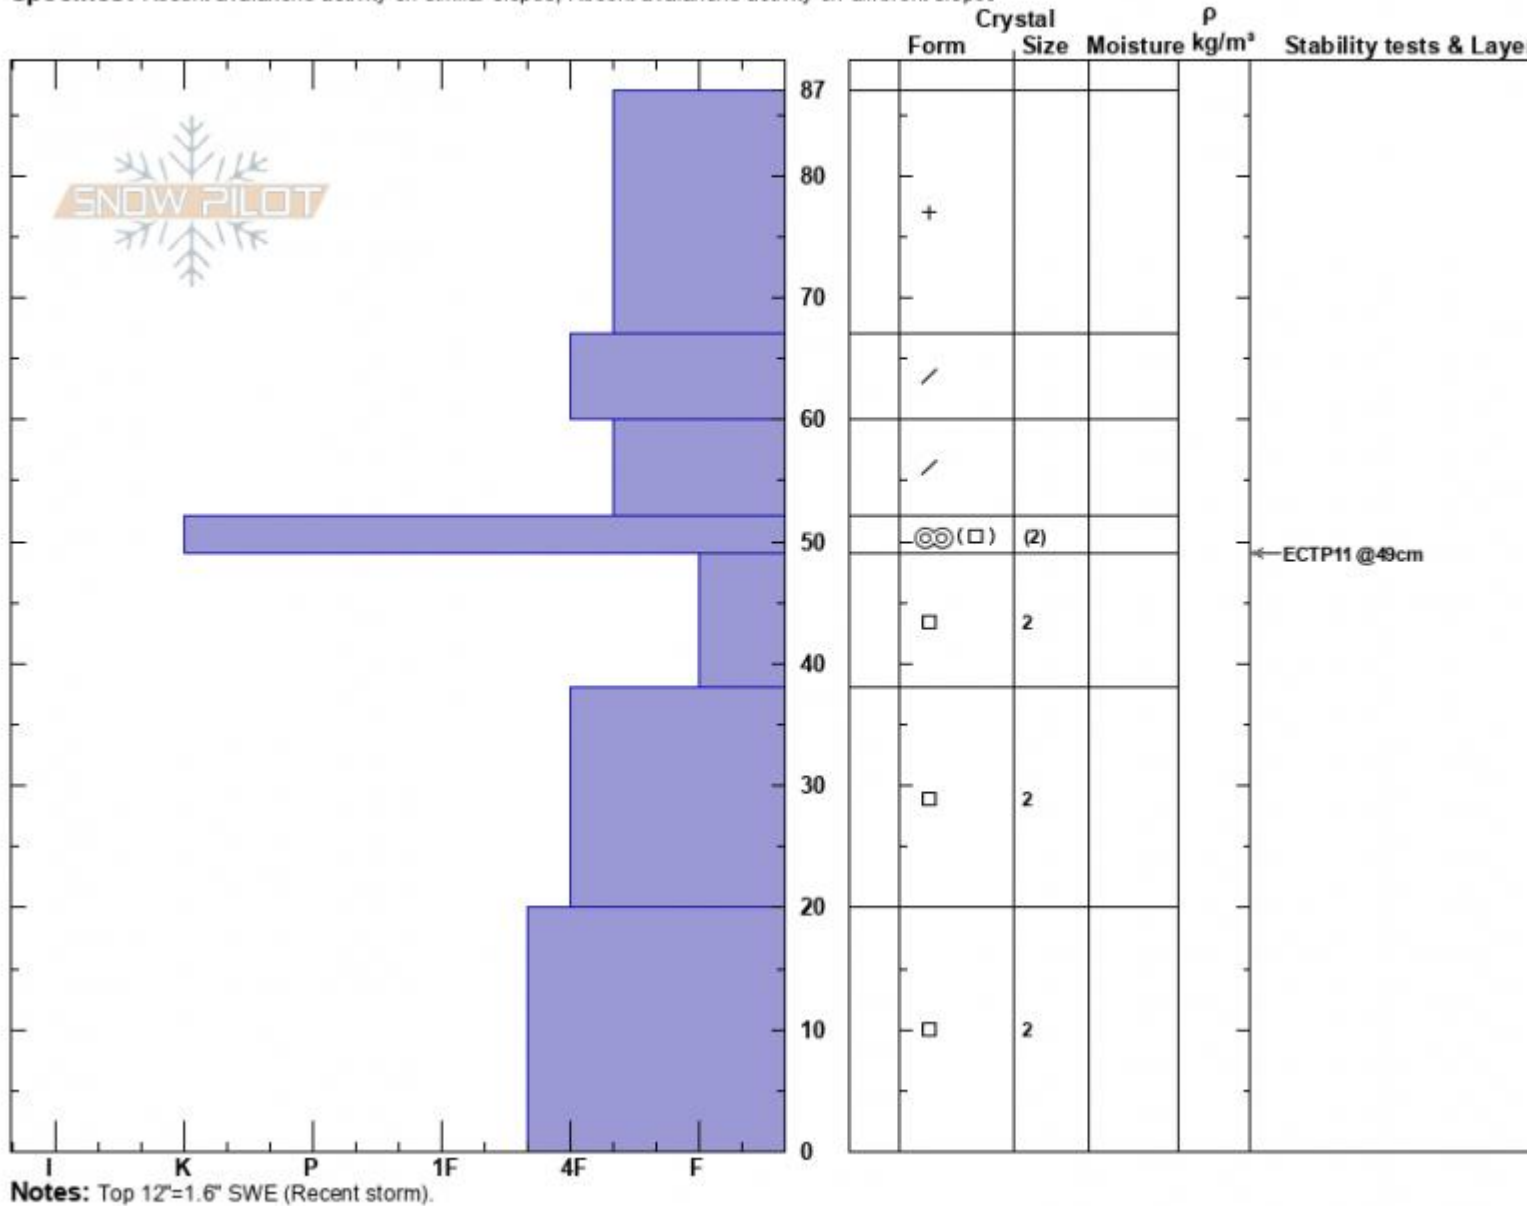

DaisyRd/W.Henderson  
 Cooke City  
 MT  
 Elevation: 9510 ft  
 Aspect: 235°  
 Specifics: Recent avalanche activity on similar slopes; Recent avalanche activity on different slopes

Alex Marienthal  
 12/05/2023 - 10:15am  
 Co-ord: 45.05007N, -109.95097W  
 Slope Angle: 25°  
 Wind Loading: previous

Stability: Poor  
 Air Temperature: -2.5°C  
 Sky Cover: OVC  
 Precipitation: S-1  
 Wind: Calm

HS:87  
 Layer Notes:  
 49-38cm: Problematic layer

Advisory Region  
 Cooke City  
 Longitude  
 -109.95W  
 Latitude  
 45.05N  
 Cooke City, 2023-12-06