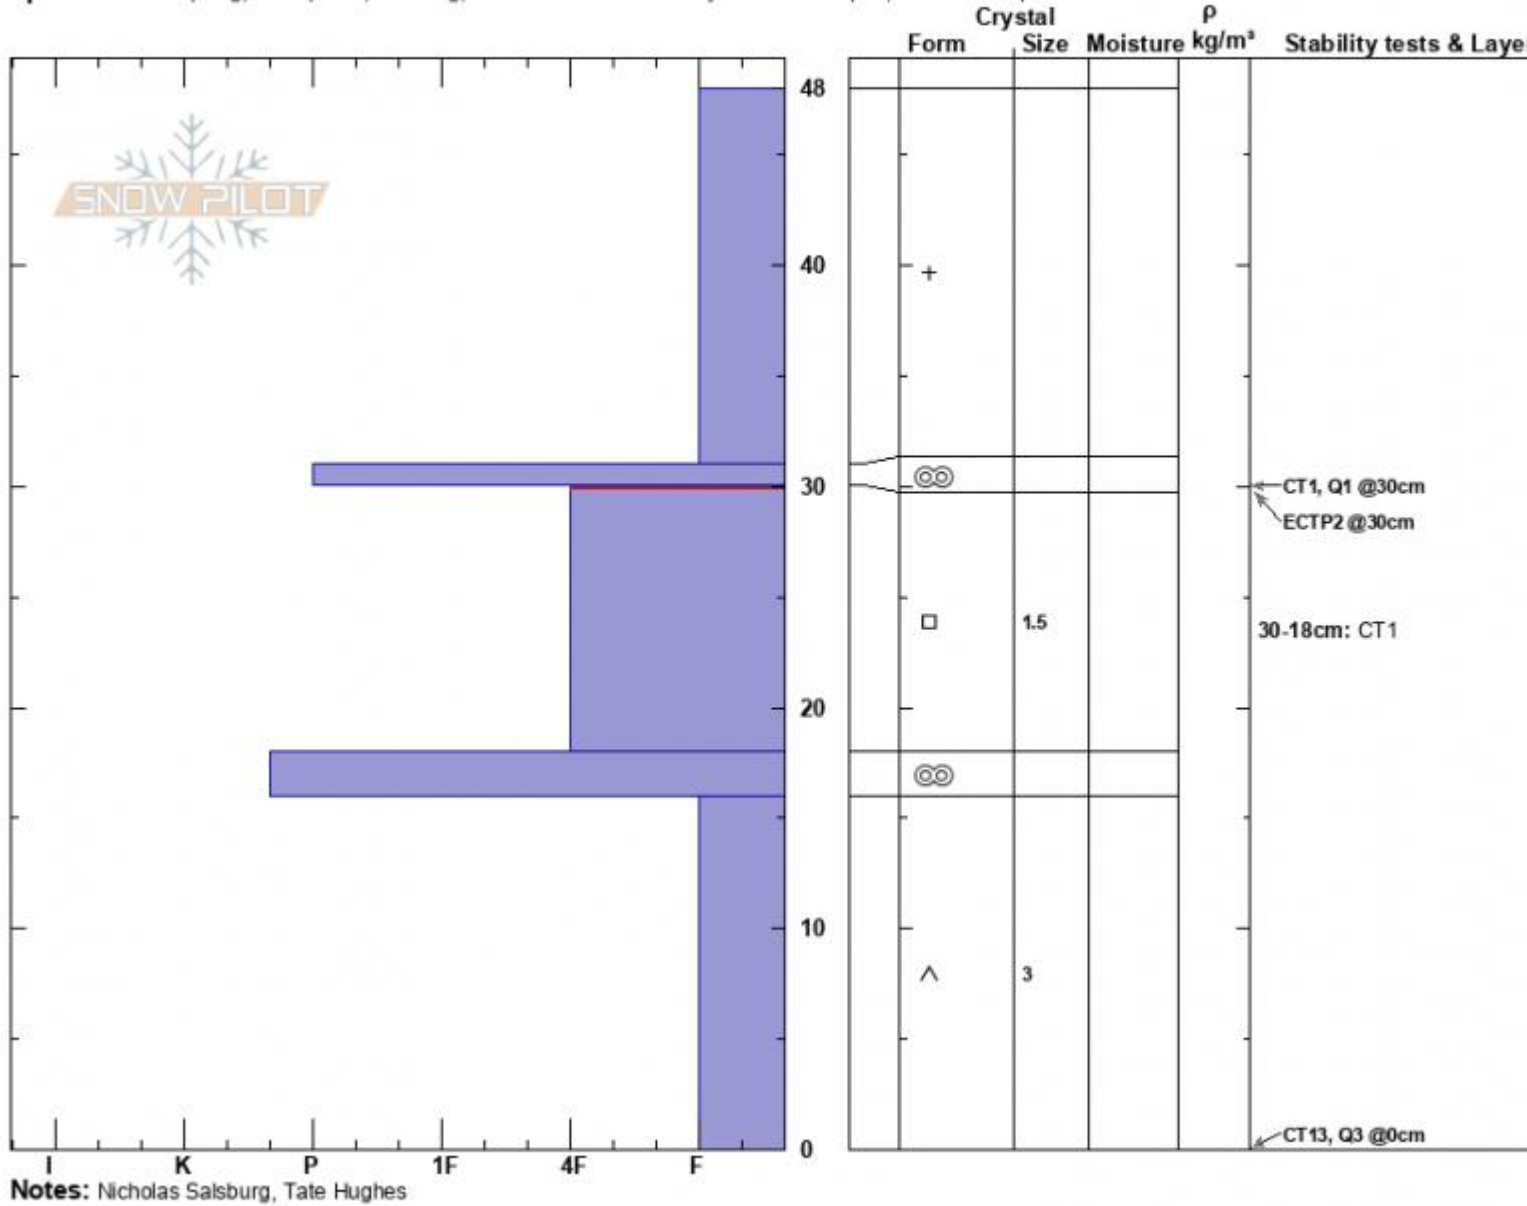

Lionhead  
 Lionhead Range  
 MT  
 Elevation: 8558 ft  
 Aspect: NE

Nicholas Salsburg  
 12/03/2023 - 1:00pm  
 Co-ord: 44.68590N, -111.28685W  
 Slope Angle: 16°  
 Wind Loading: yes

Stability:  
 Air Temperature: 19°F  
 Sky Cover: OVC  
 Precipitation: S2  
 Wind: W Light Breeze

HS:48  
 Layer Notes:  
 30-18cm: CT1  
 30-18cm: Problematic layer

Specifics: Collapsing, widespread; Cracking; Recent avalanche activity on similar slopes; We skied slope

Advisory Region  
 Lionhead Range  
 Longitude  
 -111.32W  
 Latitude  
 44.73N  
 Lionhead Range, 2023-12-03