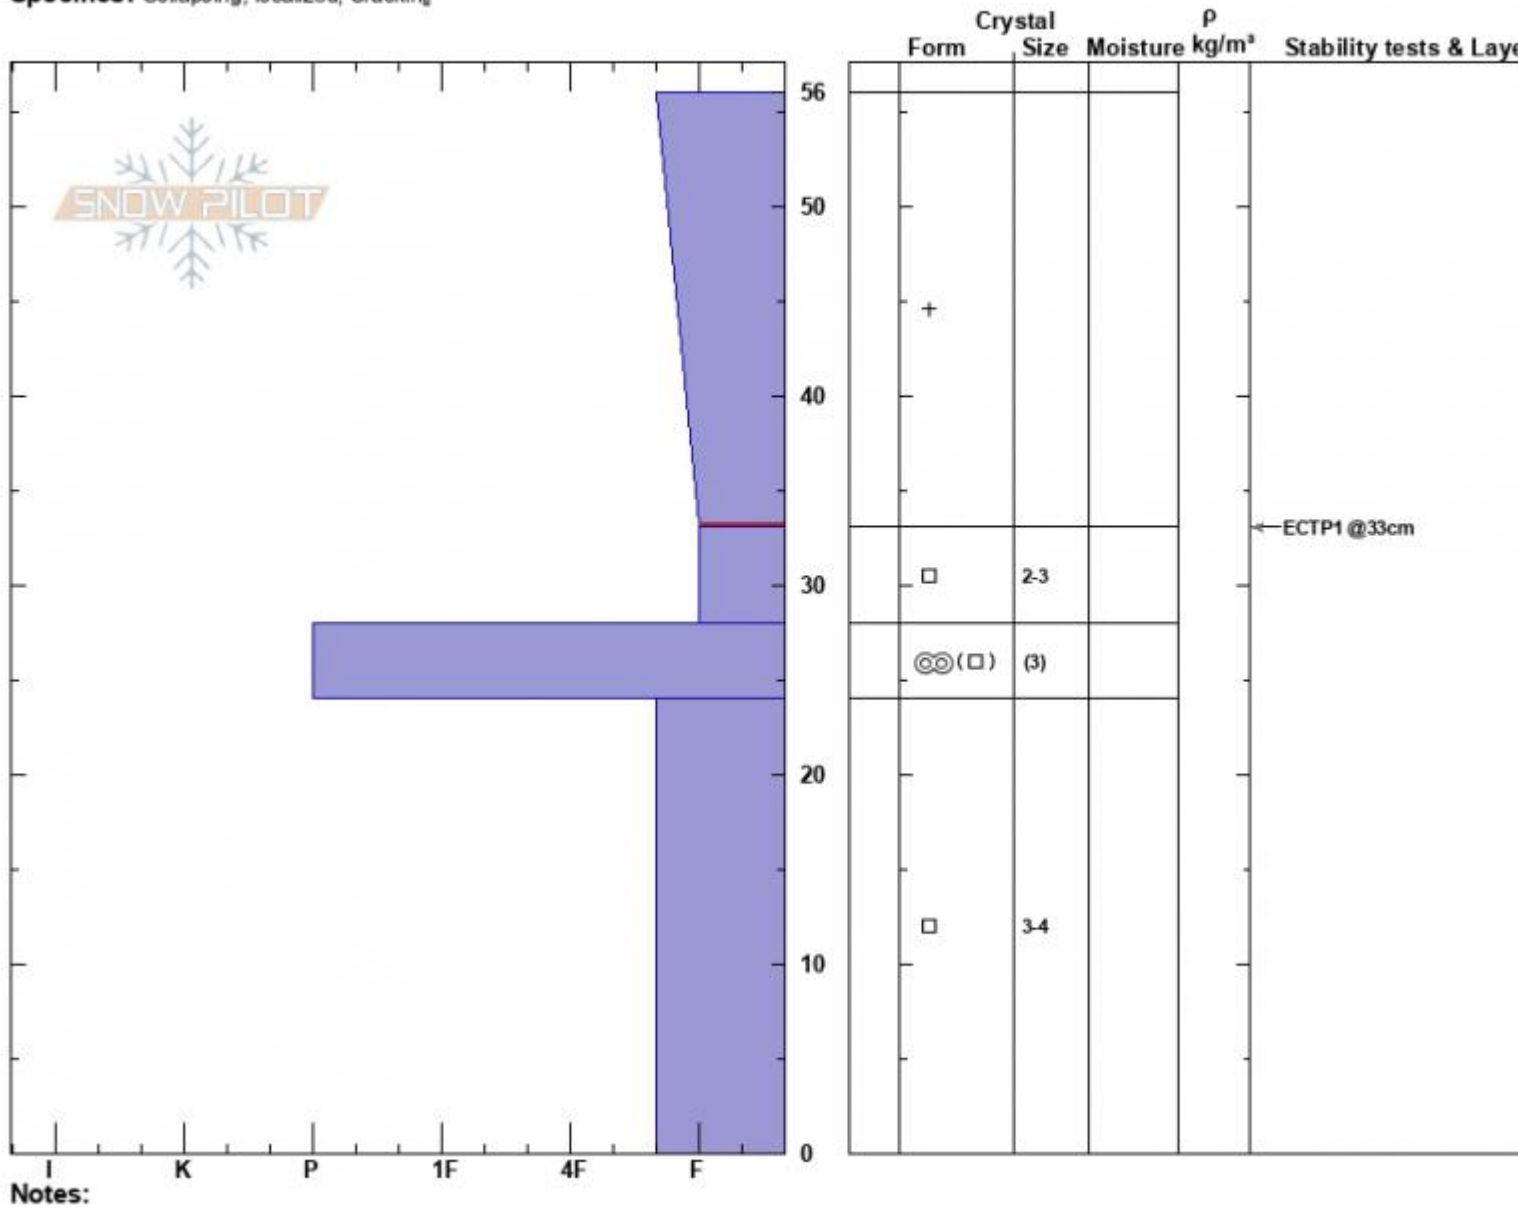

Lower Lionhead Ridge  
 Lionhead Range  
 MT  
 Elevation: 8700 ft  
 Aspect: 36°  
 Specifics: Collapsing, localized; Cracking

Zach Peterson  
 12/03/2023 - 2:00pm  
 Co-ord:  
 Slope Angle: 27°  
 Wind Loading: previous

Stability:  
 Air Temperature:  
 Sky Cover: OVC  
 Precipitation: NO  
 Wind: W Moderate

HS:56  
 Layer Notes:  
 56-33cm: Problematic layer

Notes:

Advisory Region  
 Lionhead Range  
 Longitude  
 -111.32W  
 Latitude  
 44.71N  
 Lionhead Range, 2023-12-03