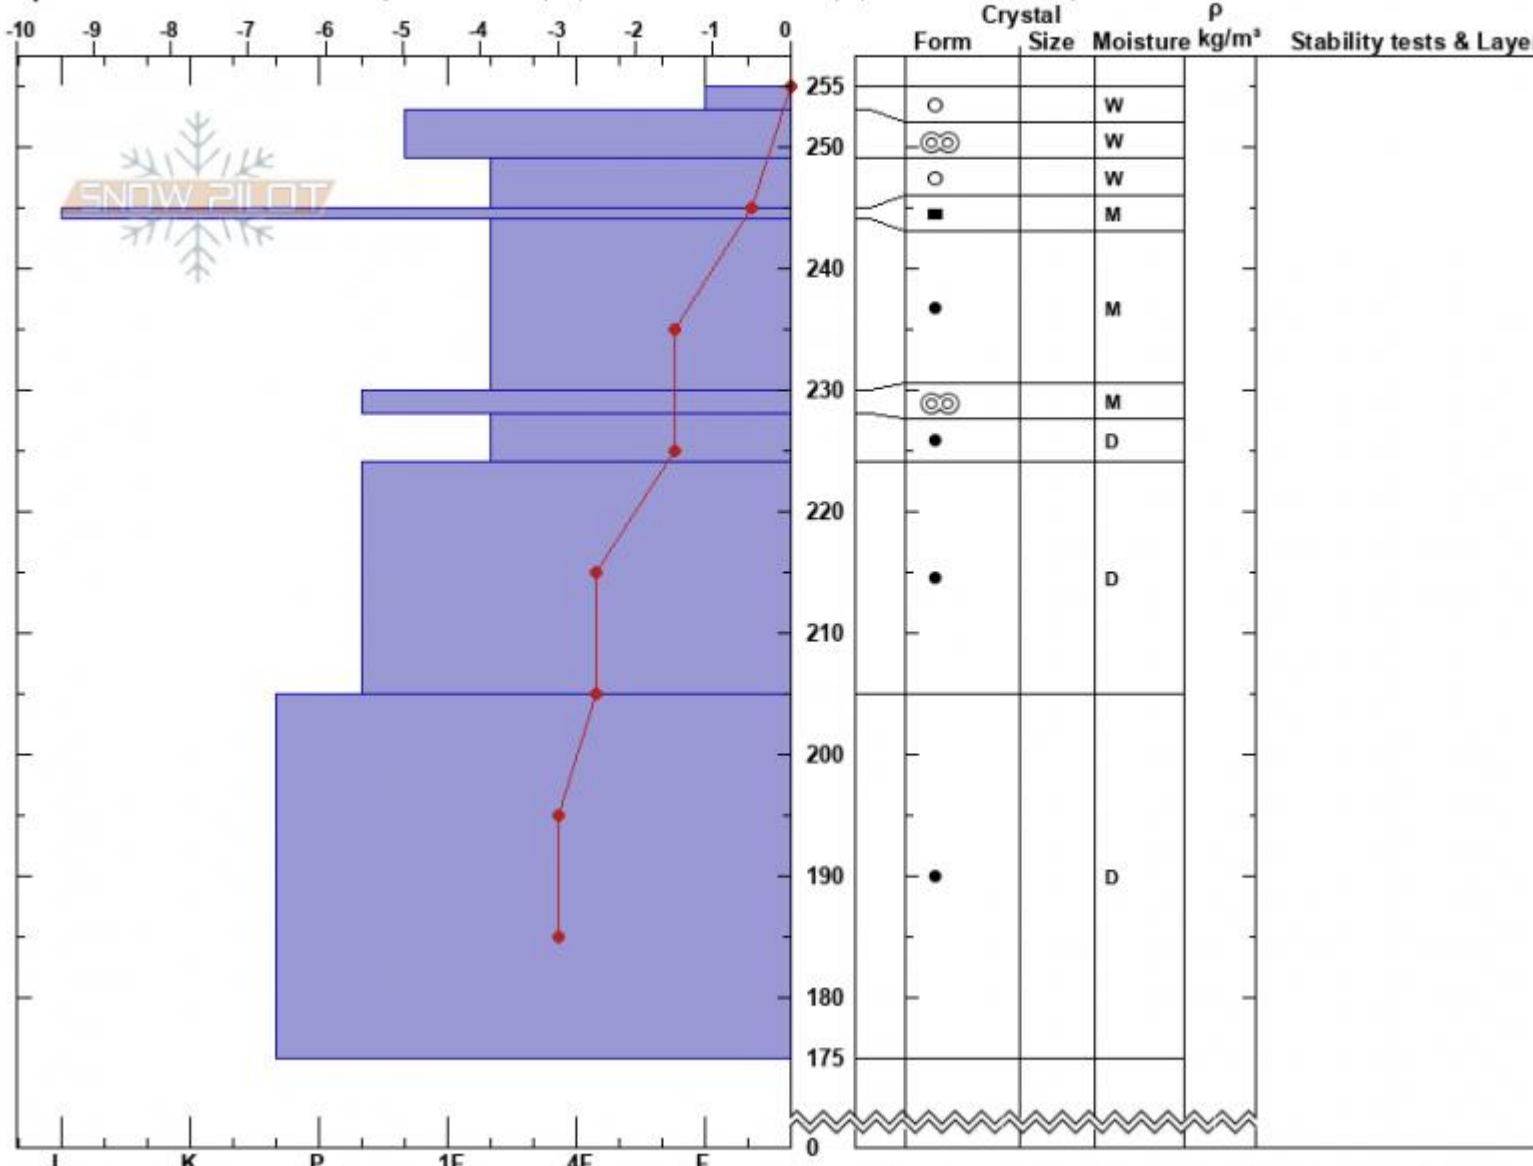

Miller Creek  
 Cooke City  
 MT  
 Elevation: 9315 ft  
 Aspect: 220°

Alex Marienthal  
 04/11/2023 - 12:11pm  
 Co-ord: 45.04764N, -109.95056W  
 Slope Angle: 10°  
 Wind Loading: no

Stability: Poor  
 Air Temperature: 7.5°C  
 Sky Cover: BKN  
 Precipitation: NO  
 Wind: SW Strong

HS:255  
 PF:20  
 Layer Notes: 255-253cm: Problematic layer

Specifics: Recent avalanche activity on different slopes; Snowmobile tracks on slope; We snowmobiled slope

Notes: Recent wet loose activity, up to size D2, on steep southerly slopes and around rock outcrops. A few small wet slabs at lower elevations with shallow

Advisory Region  
 Cooke City  
 Longitude  
 -109.94W  
 Latitude  
 45.02N  
 Cooke City, 2023-04-11