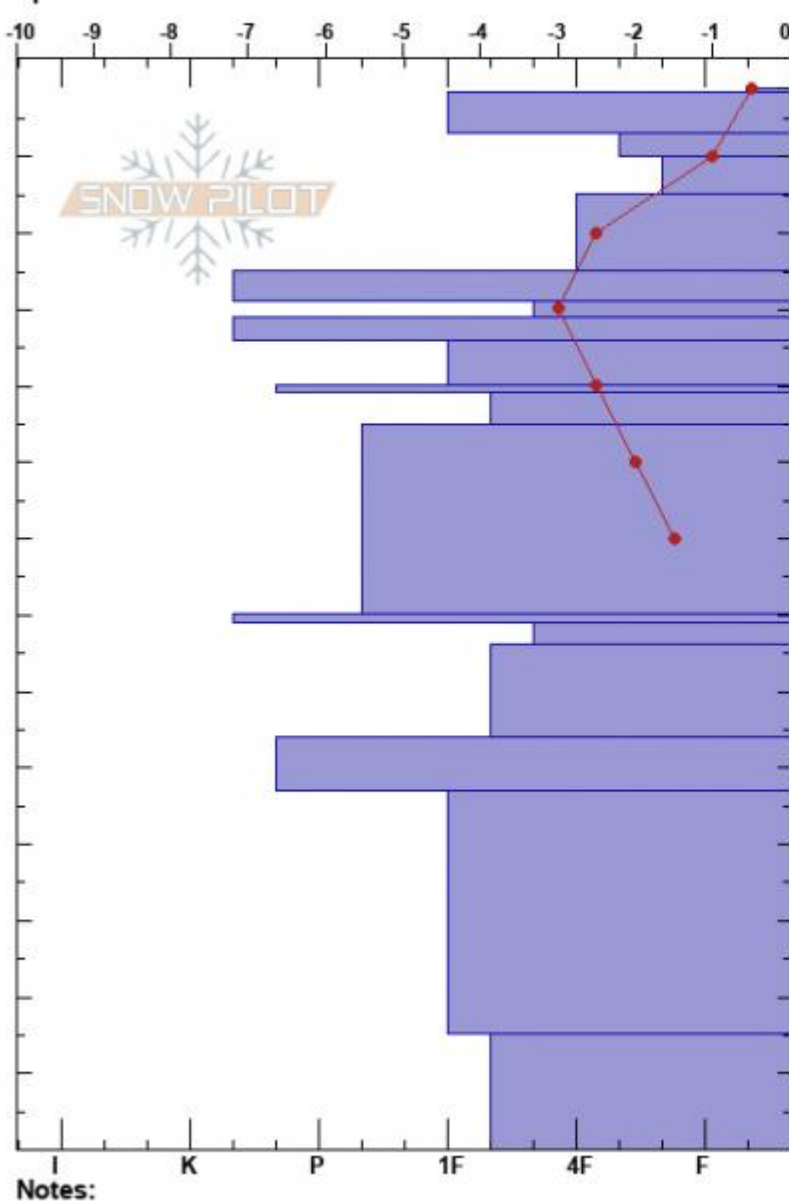

Texas Meadow, low SE
 Bridger Range
 MT
 Elevation: 7622 ft
 Aspect: 125°
 Specifics:

Alex Marienthal
 03/18/2023 - 3:00pm
 Co-ord: 45.83964N, -110.93243W
 Slope Angle: 27°
 Wind Loading: no

Stability: Good
 Air Temperature:
 Sky Cover: CLR
 Precipitation: NO
 Wind: S Light Breeze

HS:139 Layer Notes:
 47-15cm:Problematic layer

Crystal Form	Crystal Size	Moisture	kg/m³	Stability tests & Layer
∅	0.5-1	D		
⊙		M-W		
/		D-M		
*r(/)		D		
⊗	2-4	D		
⊙				← ECTN21 @115cm
/ (+)				← CT24, Q3 @115cm
⊙				← CT23, Q3 @115cm
•	0.3			← ECTN26 @106cm
⊙				
•	1			
•	0.5-1			
⊙				
□ (B)	2			← CT27, Q3 @69cm
B	1-2			
B	1.5			
B	2-3			
□ (B)	2.4			← CT25, Q2 @15cm Sudden ← CT28, Q2 @15cm SC

Notes:
 Advisory Region
 Bridger Range
 Longitude
 -110.93W
 Latitude
 45.84N
 Bridger Range, 2023-03-18