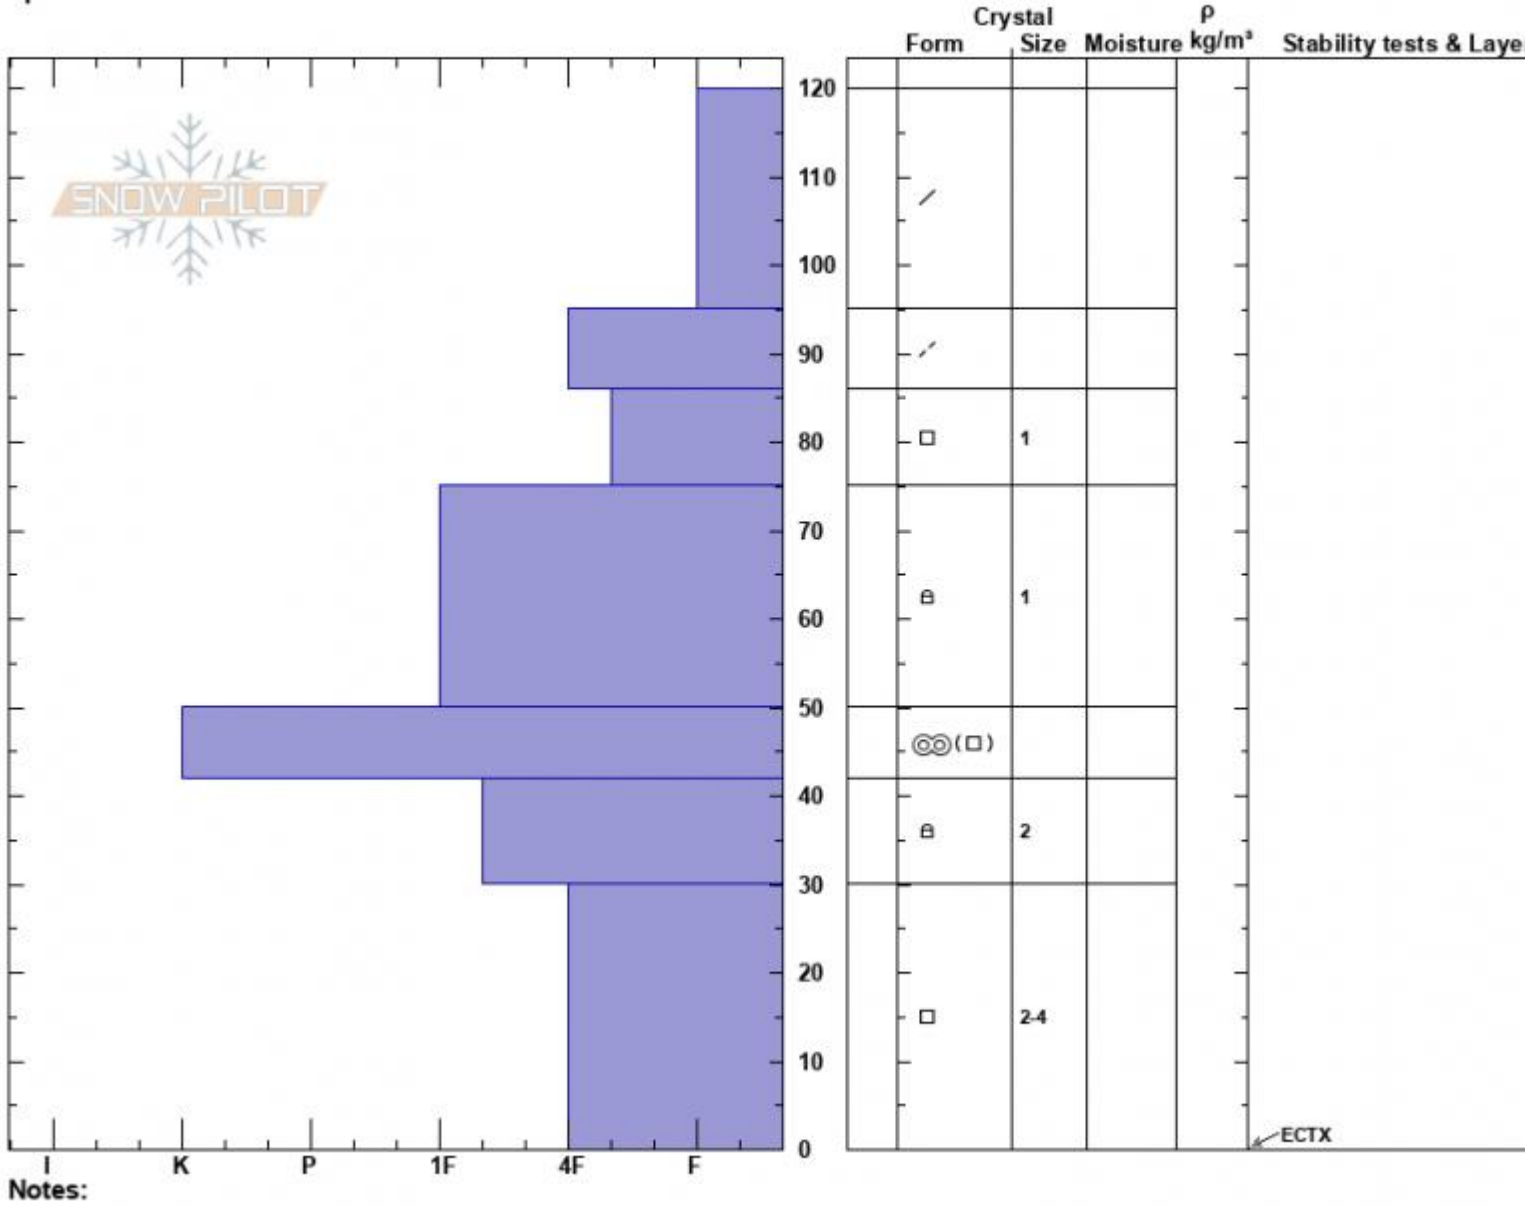

Throne, high north  
 Bridger Range  
 MT  
 Elevation: 8345 ft  
 Aspect: 330°  
 Specifics:

Alex Marienthal  
 03/09/2023 - 12:04pm  
 Co-ord: 45.88264N, -110.95239W  
 Slope Angle: 23°  
 Wind Loading:

Stability: Fair  
 Air Temperature:  
 Sky Cover: SCT  
 Precipitation: NO  
 Wind: Calm

HS:120 Layer Notes:  
 120-95cm: Problematic layer

Advisory Region  
 Bridger Range  
 Longitude  
 -110.95W  
 Latitude  
 45.88N  
 Bridger Range, 2023-03-10