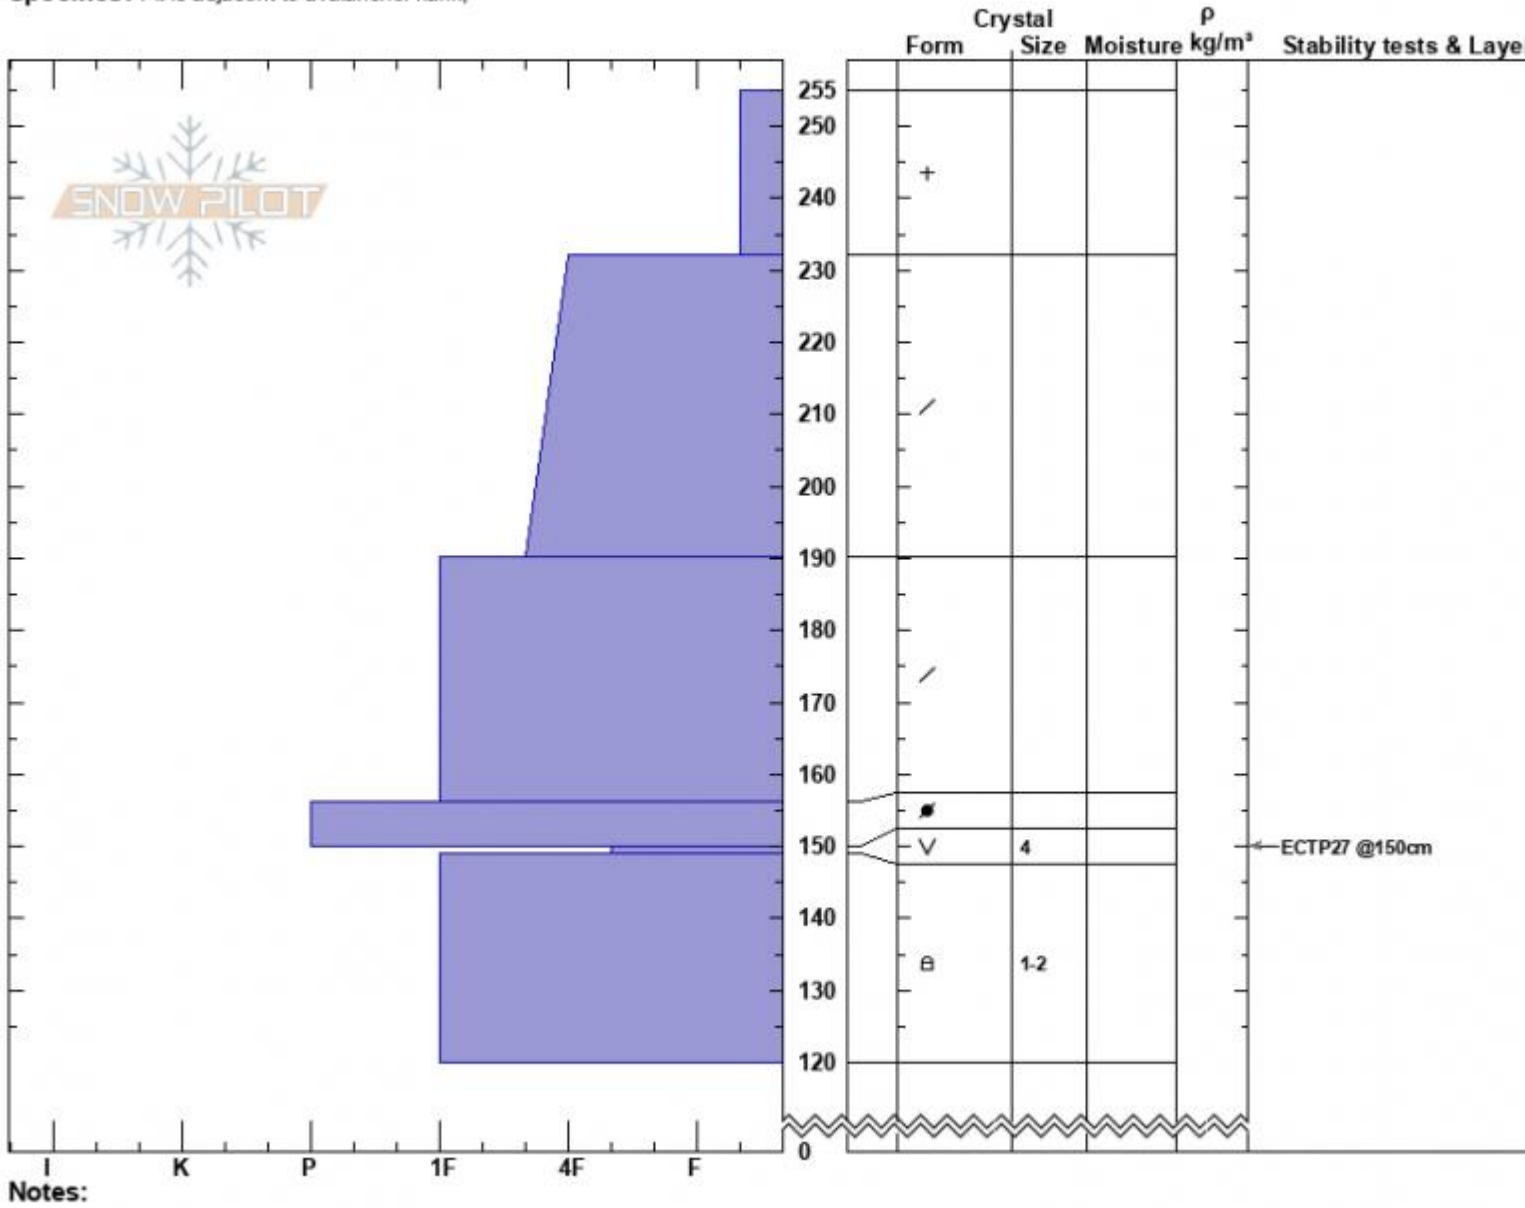

Sage Basin Avalanche
 Madison Range-S
 MT
 Elevation: 9200 ft
 Aspect: 19°
 Specifics: Pit is adjacent to avalanche: flank;

Dave Zinn
 03/01/2023 - 11:15am
 Co-ord: 44.95055N, -111.31178W
 Slope Angle: 38°
 Wind Loading: previous

Stability: Fair
 Air Temperature:
 Sky Cover: OVC
 Precipitation: S-1
 Wind: Calm

HS:255 Layer Notes:
 150-149cm: Problematic layer

Advisory Region
 Southern Madison
 Longitude
 -111.27W
 Latitude
 45.06N

Avalanche Details: [Natural Avalanche Sage Basin](#)
 Southern Madison, 2023-03-01