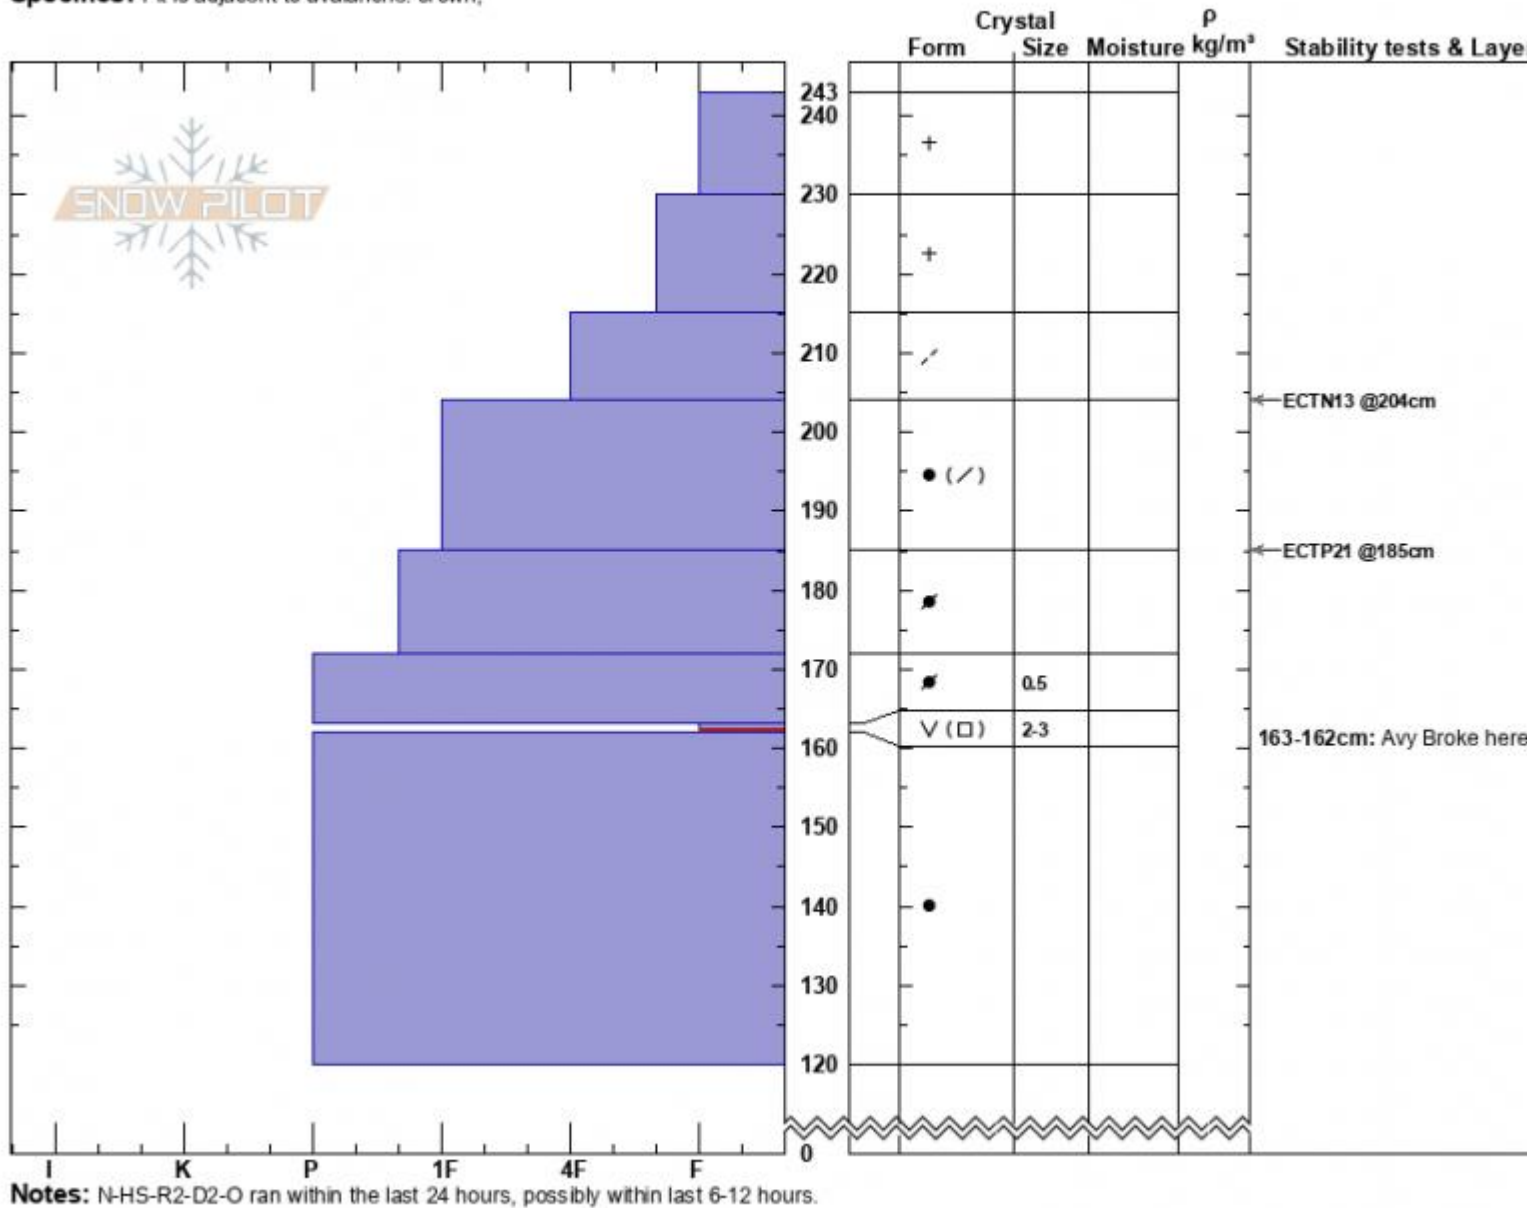

Sunlight Basin, Crown  
 Madison Range-S  
 MT  
 Elevation: 9469 ft  
 Aspect: 75°  
 Specifics: Pit is adjacent to avalanche: crown;

Alex Marienthal  
 01/28/2023 - 11:25am  
 Co-ord: 44.97474N, -111.31396W  
 Slope Angle: 37°  
 Wind Loading: previous

Stability: Poor  
 Air Temperature: -17°C  
 Sky Cover: OVC  
 Precipitation: S-1  
 Wind: NE Calm

HS:243 Layer Notes:  
 163-162cm: Avy Broke here  
 163-162cm: Problematic layer

Advisory Region  
 Southern Madison  
 Longitude  
 -111.31W  
 Latitude  
 44.97N

**Avalanche Details:** [Many natural slides in Taylor Fork Southern Madison, 2023-01-28](#)