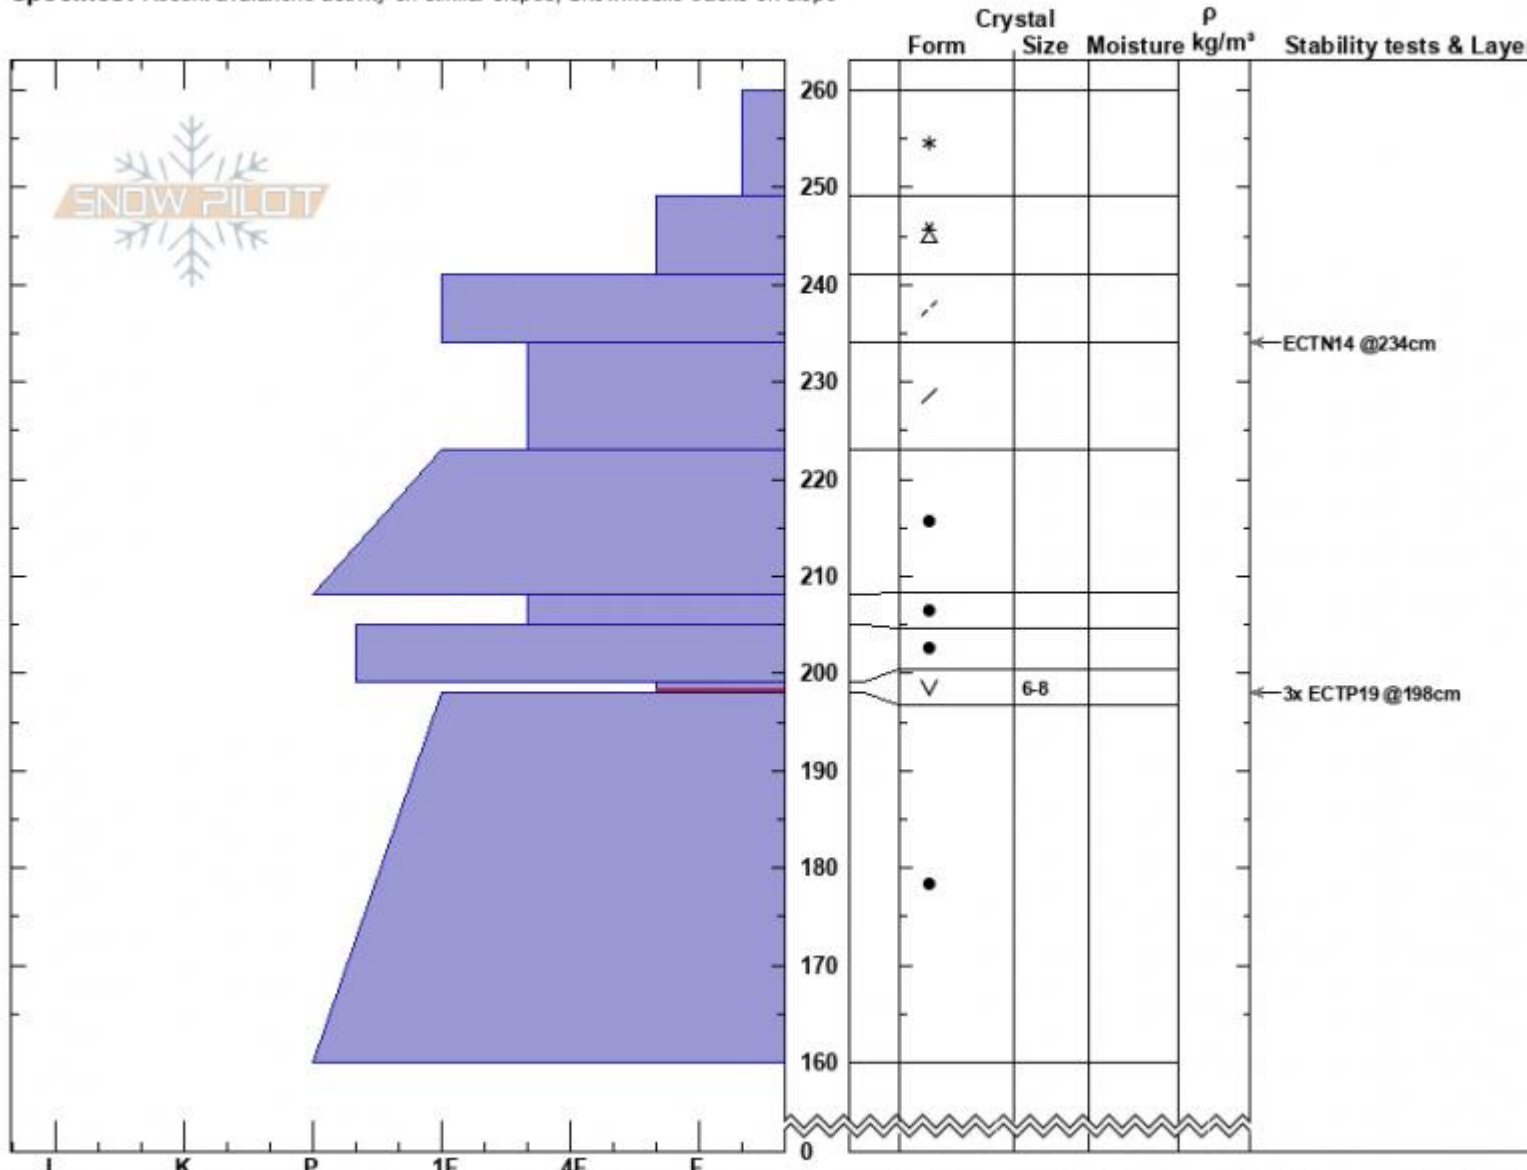

Henderson Ridge east
 Cooke City
 MT
 Elevation: 10075 ft
 Aspect: 55°
 Specifics: Recent avalanche activity on similar slopes; Snowmobile tracks on slope

Alex Marienthal
 01/16/2023 - 3:00pm
 Co-ord: 45.04786N, -109.93989W
 Slope Angle: 30°
 Wind Loading: previous

Stability: Poor
 Air Temperature:
 Sky Cover: OVC
 Precipitation: S1
 Wind: W Calm

HS:260 Layer Notes:
 PS: 20 199-198cm: Problematic layer

Notes: Recent avalanche further north on same ridgeline. R2-D2-O, 1-2+ days old. 150' wide, 250' vertical. Looked to be snowbike triggered, and likely broke layer, 1.5-2' deep. Some tracks crossed slope 150' below this pit which headed towards the avalanche, and appeared to be the trigger.

Advisory Region
 Cooke City
 Longitude
 -109.95W
 Latitude
 45.05N
Avalanche Details: [Snowmachine triggered avalanche on Henderson](#)
 Cooke City, 2023-01-16