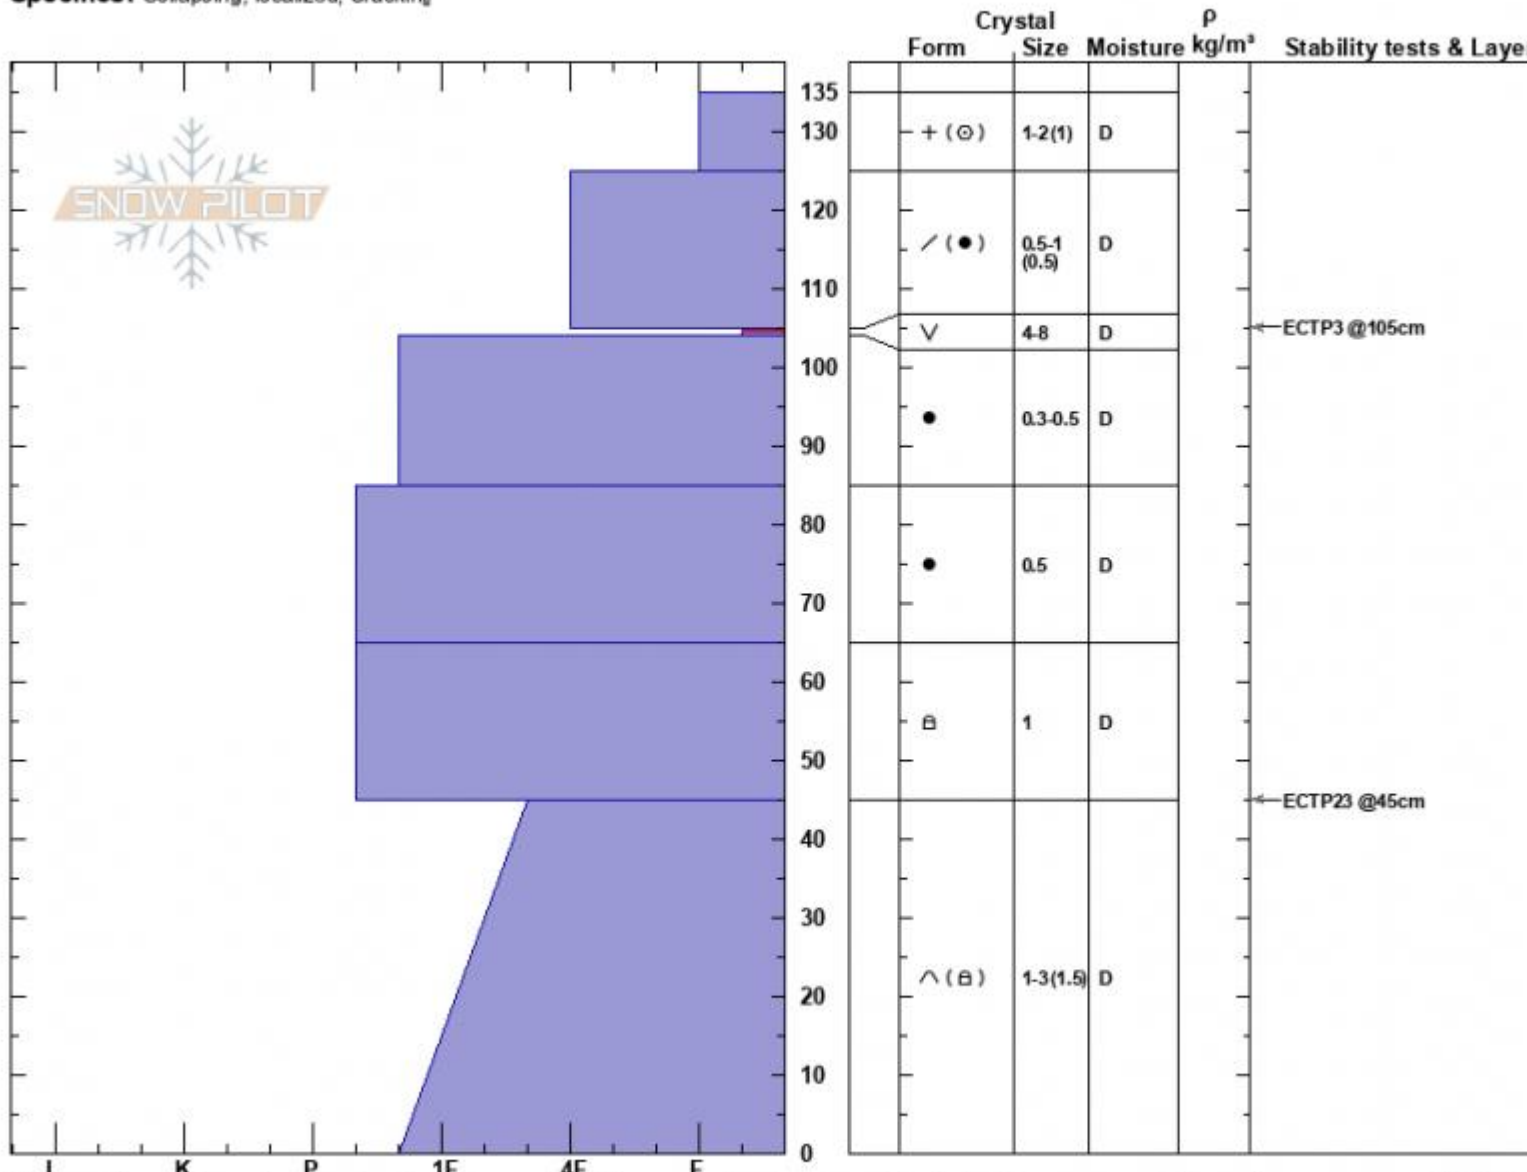

Hebgen/Trappers
 Madison Range-S
 MT
 Elevation: 2779 m
 Aspect: 115°
 Specifics: Collapsing, localized; Cracking

Karl Birkeland
 01/11/2023 - 2:00pm
 Co-ord: 44.83274N, -111.34953W
 Slope Angle: 18°
 Wind Loading: no

Stability: Poor
 Air Temperature:
 Sky Cover: SCT
 Precipitation: NO
 Wind: Calm

HS:135 **Layer Notes:**
 105-104cm: Problematic layer

Notes: Whumpf triggered up near the ridge. Appeared to collapse on surface hoar layer. Depths in this zone were variable as there were some old fallen trees.

Advisory Region
 Lionhead Range
 Longitude
 -111.34W
 Latitude
 44.84N
Avalanche Details: [Whumpf on Surface hoar at Hebgen](#)
 Lionhead Range, 2023-01-12