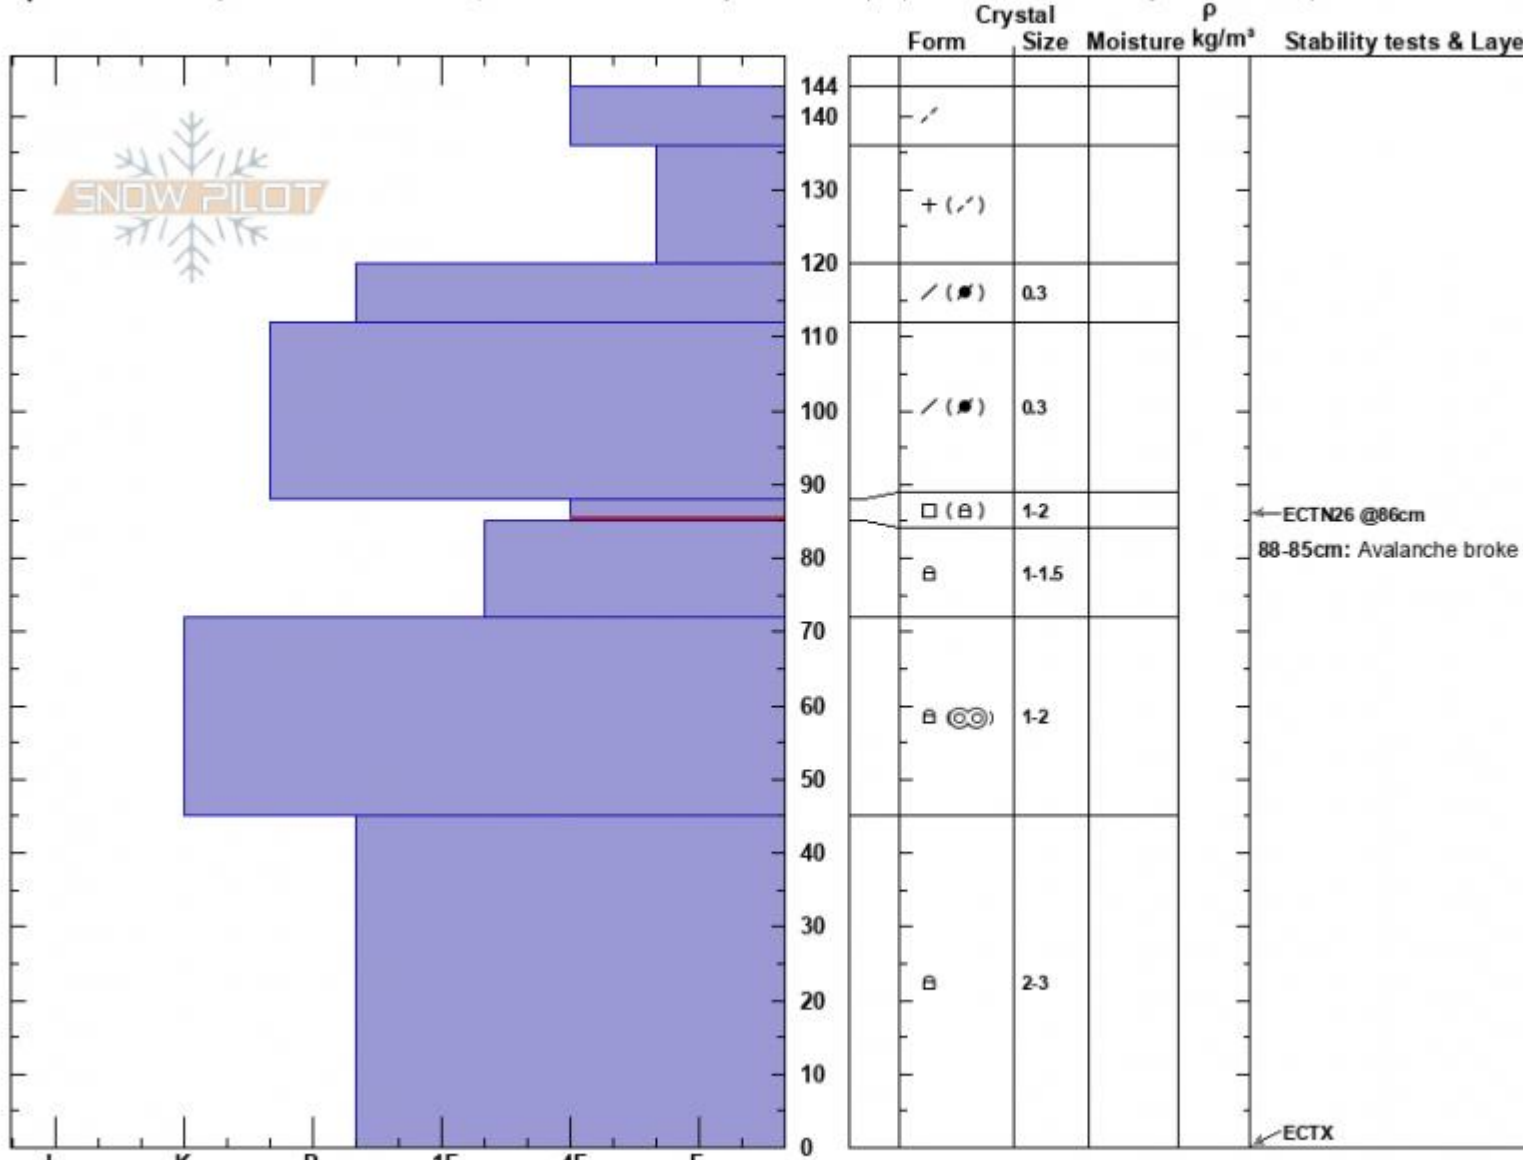

Crown Butte Fatality
 Cooke City
 MT
 Elevation: 9889 ft
 Aspect: 120°

Alex Marienthal
 01/01/2023 - 10:45am
 Co-ord: 45.05148N, -109.96152W
 Slope Angle: 27°
 Wind Loading: yes

Stability: Poor
 Air Temperature:
 Sky Cover: OVC
 Precipitation: S-1
 Wind: S Moderate

HS:144
 PF:25
Layer Notes:
 88-85cm: Avalanche broke here
 88-85cm: Problematic layer

Specifics: Pit is adjacent to avalanche: crown; Recent avalanche activity on similar slopes; Recent avalanche activity on different slopes

Notes: Crown profile from HS-AMu-R4-D3-O, 1 rider caught, buried and killed on 12/31/22. Crown was average 2 feet deep and maximum 4 feet deep. 500' vertical feet. More info at: <https://www.mtavalanche.com/node/27422>

Advisory Region
 Cooke City
 Longitude
 -109.96W
 Latitude
 45.05N

Avalanche Details: [Snowmobiler avalanche fatality on Crown Butte](#)
 Cooke City, 2023-01-01