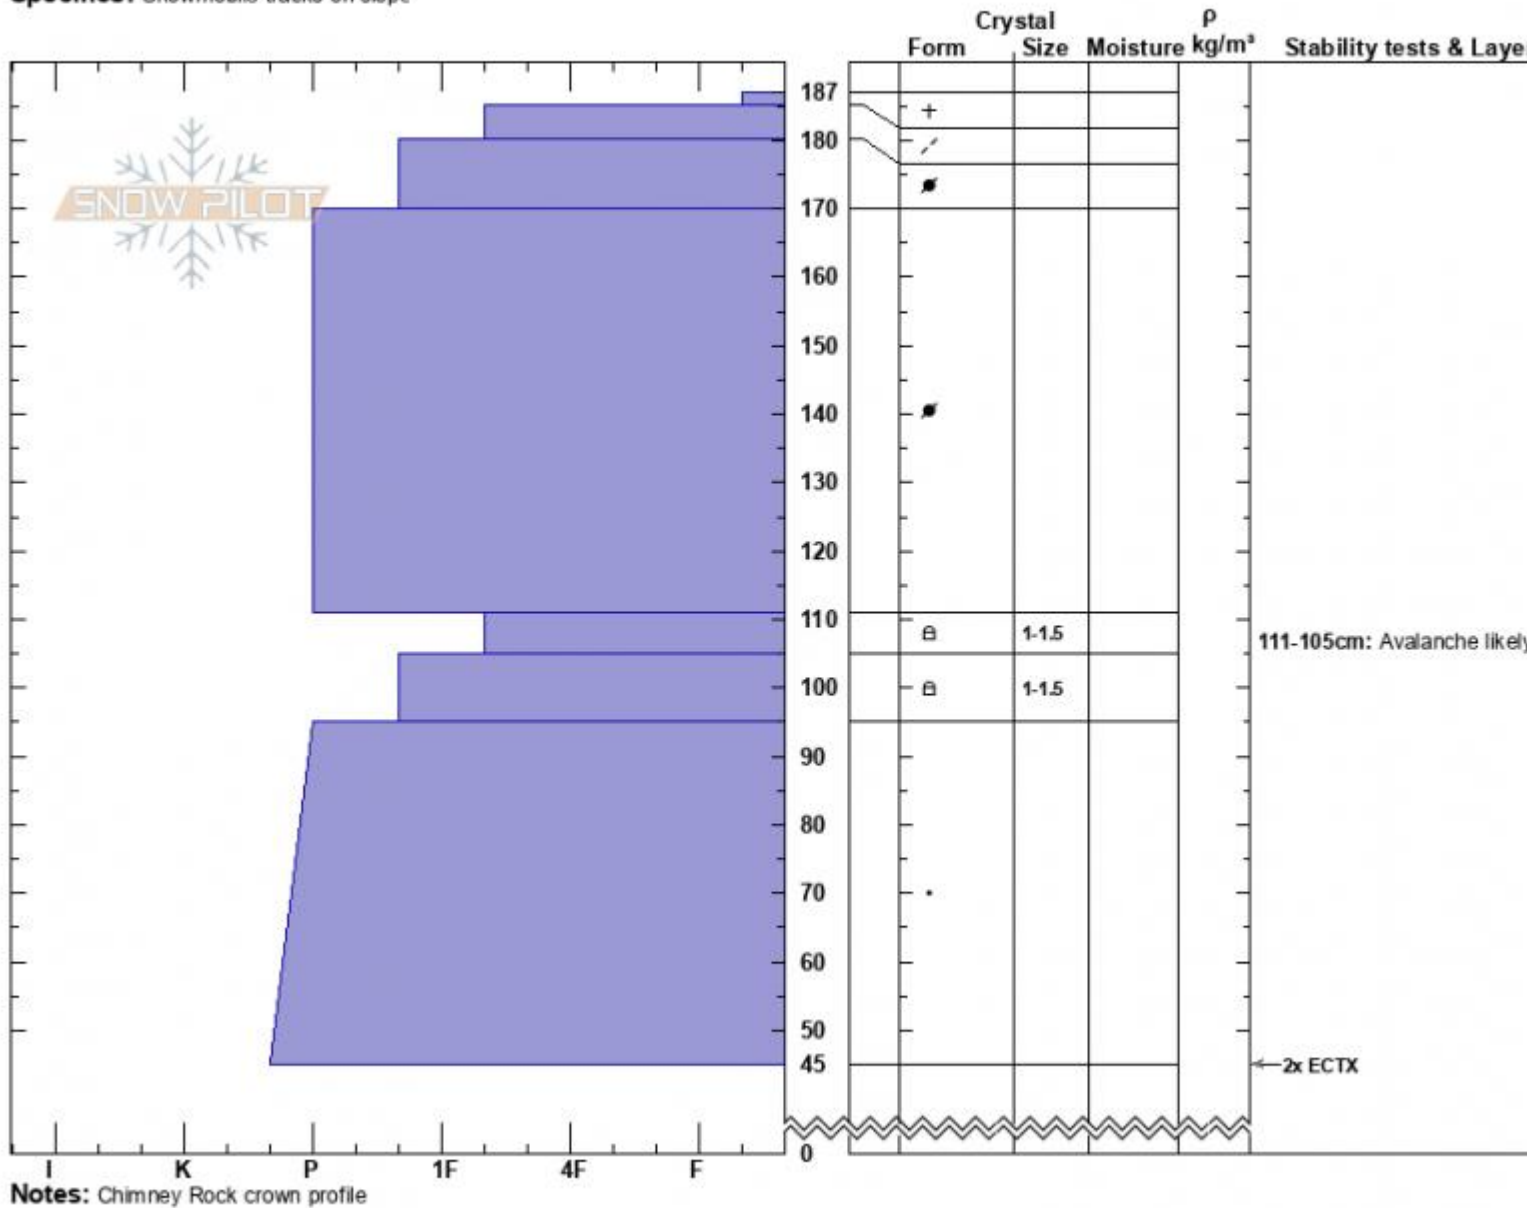

Chimney Rock Crown
 Beartooths
 MT
 Elevation: 9733 ft
 Aspect: 315°
 Specifics: Snowmobile tracks on slope

Zach Peterson
 12/08/2022 - 11:45pm
 Co-ord: 45.05521N, -109.95679W
 Slope Angle:
 Wind Loading: previous

Stability:
 Air Temperature:
 Sky Cover: BKN
 Precipitation: NO
 Wind: Calm

HS:187 Layer Notes:
 111-105cm: Avalanche likely broken

Crown of avalanche that was triggered 12/6/22. AMu-R2-D2-O

Advisory Region
 Cooke City
 Longitude
 -109.96W
 Latitude
 45.05N