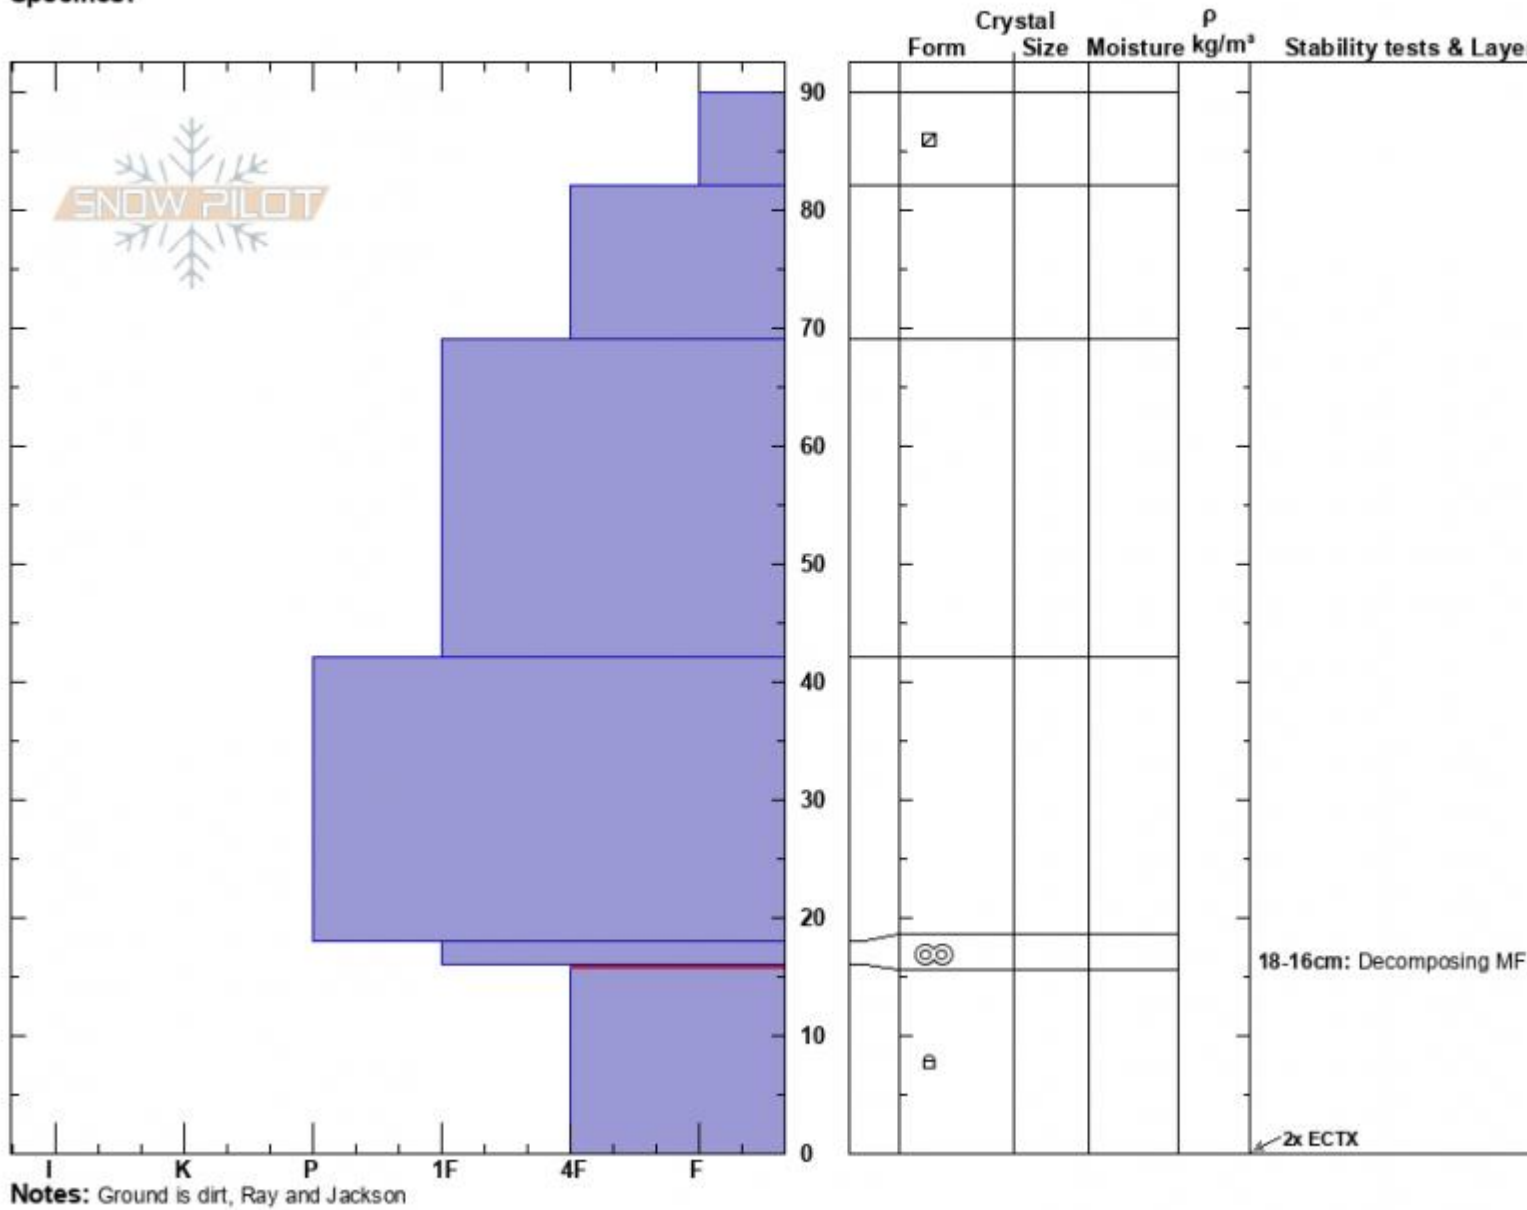

Bacon Rind
 Madison Range-S
 MT
 Elevation: 8970 ft
 Aspect: N
 Specifics:

Jackson Breen
 11/20/2022 - 12:00pm
 Co-ord:
 Slope Angle: 25°
 Wind Loading: no

Stability:
 Air Temperature:
 Sky Cover: CLR
 Precipitation: NO
 Wind: SW Calm

HS:90
 Layer Notes:
 18-16cm: Decomposing MFcr
 16-0cm: Problematic layer

Loud pow, obvious near surface faceting on most slopes, thin breakable sun crust on S aspects, wind affected on unprotected NW aspects at ridge line, ECTX x2, lots of deadfall, still too thin in many places for enjoyable skiing

Advisory Region
 Southern Madison
 Longitude
 -111.10W

Latitude

44.96N

Southern Madison, 2022-11-20