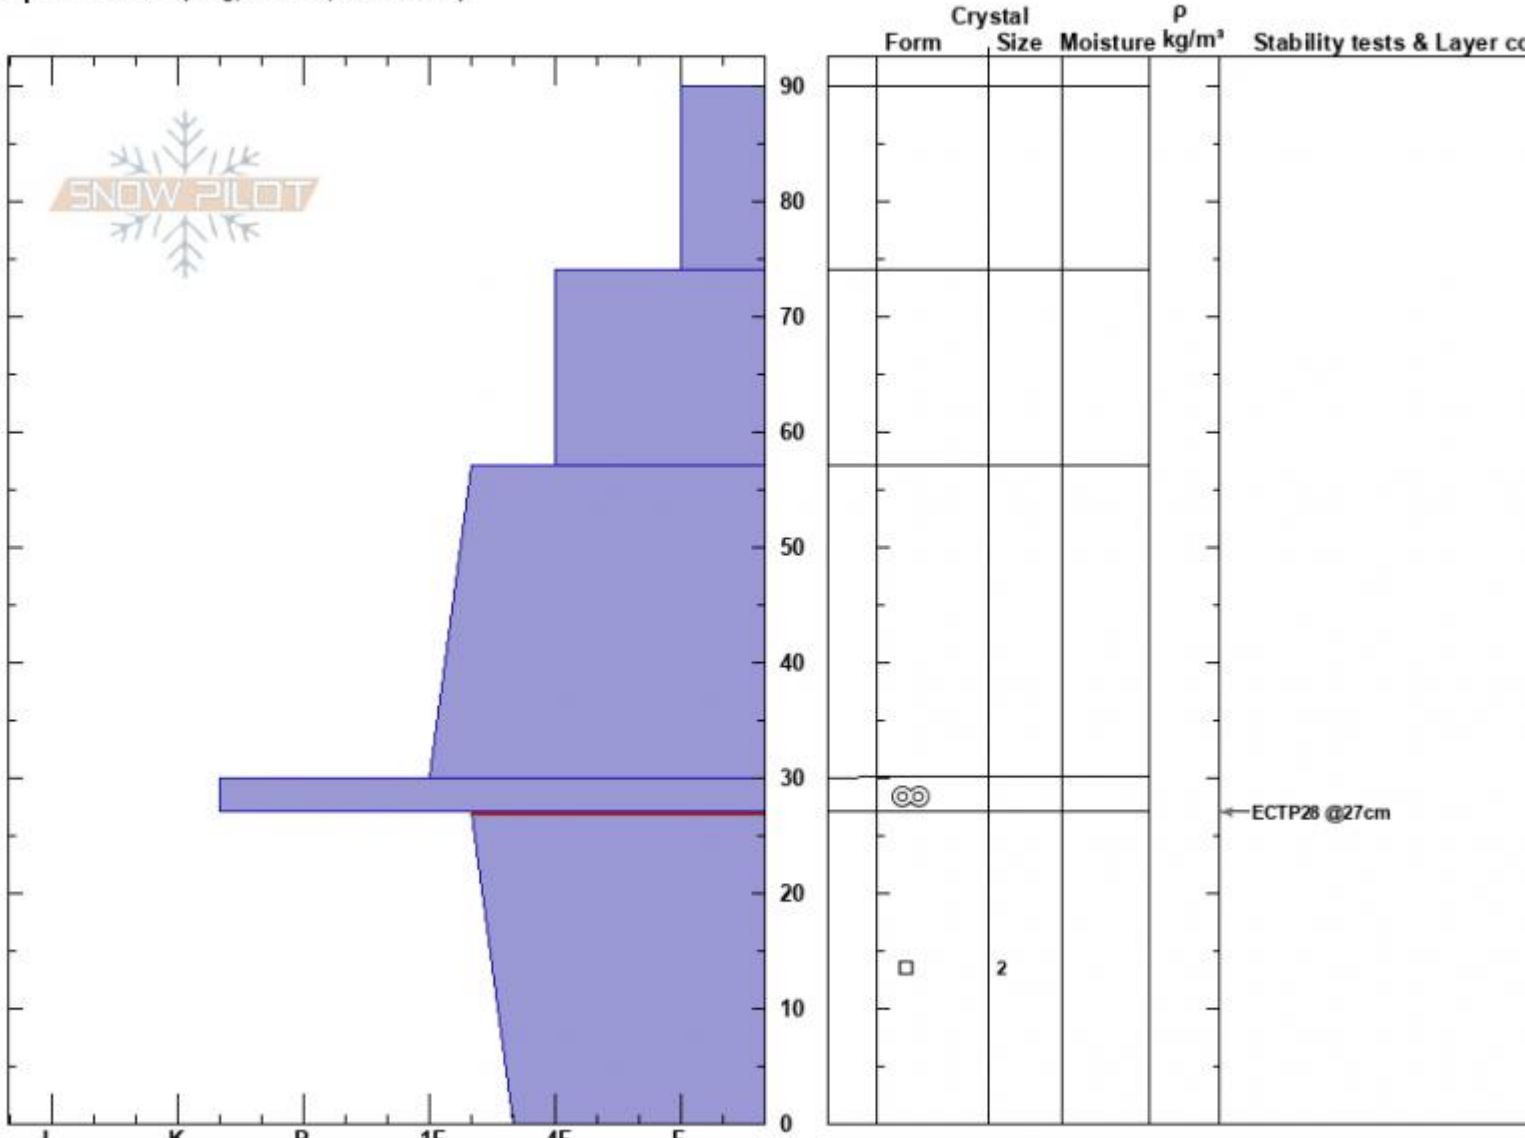

east Mt. Henderson
 Beartooths
 MT
Elevation: 9450 ft
Aspect: 95°
Specifics: Collapsing, localized; We skied slope

Beau Fredlund
 11/12/2022 - 11:00am
Co-ord:
Slope Angle: 29°
Wind Loading:

Stability:
Air Temperature:
Sky Cover: CLR
Precipitation: NO
Wind: Calm

HS:90
Layer Notes:
 27-0cm: Problematic layer

Notes: Snowpit location was in a relatively wind sheltered area. Above the snowpit location, much of the east facing terrain was significantly wind affected/ 1F s recent storm and not optimal for skiing. It seemed like all other aspects around the Mt. Henderson area (S, W and N) had less surface wind affect.

No avalanche activity observed.

Advisory Region

Cooke City

Longitude

-109.95W

Latitude

45.05N

Avalanche Details: [Large collapses near Cooke City](#)