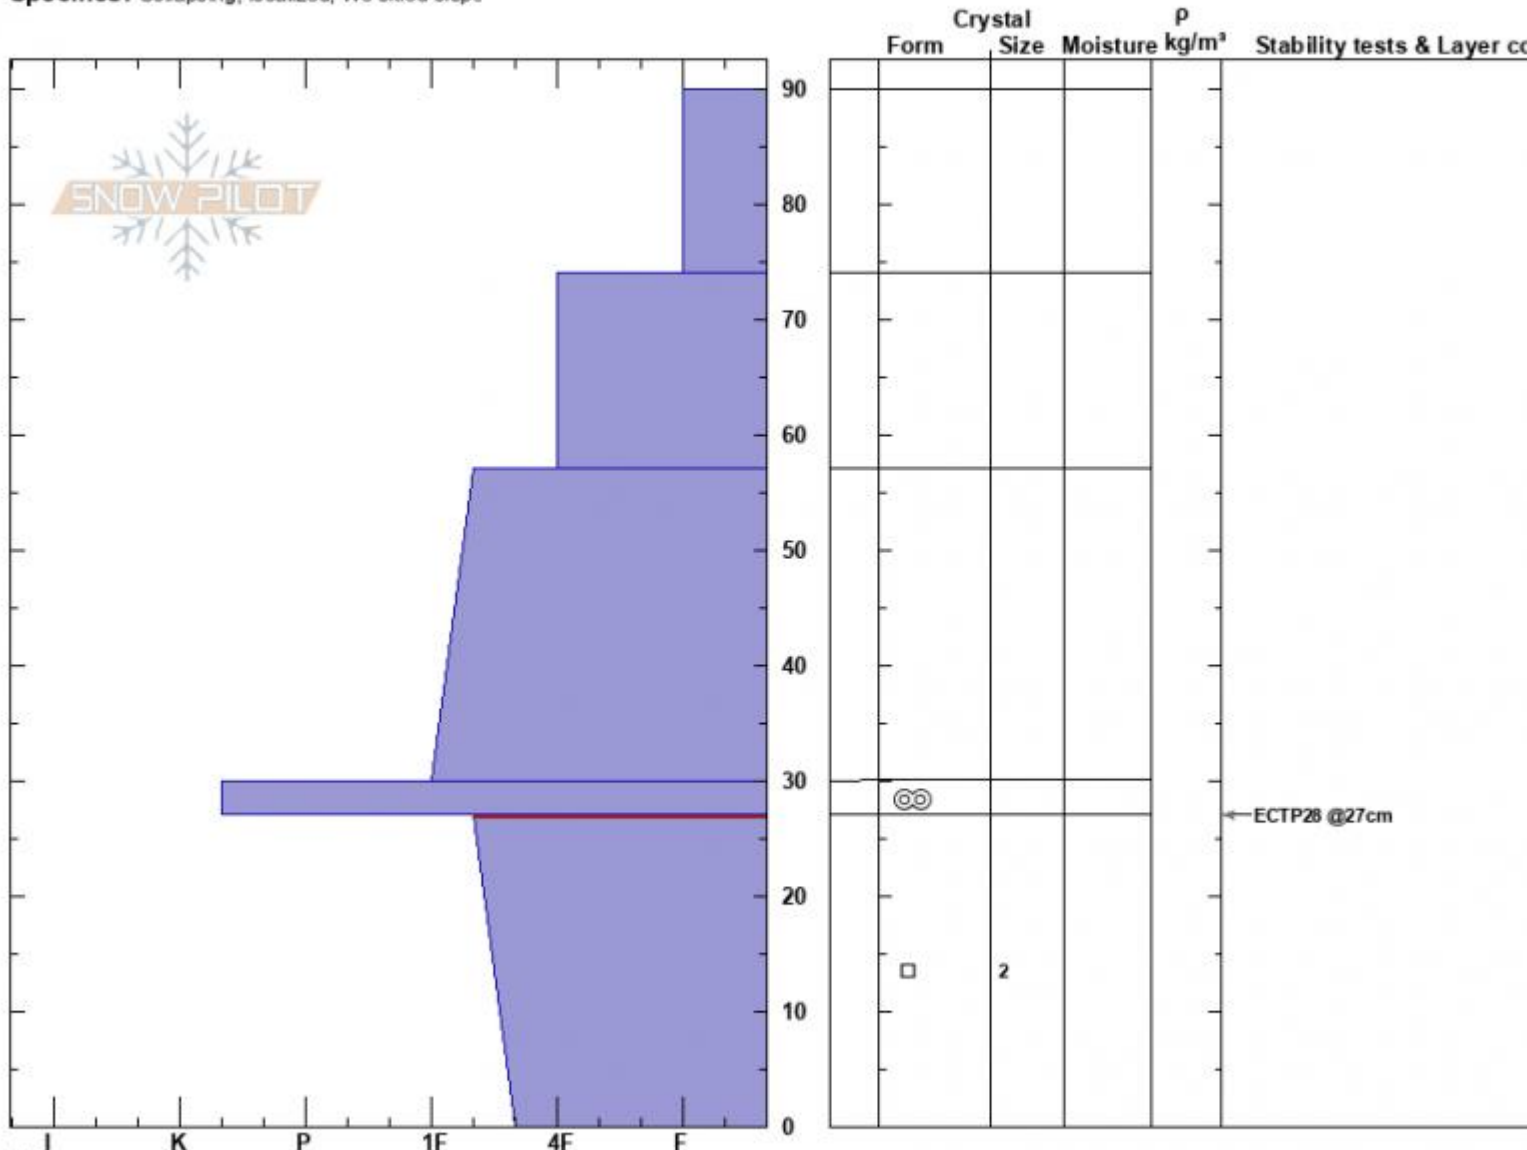

east Mt. Henderson
 Beartooths
 MT
Elevation: 9450 ft
Aspect: 95°
Specifics: Collapsing, localized; We skied slope

Beau Fredlund
 11/12/2022 - 11:00am
Co-ord:
Slope Angle: 29°
Wind Loading:

Stability:
Air Temperature:
Sky Cover: CLR
Precipitation: NO
Wind: Calm

HS:90
Layer Notes:
 27-0cm: Problematic layer

Notes: Snowpit location was in a relatively wind sheltered area. Above the snowpit location, much of the east facing terrain was significantly wind affected/ 1F s recent storm and not optimal for skiing. It seemed like all other aspects around the Mt. Henderson area (S, W and N) had less surface wind affect.

No avalanche activity observed.

Advisory Region
 Cooke City
 Longitude
 -109.95W
 Latitude
 45.05N

Avalanche Details: [Large collapses near Cooke City](#)
 Cooke City, 2022-11-13