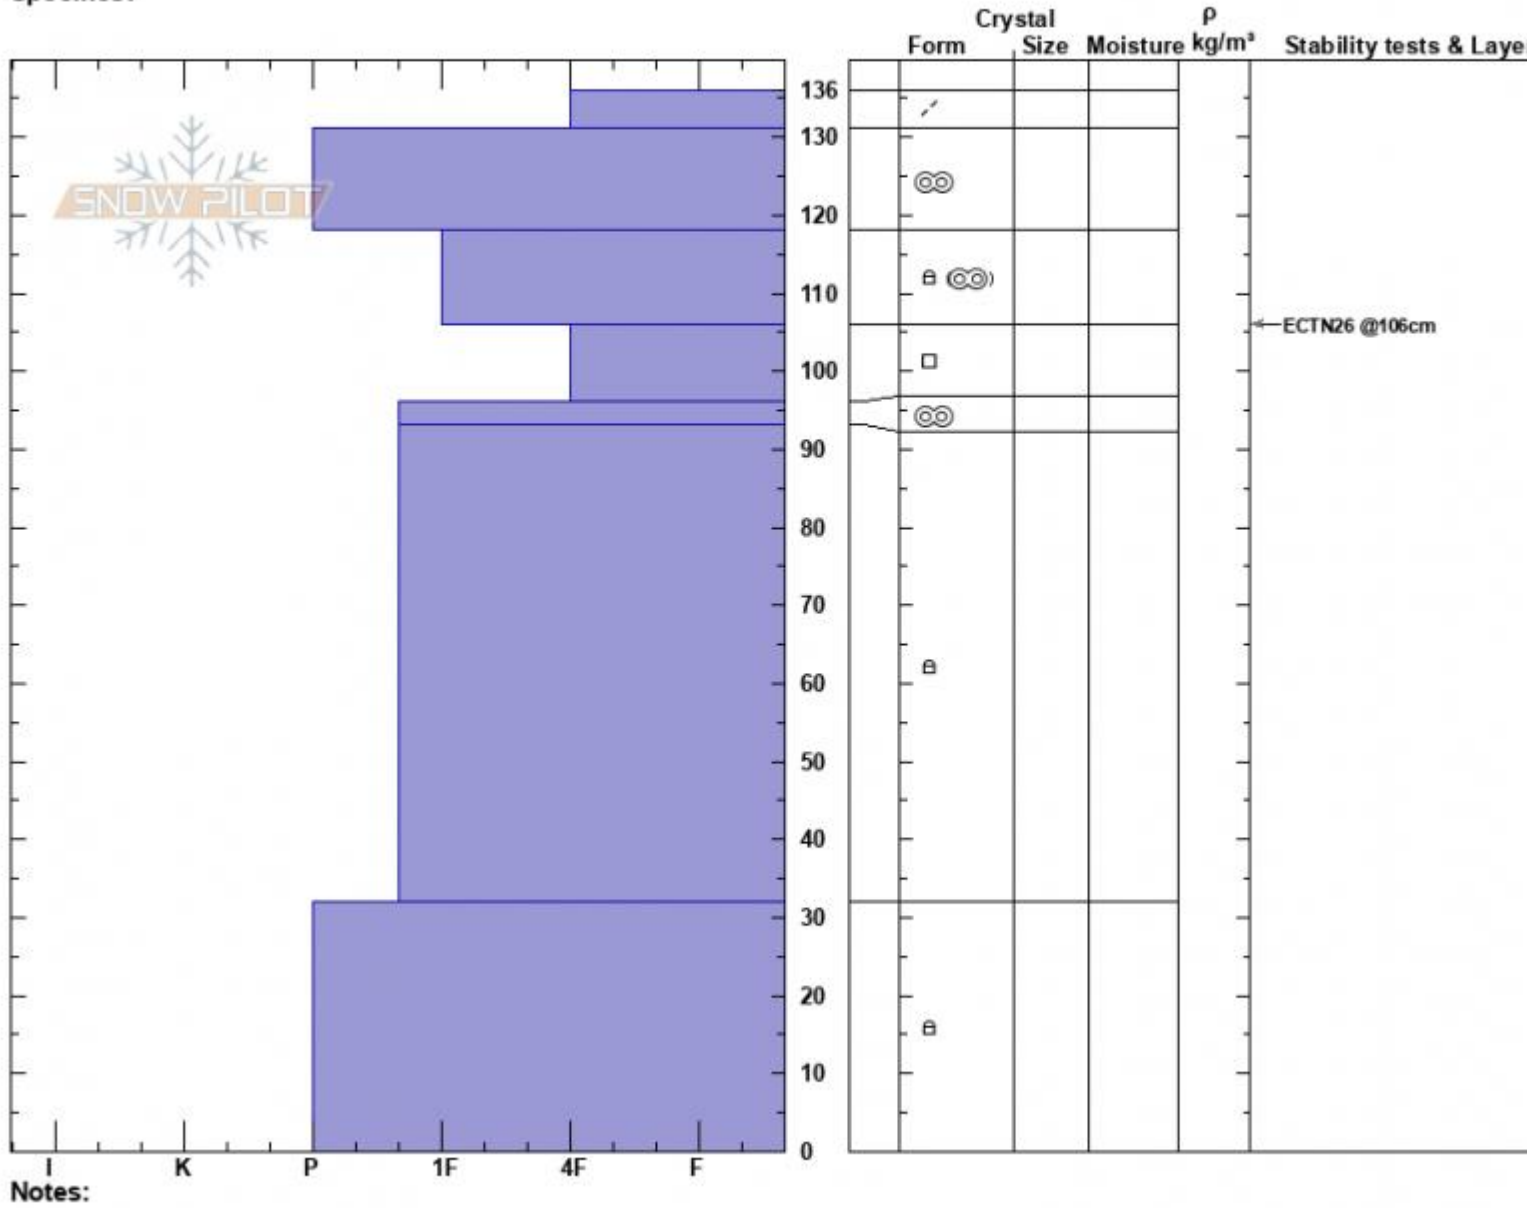

Lionhead Ridge, Marge
Henry Mtns
MT
Elevation: 9115 ft
Aspect: 87°
Specifics:

Alex Marienthal
04/03/2022 - 12:25pm
Co-ord: 44.71726N, -111.31970W
Slope Angle: 20°
Wind Loading: previous

Stability: Good
Air Temperature:
Sky Cover: CLR
Precipitation: NO
Wind:

HS:136 **Layer Notes:**
106-96cm: Problematic layer

Advisory Region
Lionhead Range
Longitude
-111.32W
Latitude
44.71N
Lionhead Range, 2022-04-04