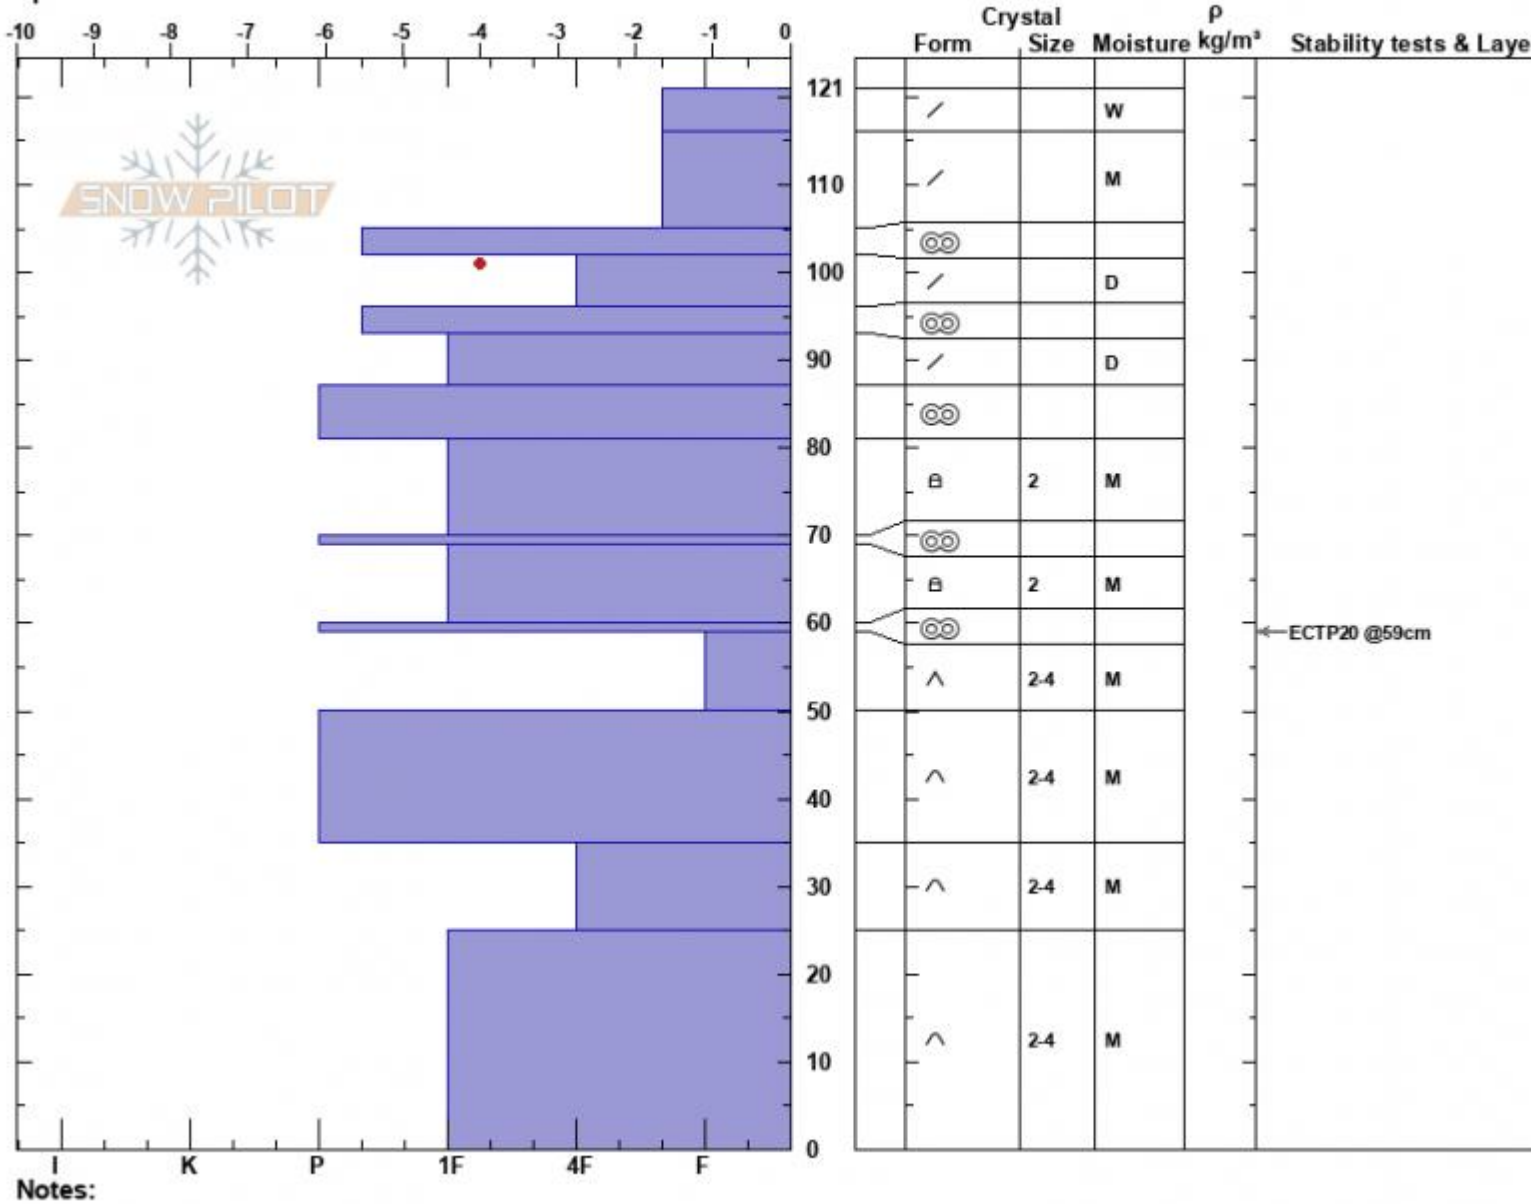

Wheeler Meadow  
 Gallatin Range-N  
 MT  
 Elevation: 8100 ft  
 Aspect: 100°  
 Specifics:

Ian Hoyer  
 03/23/2022 - 11:00am  
 Co-ord: 45.50096N, -111.07597W  
 Slope Angle: 25°  
 Wind Loading: no

Stability: Fair  
 Air Temperature:  
 Sky Cover: FEW  
 Precipitation: NO  
 Wind: Calm

HS:121  
 PF:40  
 PS: 10  
 Layer Notes:  
 59-50cm:Problematic layer

Advisory Region  
 Northern Gallatin  
 Longitude  
 -111.08W  
 Latitude  
 45.51N  
 Northern Gallatin, 2022-03-24