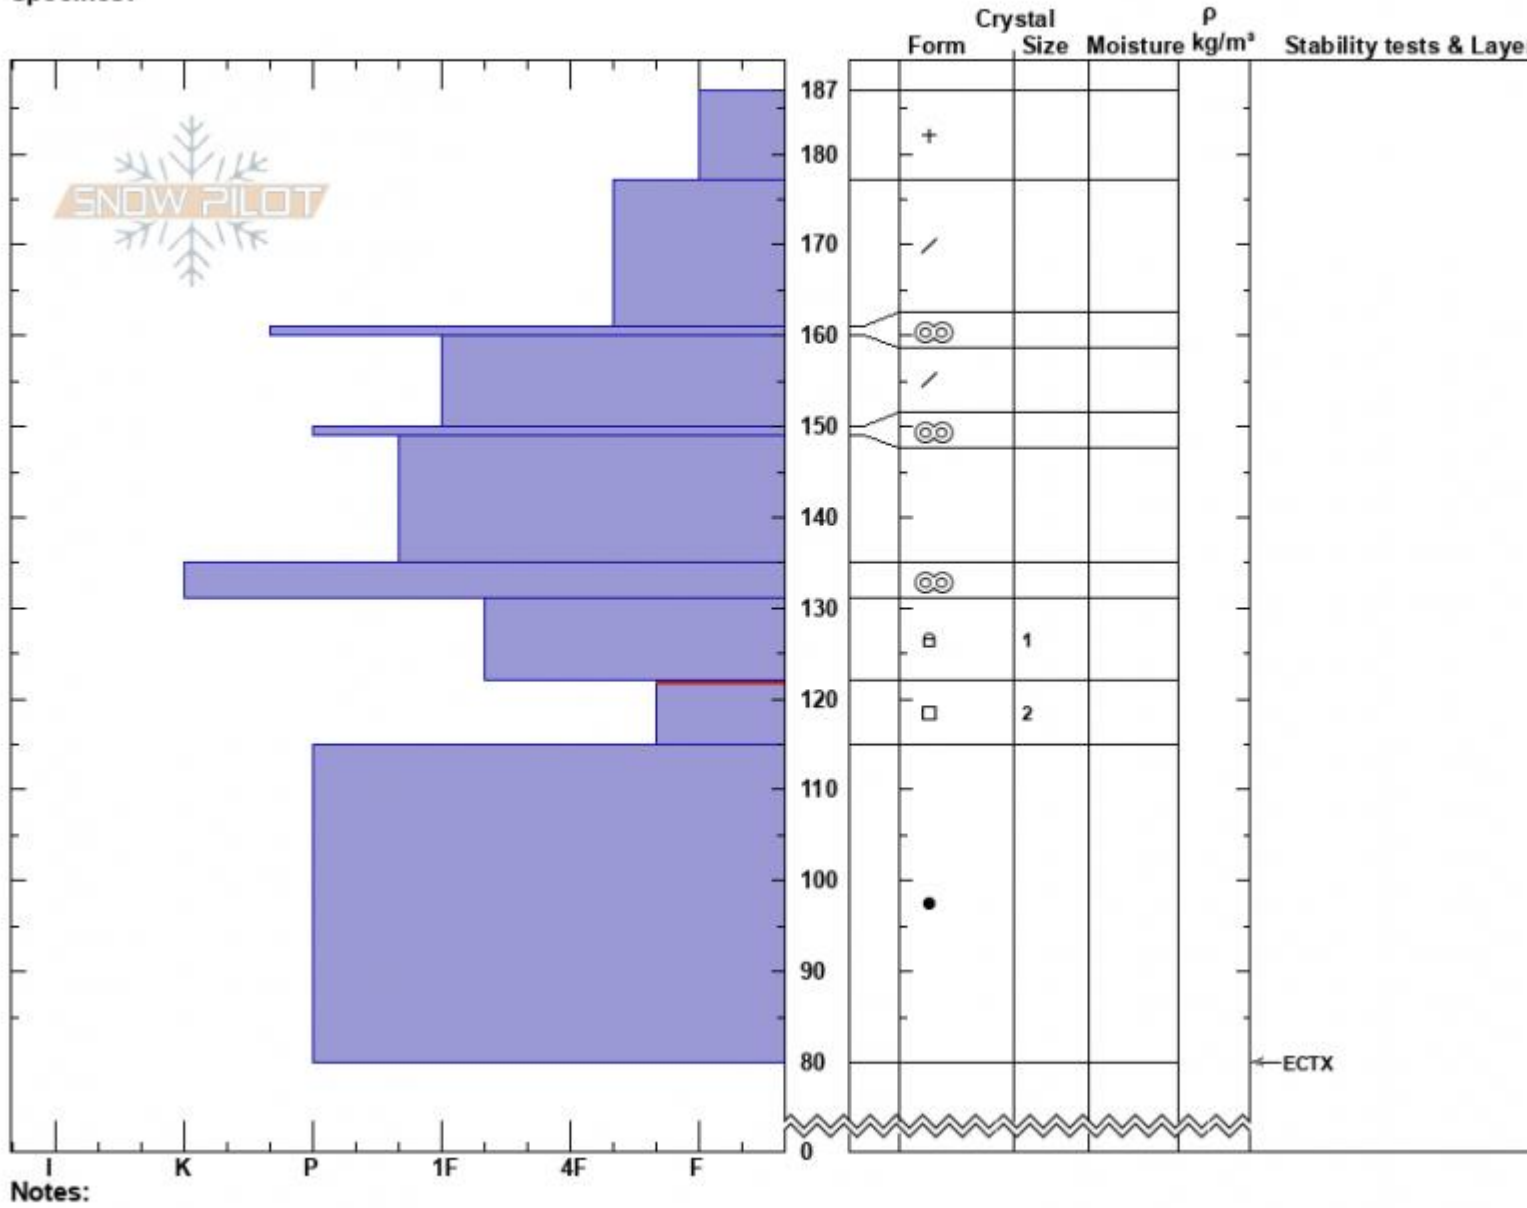

Throne East Profile
 Bridger Range
 MT
 Elevation: 8098 ft
 Aspect: 89°
 Specifics:

Dave Zinn
 03/20/2022 - 10:00am
 Co-ord: 45.88405N, -110.94990W
 Slope Angle: 32°
 Wind Loading: no

Stability: Good
 Air Temperature:
 Sky Cover: OVC
 Precipitation: S1
 Wind: W Calm

HS:187 **Layer Notes:**
 122-115cm: Problematic layer

Notes:
 Advisory Region
 Bridger Range
 Longitude
 -110.95W
 Latitude
 45.88N
 Bridger Range, 2022-03-20