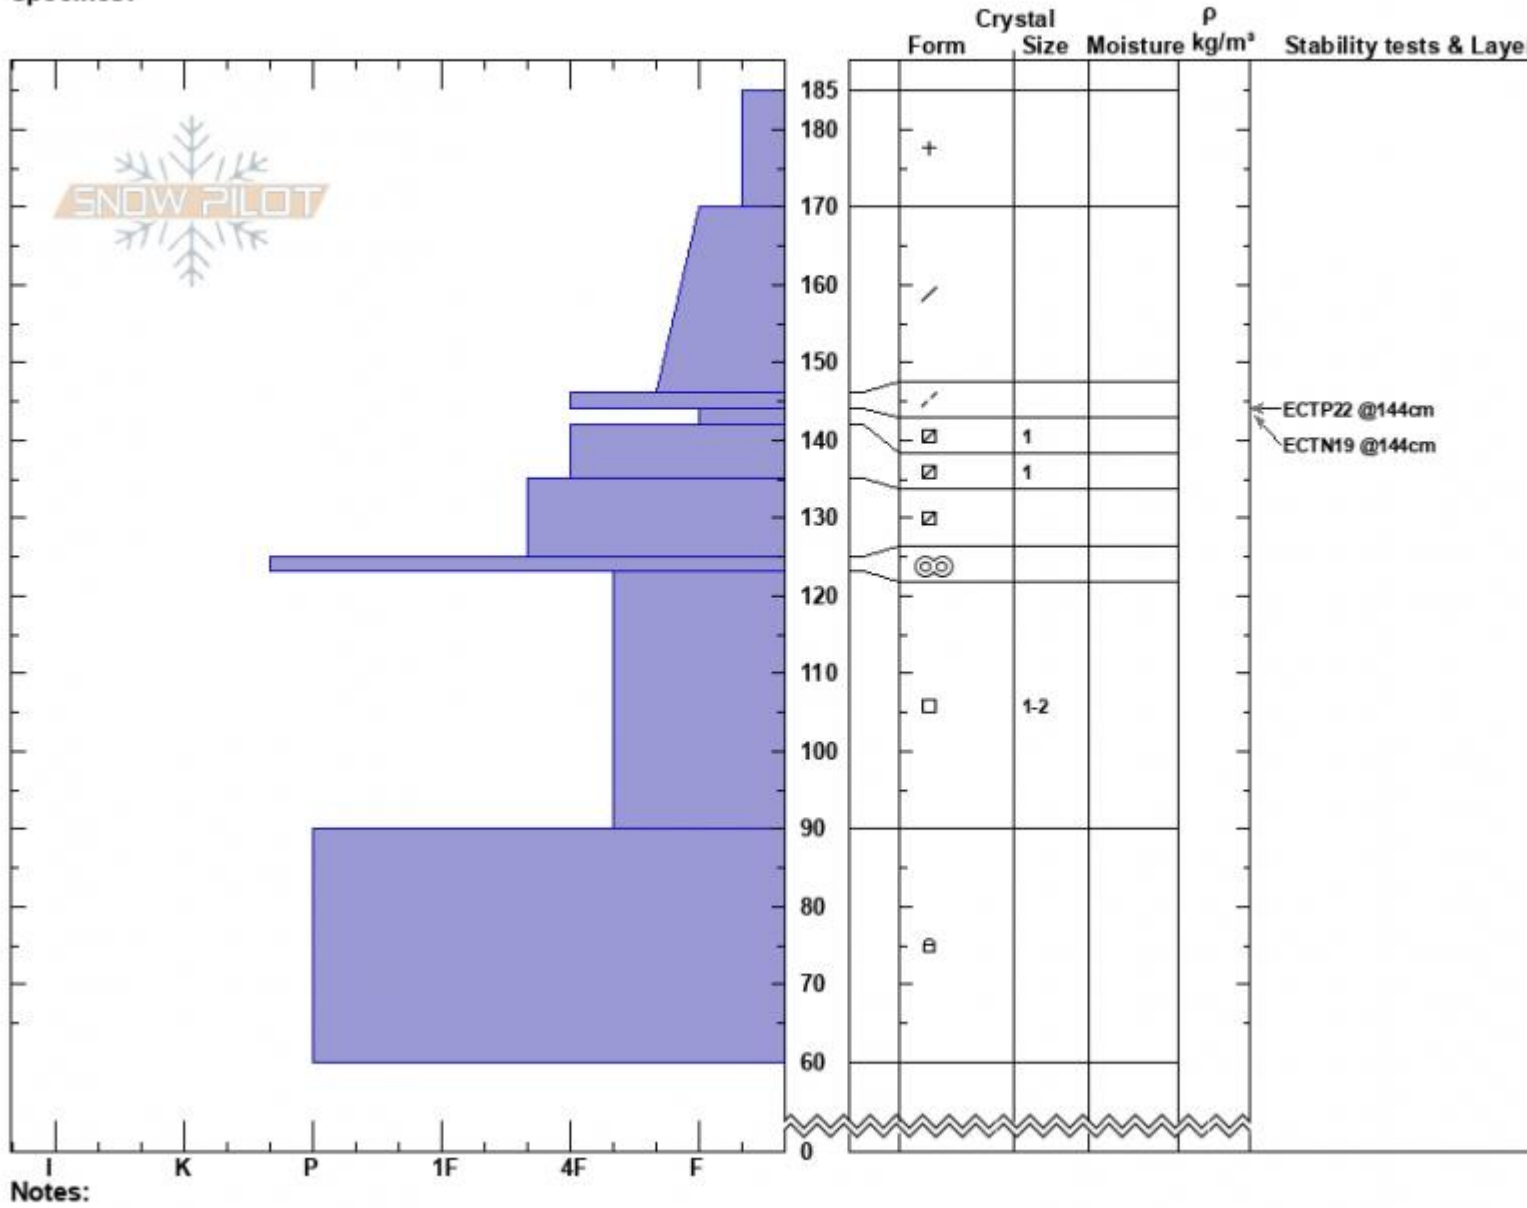

Bear Creek
 Madison Range-N
 MT
 Elevation: 9453 ft
 Aspect: 65°
 Specifics:

Hannah Marshall
 03/16/2022 - 1:00pm
 Co-ord: 45.18494N, -111.46664W
 Slope Angle: 30°
 Wind Loading:

Stability:
 Air Temperature:
 Sky Cover: BKN
 Precipitation: S-1
 Wind: Light Breeze

HS:185 Layer Notes:

Notes:
 Advisory Region
 Northern Madison
 Longitude
 -111.38W
 Latitude
 45.17N
 Northern Madison, 2022-03-16