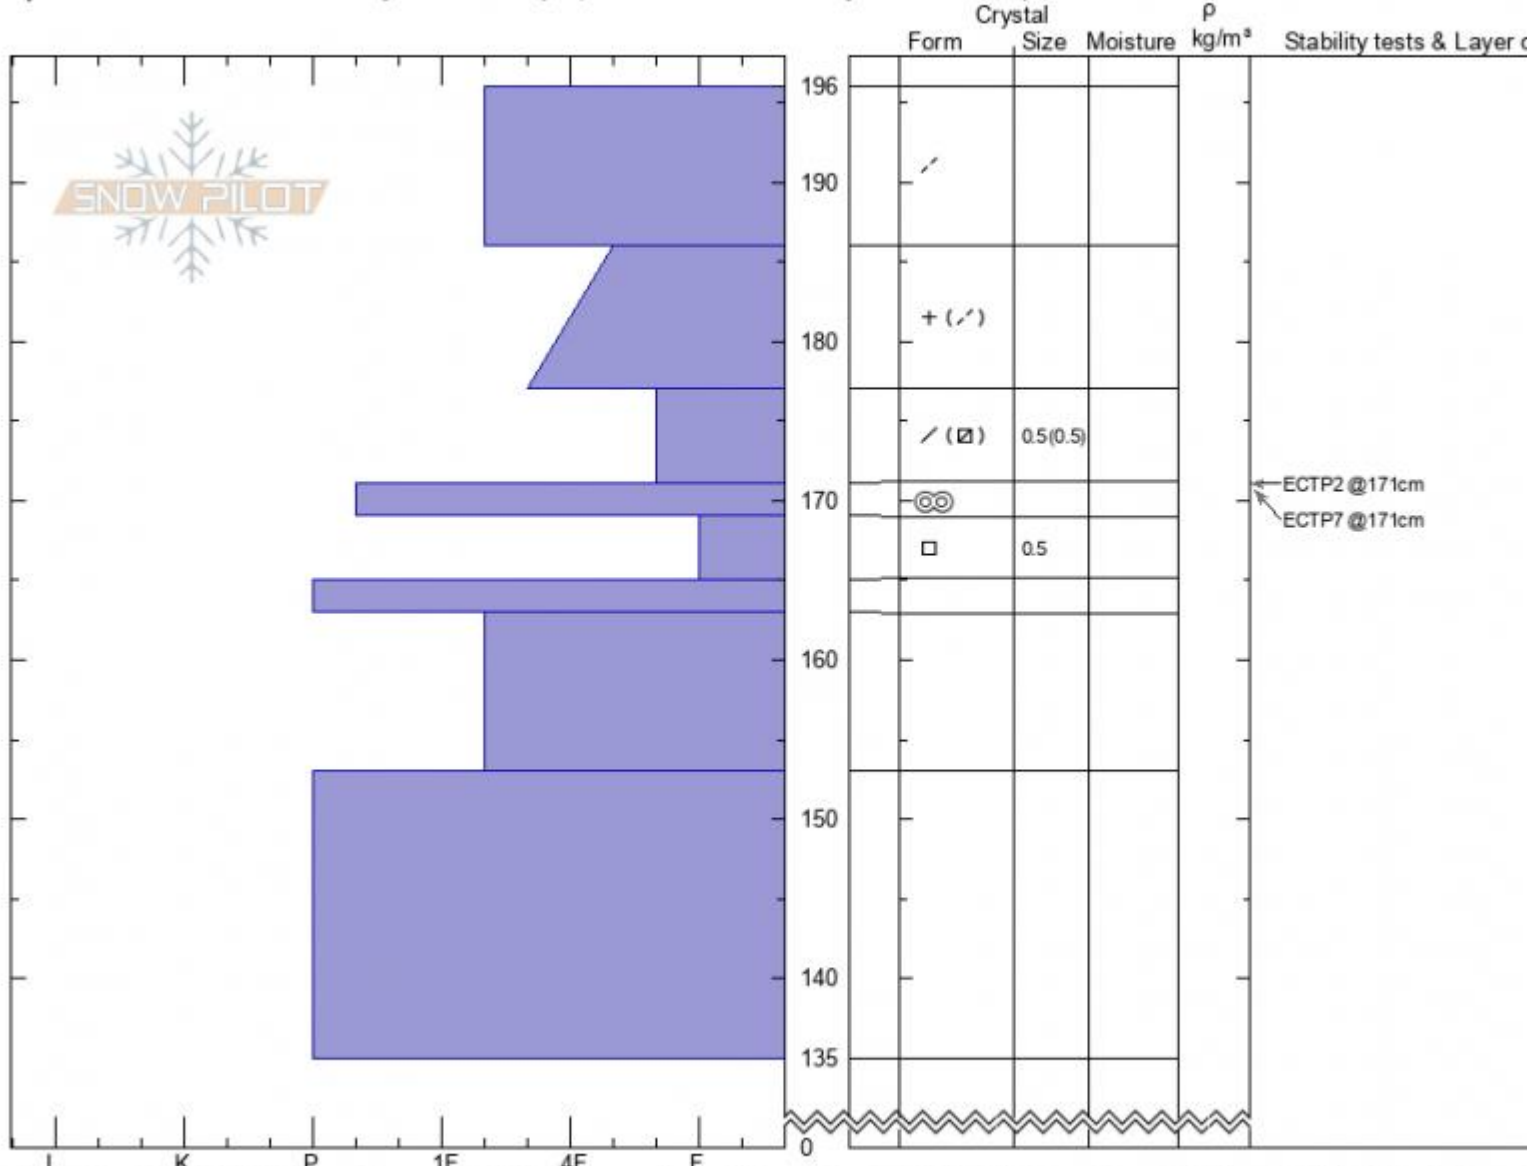

BulloftheWoods/CrownBt Alex Marienthal

Cooke City

MT

Elevation: 9630 ft

Aspect: 160°

03/12/2022 - 11:10am

Co-ord: 45.04988N, -109.96113W

Slope Angle: 14°

Wind Loading: yes

Stability: Poor

Air Temperature:

Sky Cover: OVC

Precipitation:

Wind: W Moderate

HS:196

Layer Notes:

196-186cm: Problematic layer

Specifics: Recent avalanche activity on similar slopes; Recent avalanche activity on different slopes

Notes: Top 10"=1.5" SWE (25cm=38mm SWE) this is all snow above MF crust. Top 8"=1.25" SWE (20cm=32mmSWE) is what fell/wind-loaded over