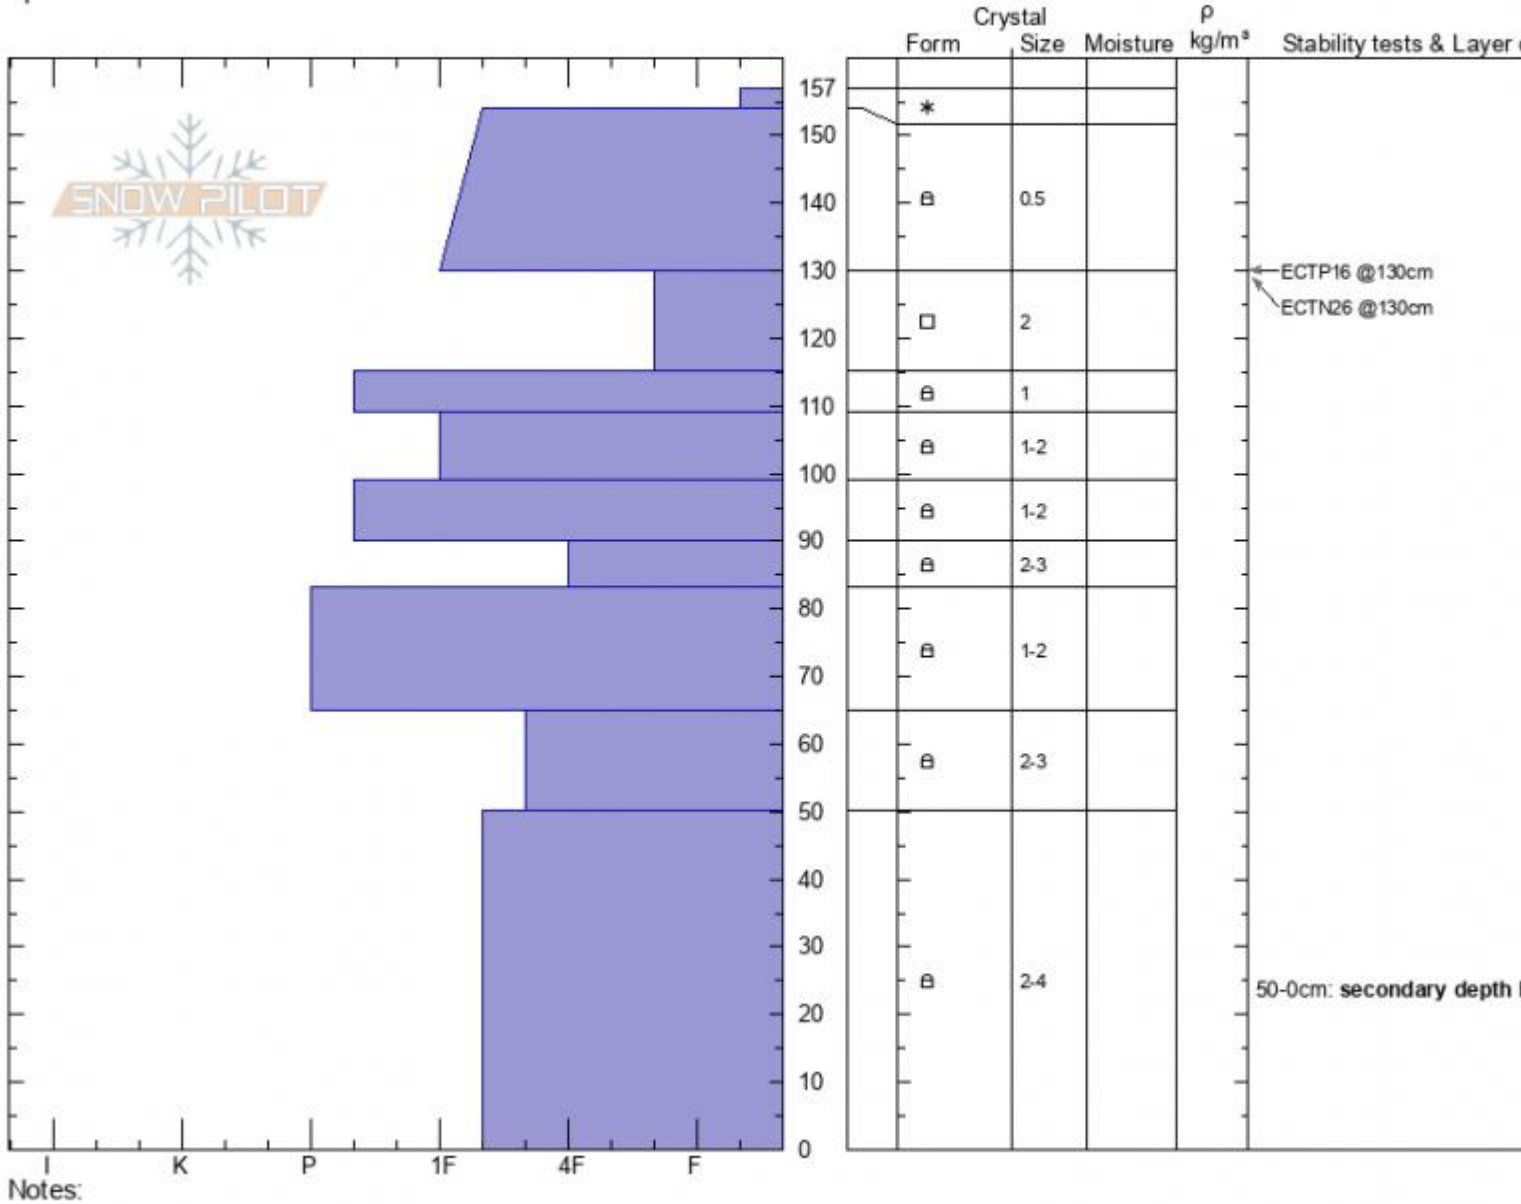

Bear Creek
Madison Range-N
MT
 Elevation: **9461 ft**
 Aspect: **315°**
 Specifics:

Hannah Marshall
03/05/2022 - 11:57 am
 Co-ord: **45.18516N, -111.46824W**
 Slope Angle:
 Wind Loading:

Stability: **Good**
 Air Temperature:
 Sky Cover: **BKN**
 Precipitation: **NO**
 Wind: **Calm**

HS: **157** Layer Notes:
 PF: **50** 130-115cm: **Problematic layer**
 50-0cm: **secondary depth hoar**

Advisory Region
 Northern Madison
 Longitude
 -111.38W
 Latitude
 45.17N
 Northern Madison, 2022-03-05