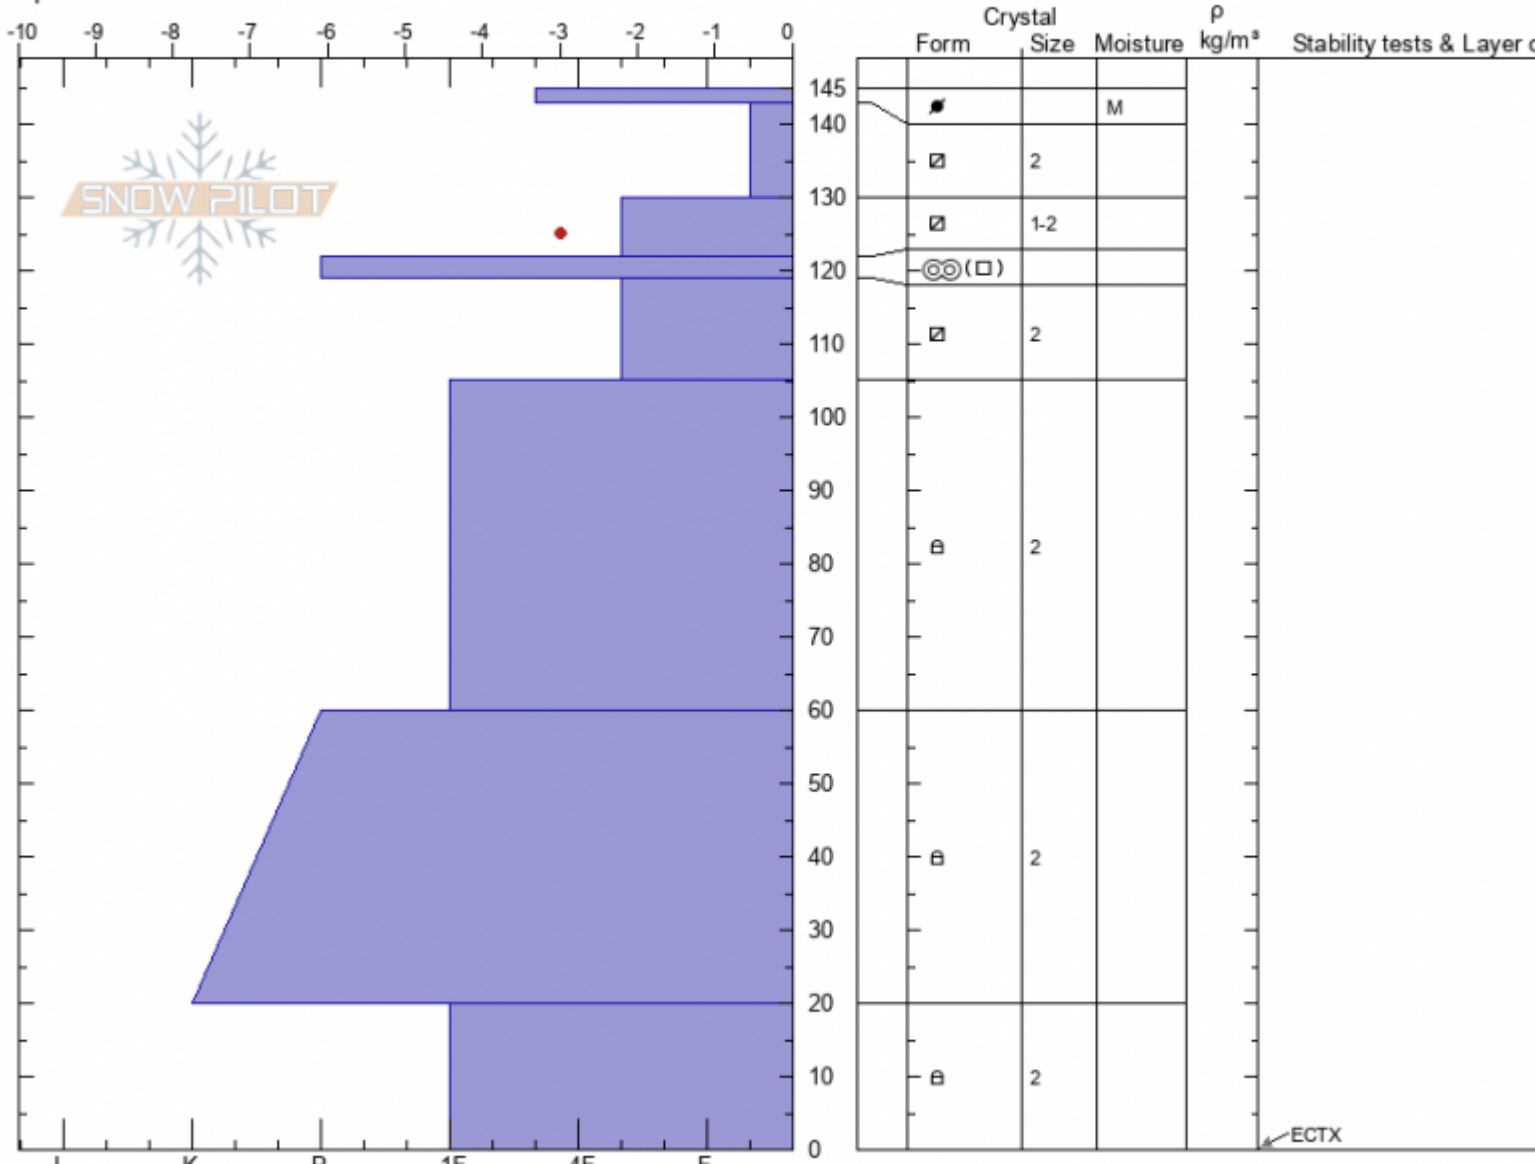

**Marge**  
**Lionhead Range**  
**MT**  
 Elevation: **9032 ft**  
 Aspect: **65°**  
 Specifics:

**Doug Chabot-Admin**  
**03/03/2022 - 9:00am**  
 Co-ord: **44.71666N, -111.31885W**  
 Slope Angle: **32°**  
 Wind Loading: **previous**

Stability: **Good**  
 Air Temperature: **0°C**  
 Sky Cover: **CLR**  
 Precipitation: **NO**  
 Wind: **Calm**

HS:145 Layer Notes:

Notes: An east wind 2 weeks ago may have eroded away some depth.  
 20 cm deep temperature is -3C.

Advisory Region  
 Lionhead Range  
 Longitude  
 -111.32W  
 Latitude  
 44.71N  
 Lionhead Range, 2022-03-03