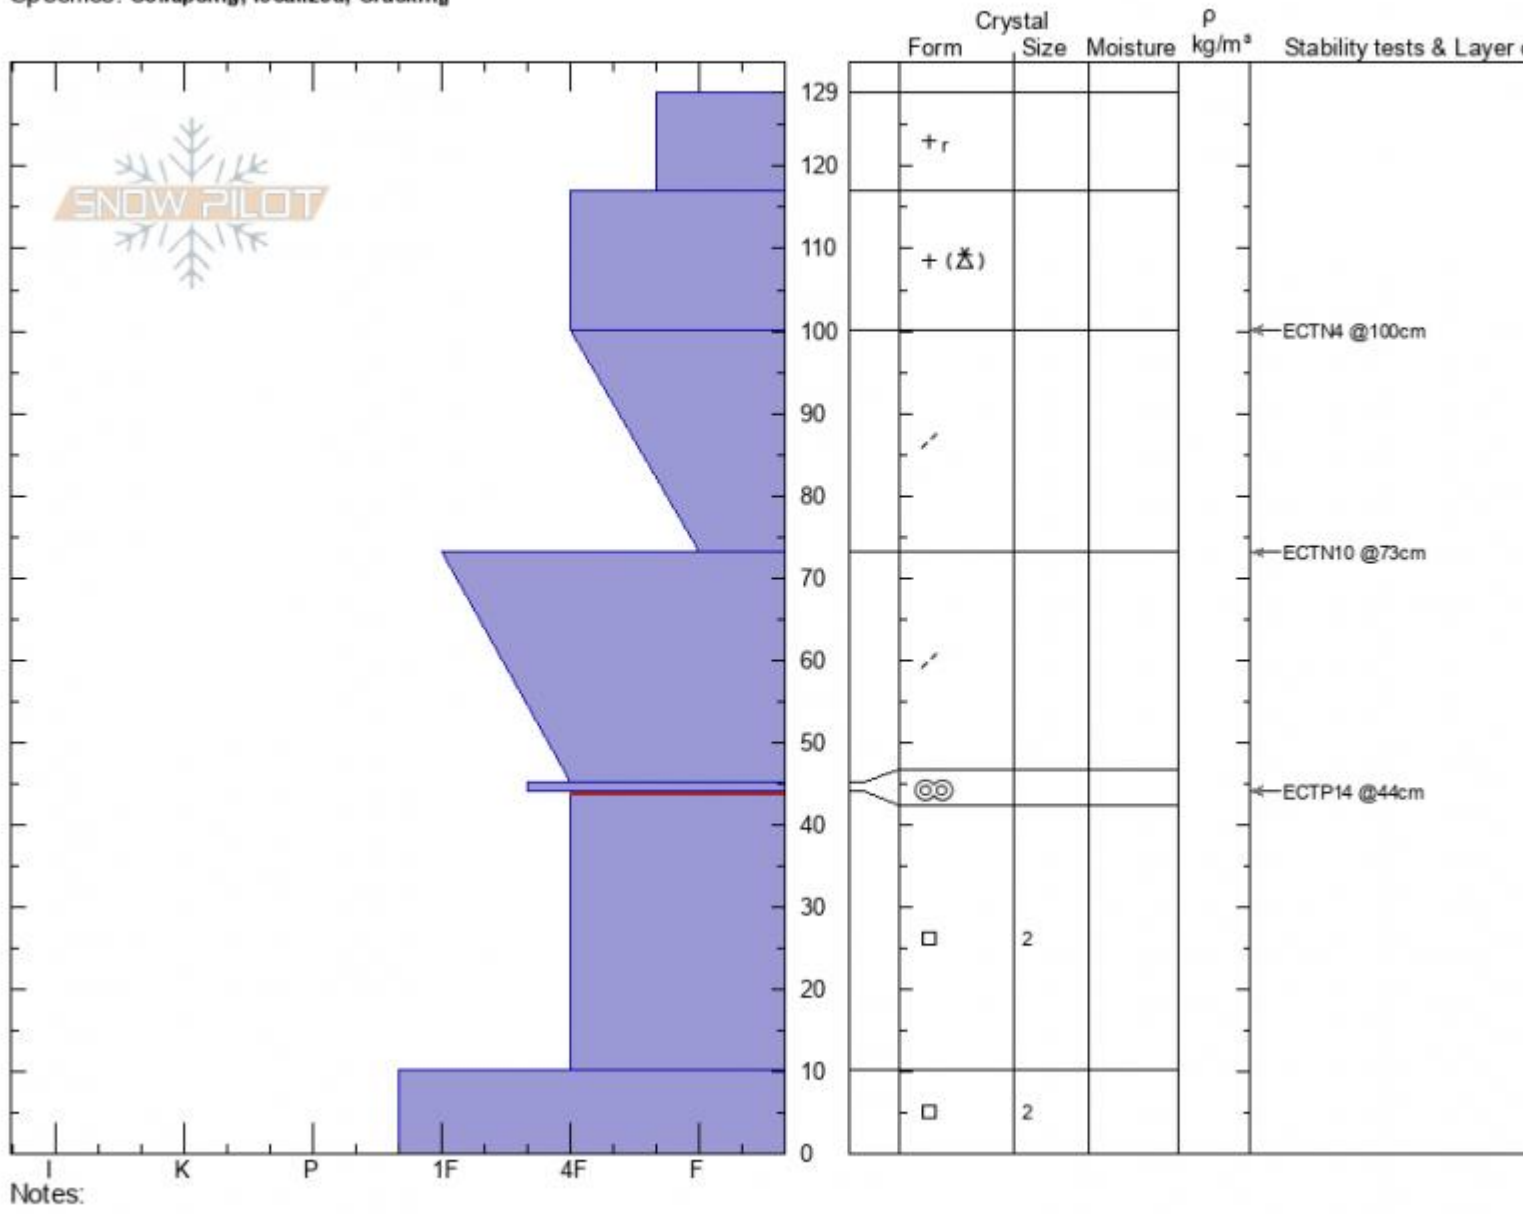

Lionhead Ridge
Lionhead Range
MT
 Elevation: **8706 ft**
 Aspect: **30°**
 Specifics: **Collapsing, localized; Cracking**

Dave Zinn
12/12/2021 - 1:00pm
 Co-ord: **44.70836N, -111.30755W**
 Slope Angle: **25°**
 Wind Loading: **yes**

Stability: **Poor**
 Air Temperature:
 Sky Cover: **OVC**
 Precipitation: **S-1**
 Wind: **SW Strong**

HS: **129** Layer Notes:
 PF: **100** 44-10cm: **Problematic layer**
 PS: **15**

Advisory Region
 Lionhead Range
 Longitude
 -111.32W
 Latitude
 44.71N
Avalanche Details: [Collapse/ Cracking Lionhead Ridge](#)
 Lionhead Range, 2021-12-12