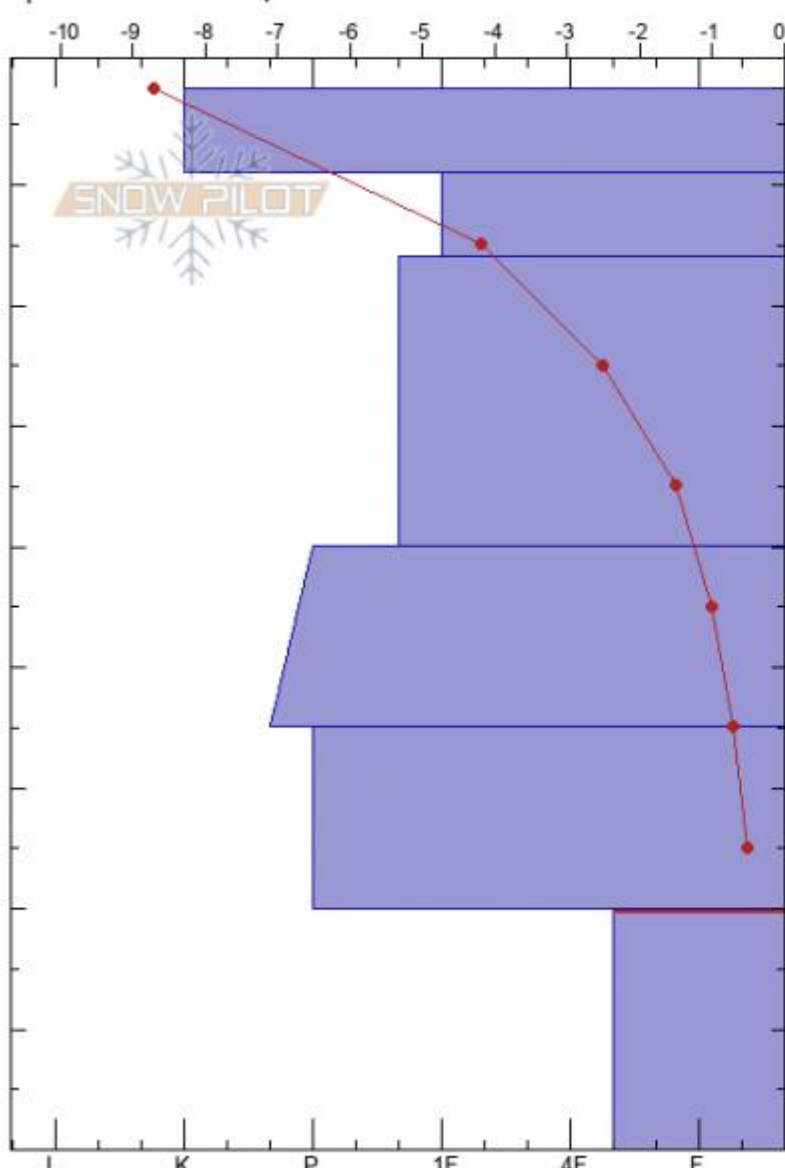

**Beehive Basin**  
**Madison Range-N**  
**MT**  
 Elevation: **8542 ft**  
 Aspect: **SW**  
 Specifics: **We skied slope**

**Zach Keskinen**  
**04/01/2021 - 10:45am**  
 Co-ord: **45.32256N, -111.38968W**  
 Slope Angle: **32°**  
 Wind Loading: **no**

Stability: **very\_good**  
 Air Temperature: **0.5°C**  
 Sky Cover: **CLR**  
 Precipitation: **NO**  
 Wind: **Calm**

HS: **88**    Layer Notes:  
 PF: **5**    20-0cm: **Problematic layer**

Form	Crystal Size	Moisture	$\rho$ kg/m <sup>3</sup>	Stability tests & Layer c
⊙⊙		D		
●	1	D		
○		D		
●	1	D		
○		D		
○ (B)	24	M		