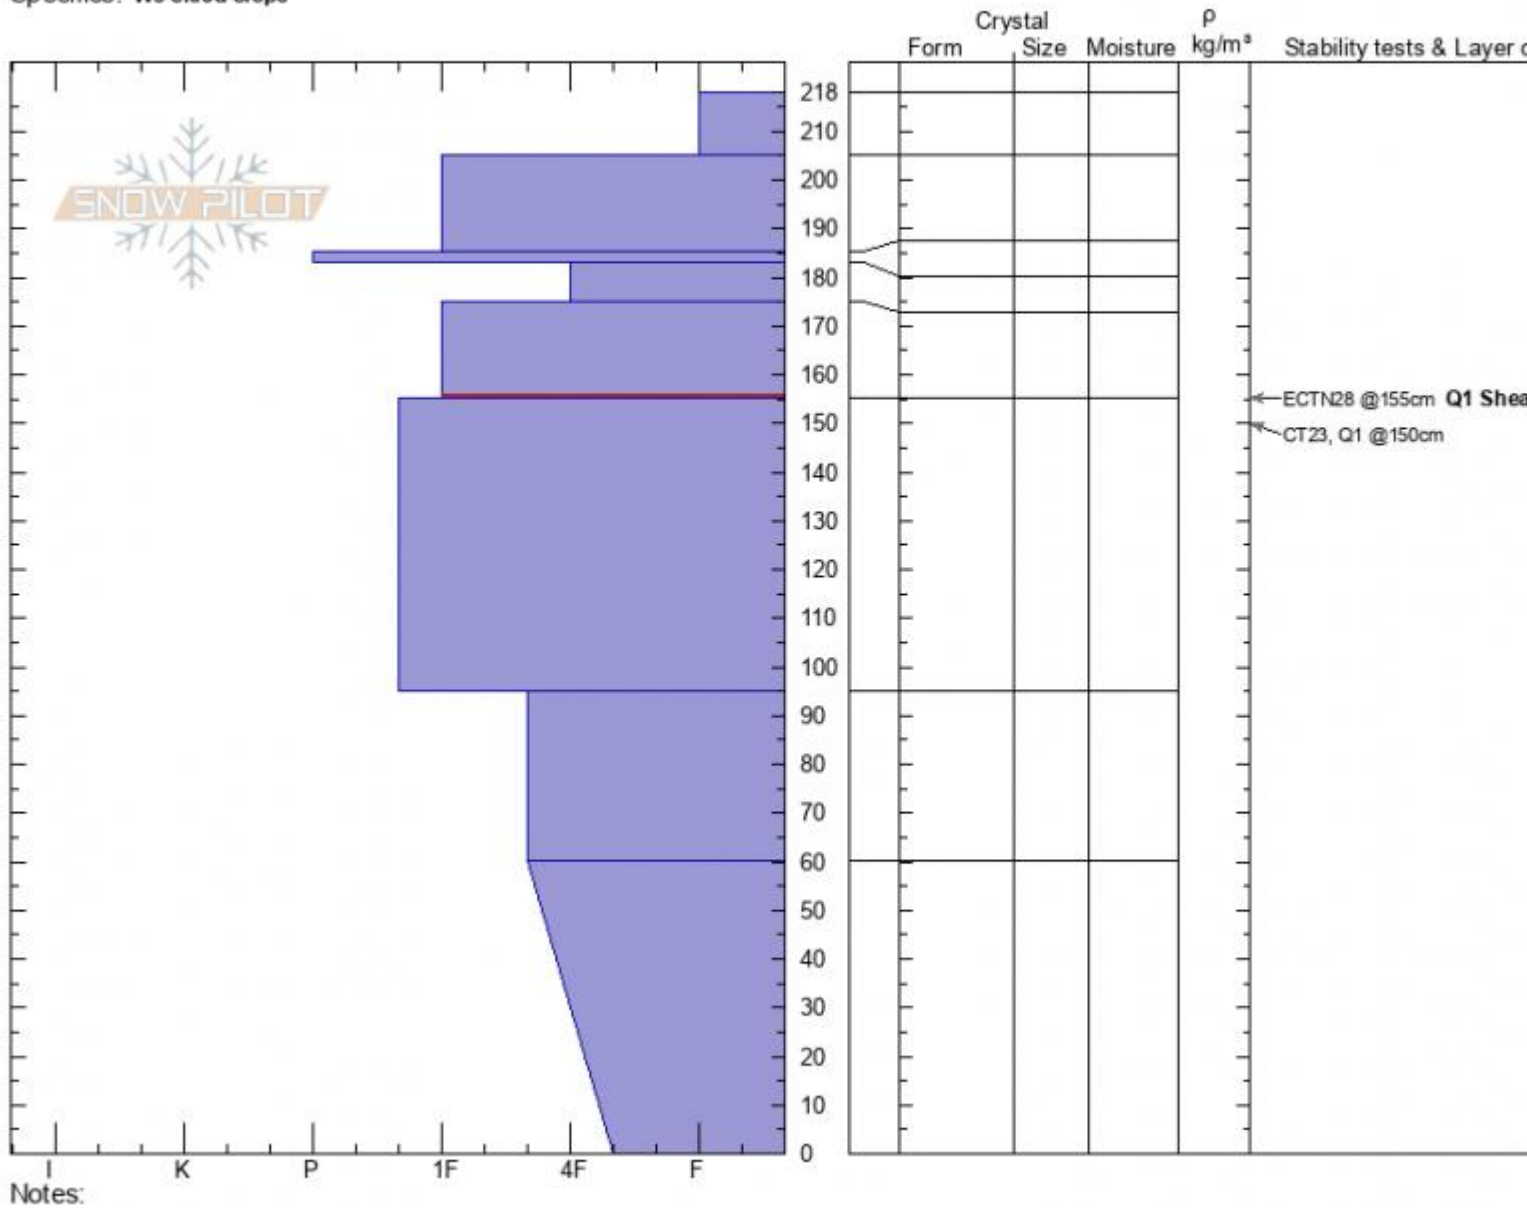

Dudley Creek
 Madison Range-N
 MT
 Elevation: 2502 m
 Aspect: NE
 Specifics: We skied slope

Erich Schreier
 03/27/2021 - 7:00pm
 Co-ord: 45.28594N, -111.28725W
 Slope Angle: 32°
 Wind Loading: previous

Stability:
 Air Temperature: 0°C
 Sky Cover: CLR
 Precipitation: NO
 Wind: S Calm

HS: 218 Layer Notes:
 175-155cm: Problematic layer

Advisory Region
 Northern Madison
 Longitude
 -111.29W
 Latitude
 45.29N