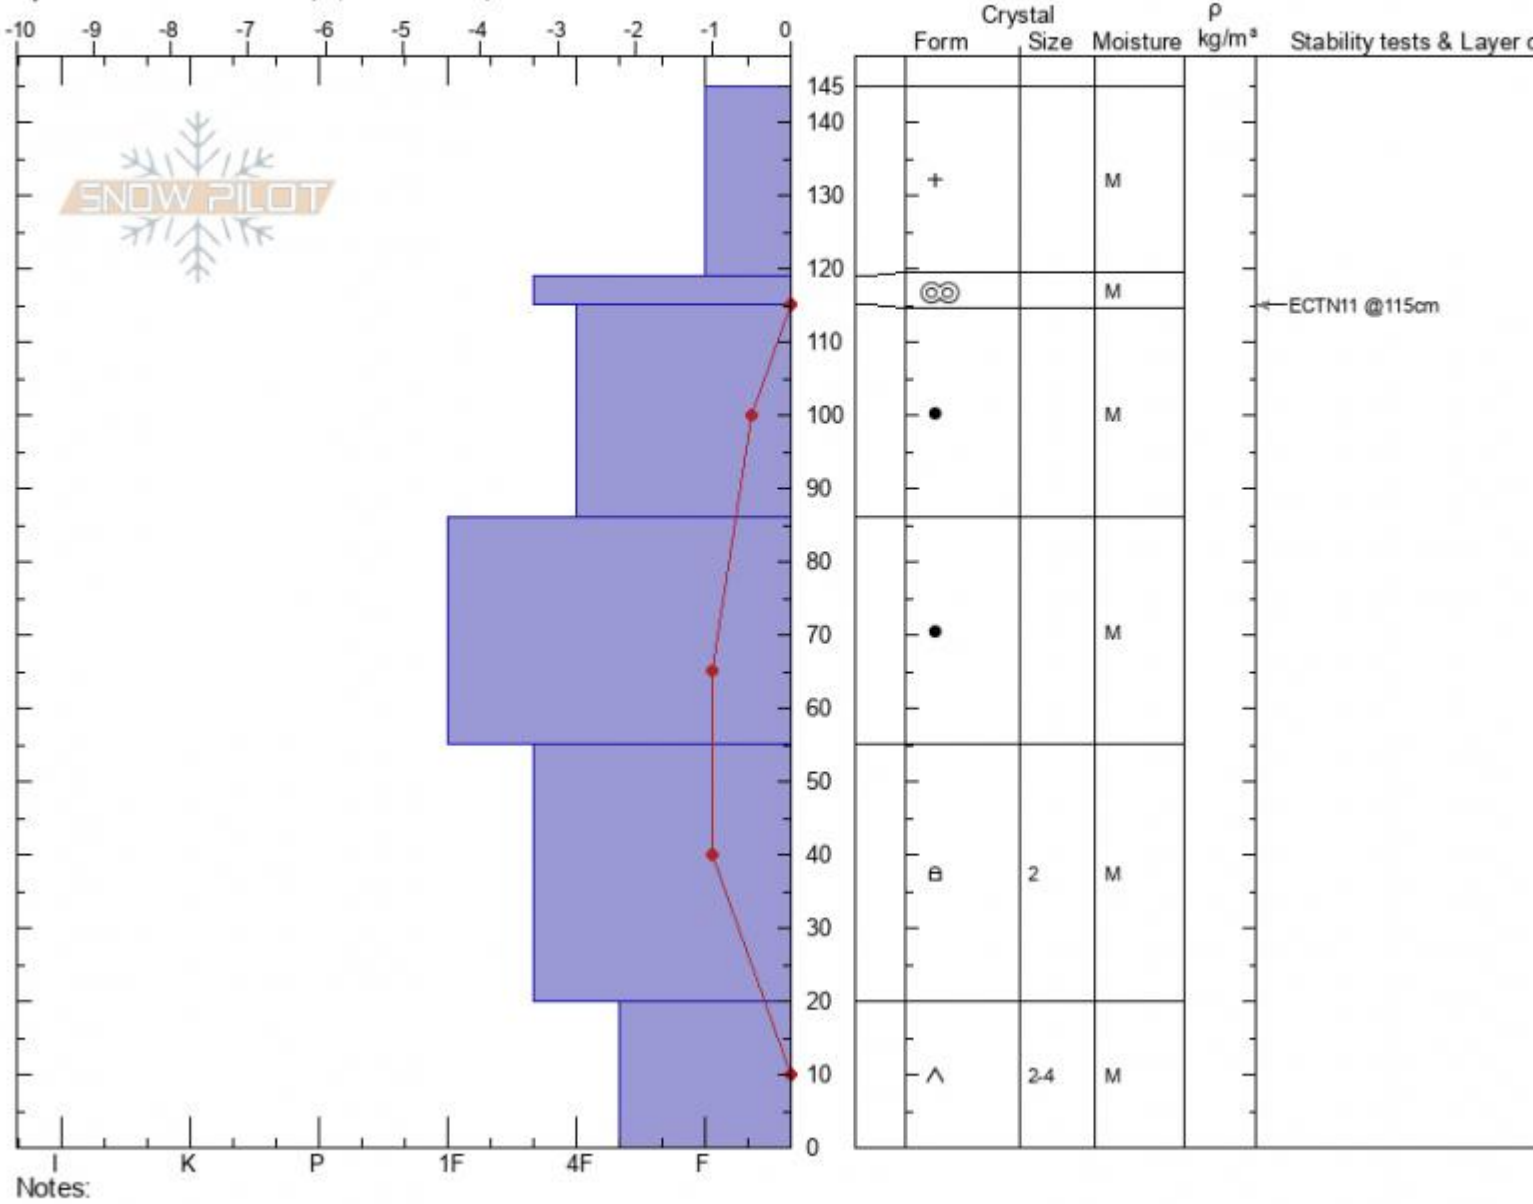

Bacon Rind
Madison Range-S
MT
 Elevation: **8800 ft**
 Aspect: **85°**
 Specifics: **Ski tracks on slope; We skied slope**

Ian Hoyer
03/20/2021 - 12:00pm
 Co-ord: **44.96000N, -111.09923W**
 Slope Angle: **27°**
 Wind Loading: **no**

Stability: **fair**
 Air Temperature: **2°C**
 Sky Cover: **OVC**
 Precipitation: **S-1**
 Wind: **Calm**

HS: **145** Layer Notes:
 20-0cm: **Problematic layer**

Notes:
 Advisory Region
 Southern Madison
 Longitude
 -111.10W
 Latitude
 44.96N
 Southern Madison, 2021-03-20