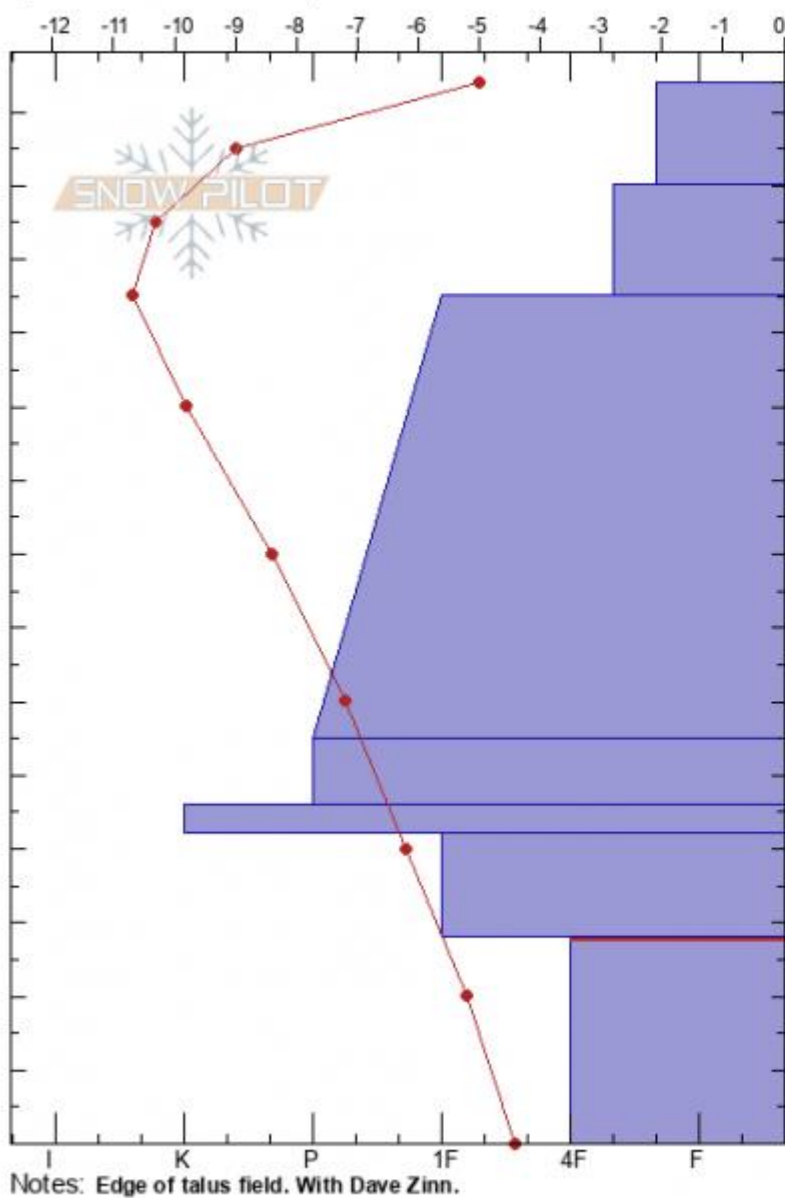

**Frazier Basin**  
**Bridger Range**  
**MT**  
 Elevation: **8288 ft**  
 Aspect: **N**  
 Specifics: **Ski tracks on slope**

**Zach Keskinen**  
**03/14/2021 - 11:30am**  
 Co-ord: **45.92263N, -110.97569W**  
 Slope Angle: **27°**  
 Wind Loading: **no**

Stability: **good**  
 Air Temperature: **1°C**  
 Sky Cover: **FEW**  
 Precipitation: **NO**  
 Wind: **E Light Breeze**

HS: **144** Layer Notes:  
 PF: **30** 28-0cm: **Problematic layer**

Form	Crystal Size	Moisture	$\rho$ kg/m <sup>3</sup>	Stability tests & Layer
+		D		
/ (X)				← ECTN13 @115cm
•	0.5-1			
B	1			
■				
□	1-3			← ECTP25 @28cm
^ (A)	3-6 (10)			