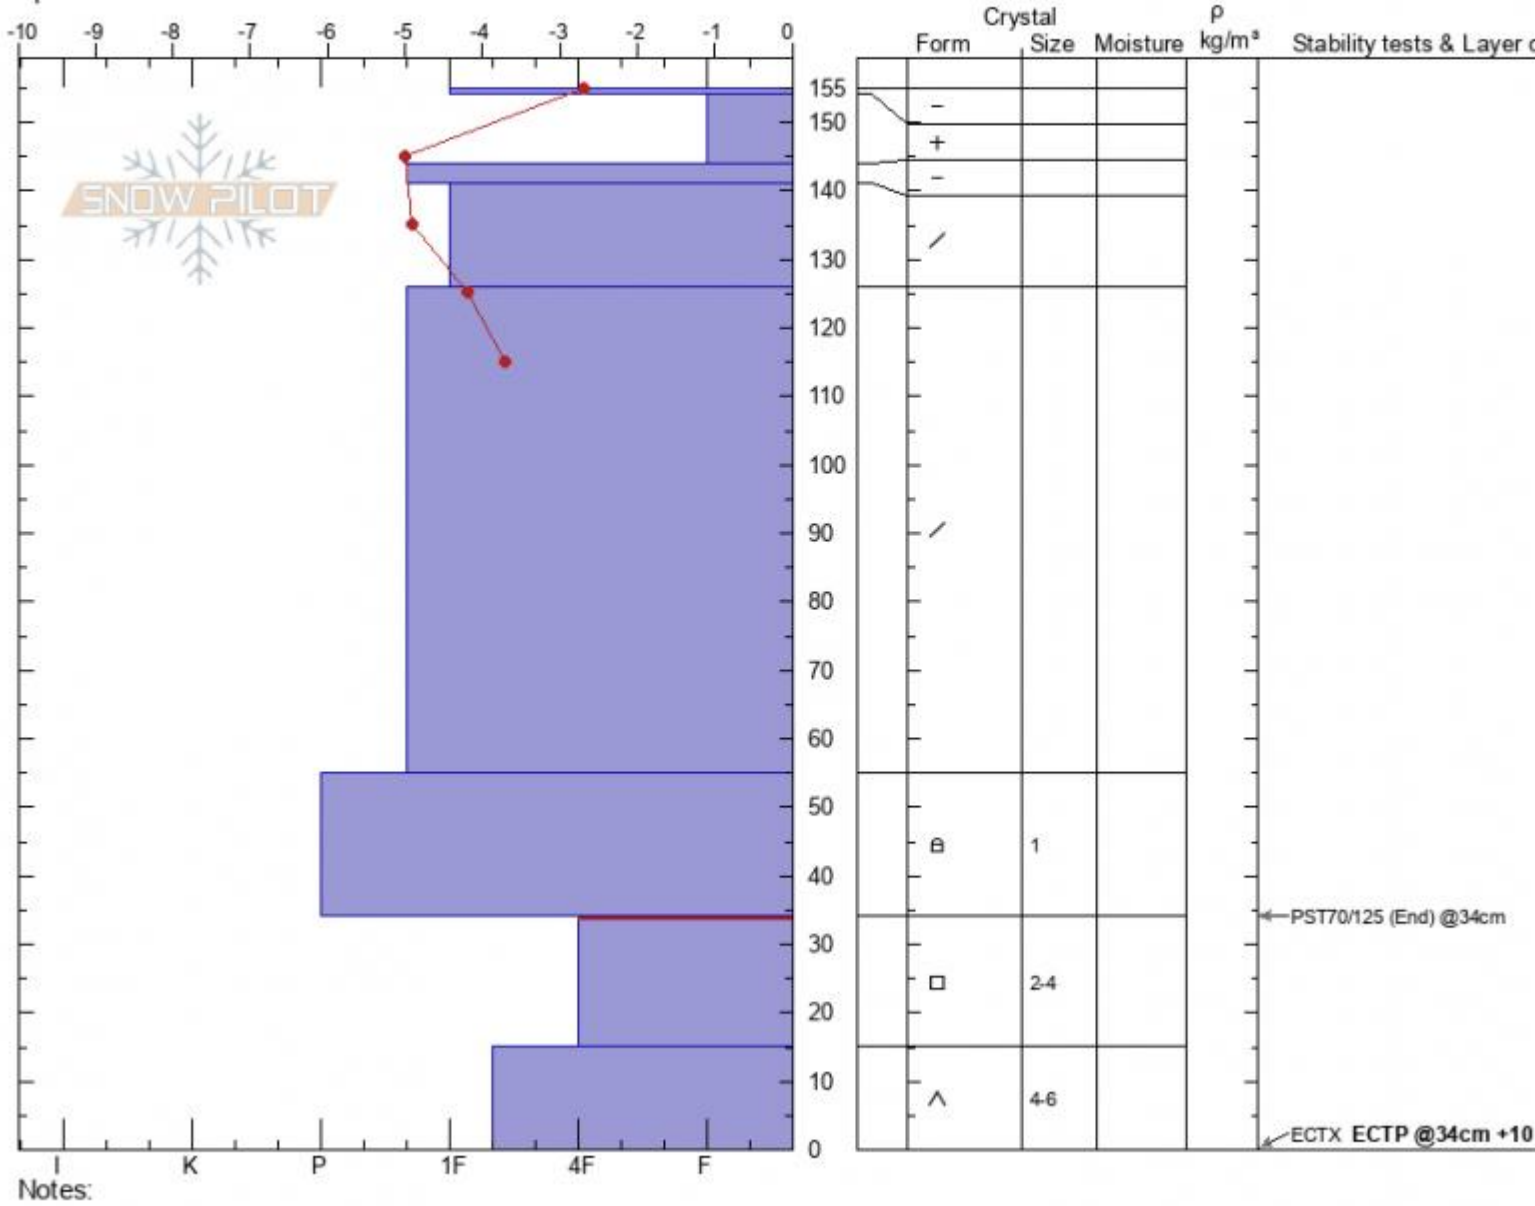

Throne Profile
Bridger Range
MT
 Elevation: **8060 ft**
 Aspect: **90°**
 Specifics:

Dave Zinn
03/08/2021 - 11:00am
 Co-ord: **45.88314N, -110.94964W**
 Slope Angle: **35°**
 Wind Loading: **no**

Stability: **good**
 Air Temperature: **-0.5°C**
 Sky Cover: **BKN**
 Precipitation: **NO**
 Wind: **Calm**

HS: **155** Layer Notes:
 34-15cm: **Problematic layer**

Advisory Region
 Bridger Range
 Longitude
 -110.95W
 Latitude
 45.88N
 Bridger Range, 2021-03-08