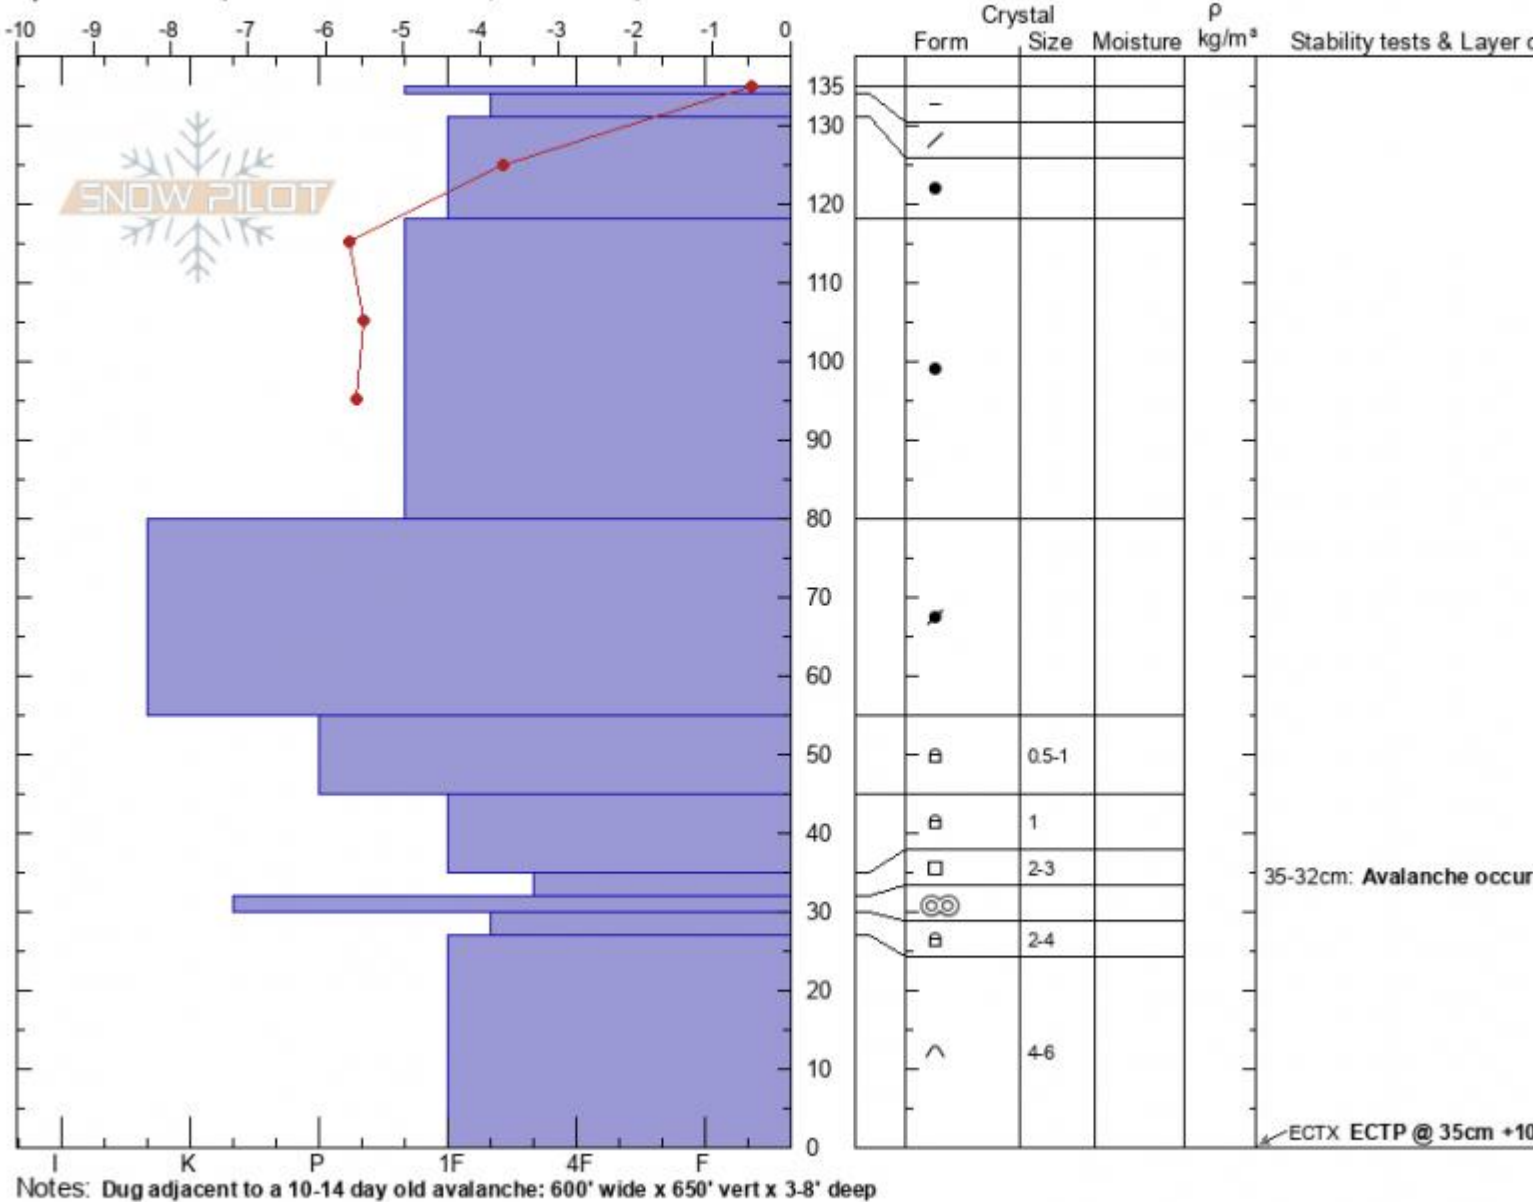

Arden Profile  
 Gallatin Range-N  
 MT  
 Elevation: 10022 ft  
 Aspect: 130°  
 Specifics: Pit is adjacent to avalanche: flank; We skied slope

Dave Zinn  
 03/07/2021 - 1:15am  
 Co-ord: 45.41242N, -110.98846W  
 Slope Angle: 35°  
 Wind Loading: previous

Stability: good  
 Air Temperature: -3°C  
 Sky Cover: FEW  
 Precipitation: NO  
 Wind: W Light Breeze

HS: 135 Layer Notes:  
 35-32cm: Avalanche occurred

Advisory Region  
 Northern Gallatin  
 Longitude  
 -110.97W  
 Latitude  
 45.42N

**Avalanche Details:** [Two large deep slabs near Maid of the Mist](#)  
 Northern Gallatin, 2021-03-07