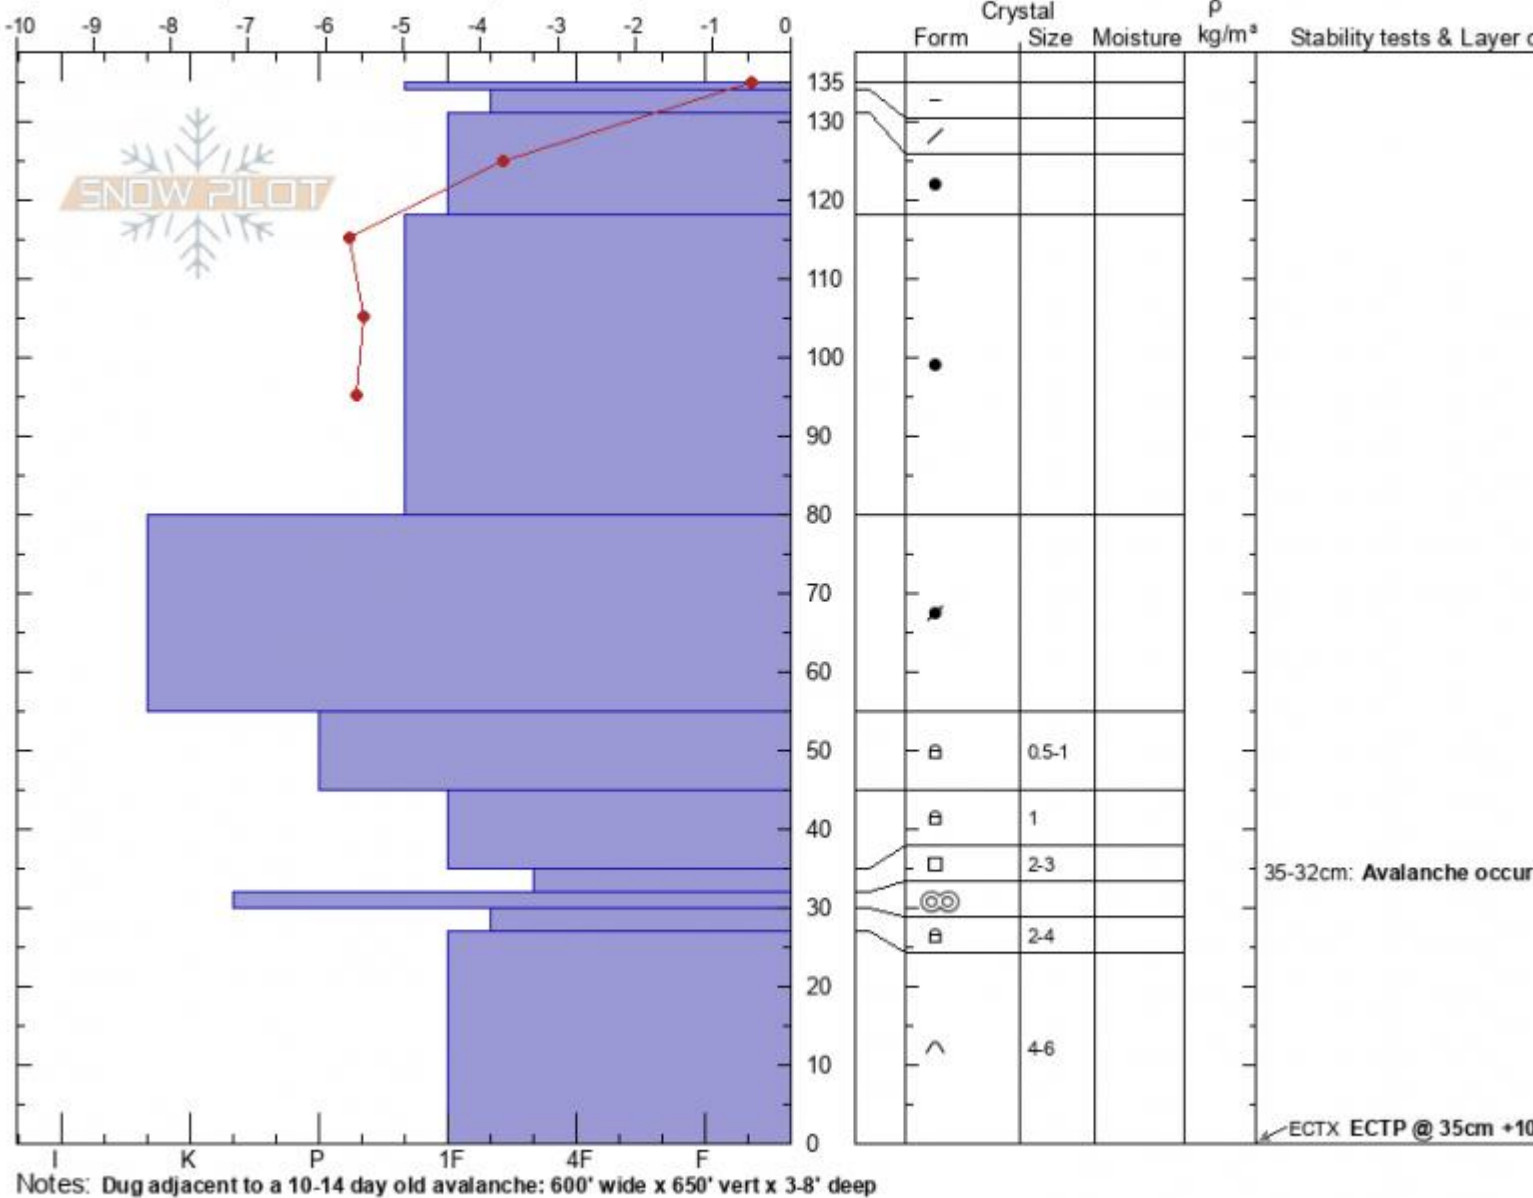

Arden Profile
 Gallatin Range-N
 MT
 Elevation: 10022 ft
 Aspect: 130°
 Specifics: Pit is adjacent to avalanche: flank; We skied slope

Dave Zinn
 03/07/2021 - 1:15am
 Co-ord: 45.41242N, -110.98846W
 Slope Angle: 35°
 Wind Loading: previous

Stability: good
 Air Temperature: -3°C
 Sky Cover: FEW
 Precipitation: NO
 Wind: W Light Breeze

HS: 135 Layer Notes:
 35-32cm: Avalanche occurred

Advisory Region
 Northern Gallatin
 Longitude
 -110.97W
 Latitude
 45.42N

Avalanche Details: [Two large deep slabs near Maid of the Mist](#)
 Northern Gallatin, 2021-03-07