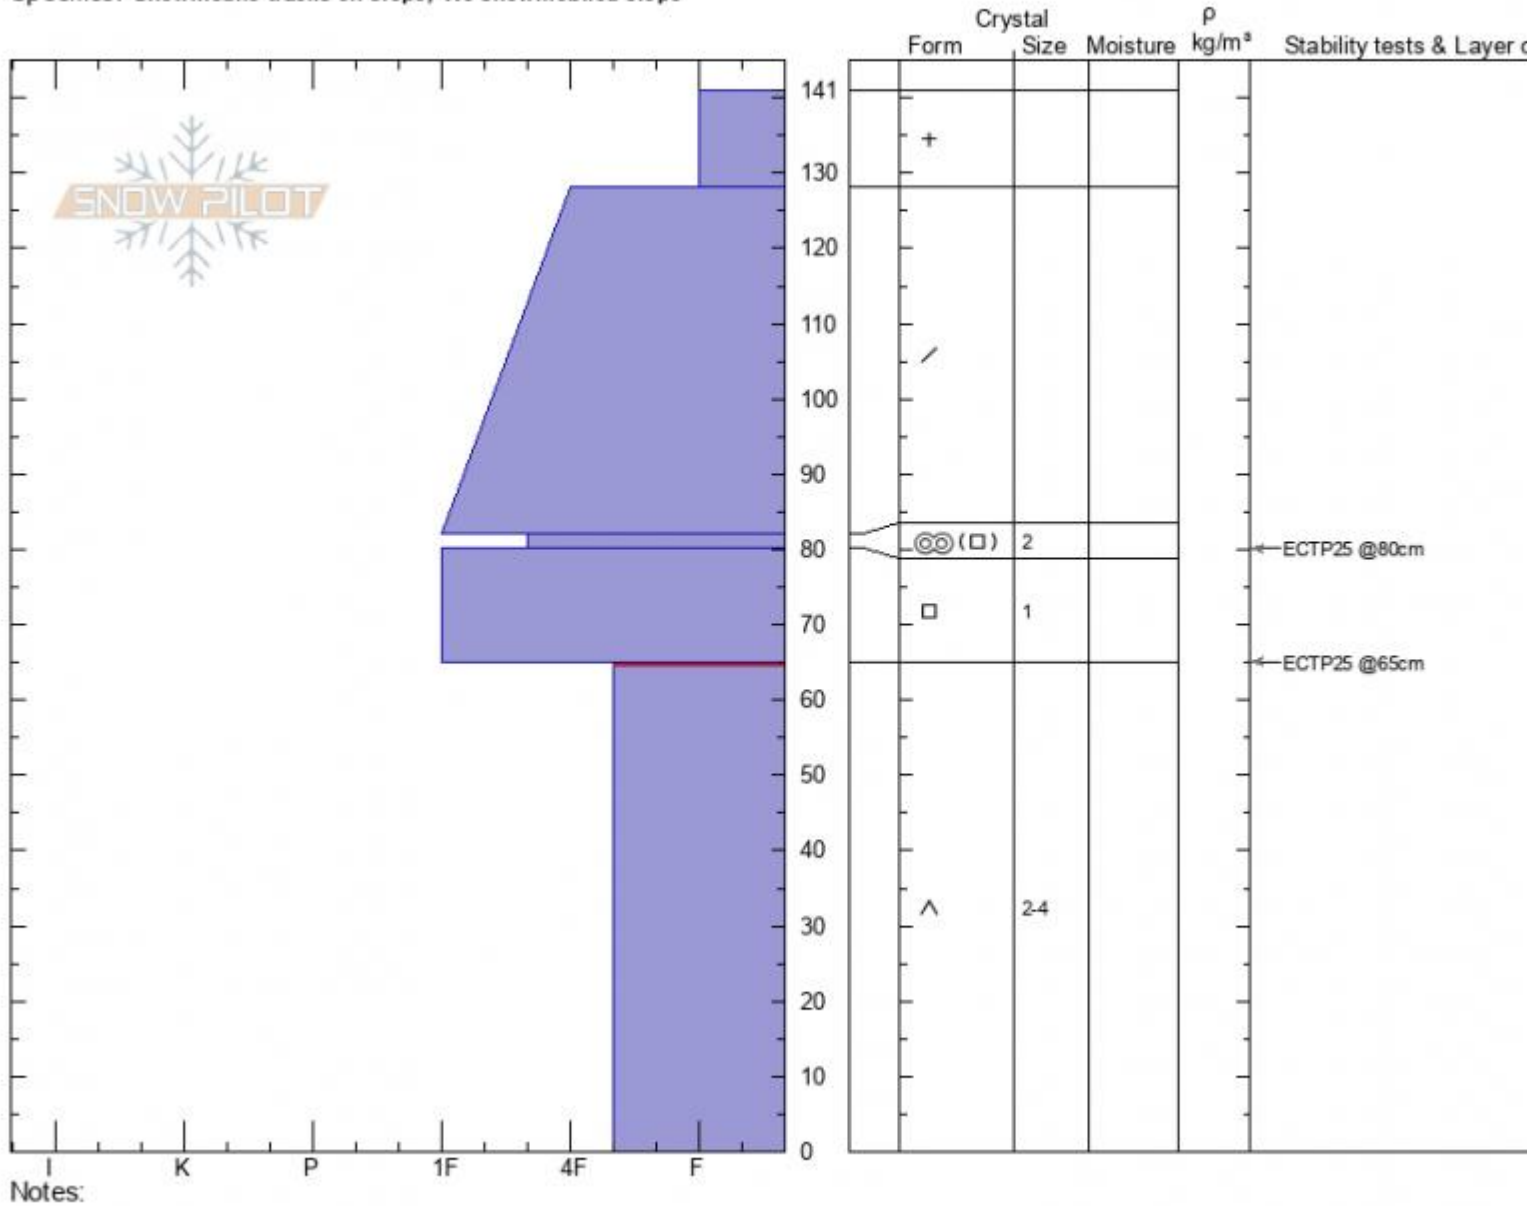

Kirkwood Ridge  
 Madison Range-S  
 MT  
 Elevation: 8350 ft  
 Aspect: 240°  
 Specifics: Snowmobile tracks on slope; We snowmobiled slope

Dave Zinn  
 03/01/2021 - 2:15am  
 Co-ord: 44.86144N, -111.23657W  
 Slope Angle: 22°  
 Wind Loading: no

Stability: fair  
 Air Temperature:  
 Sky Cover: CLR  
 Precipitation: NO  
 Wind: SW Calm

HS: 141 Layer Notes:  
 65-0cm: Problematic layer

Notes:  
 Advisory Region  
 Southern Madison  
 Longitude  
 -111.24W  
 Latitude  
 44.87N  
 Southern Madison, 2021-03-04