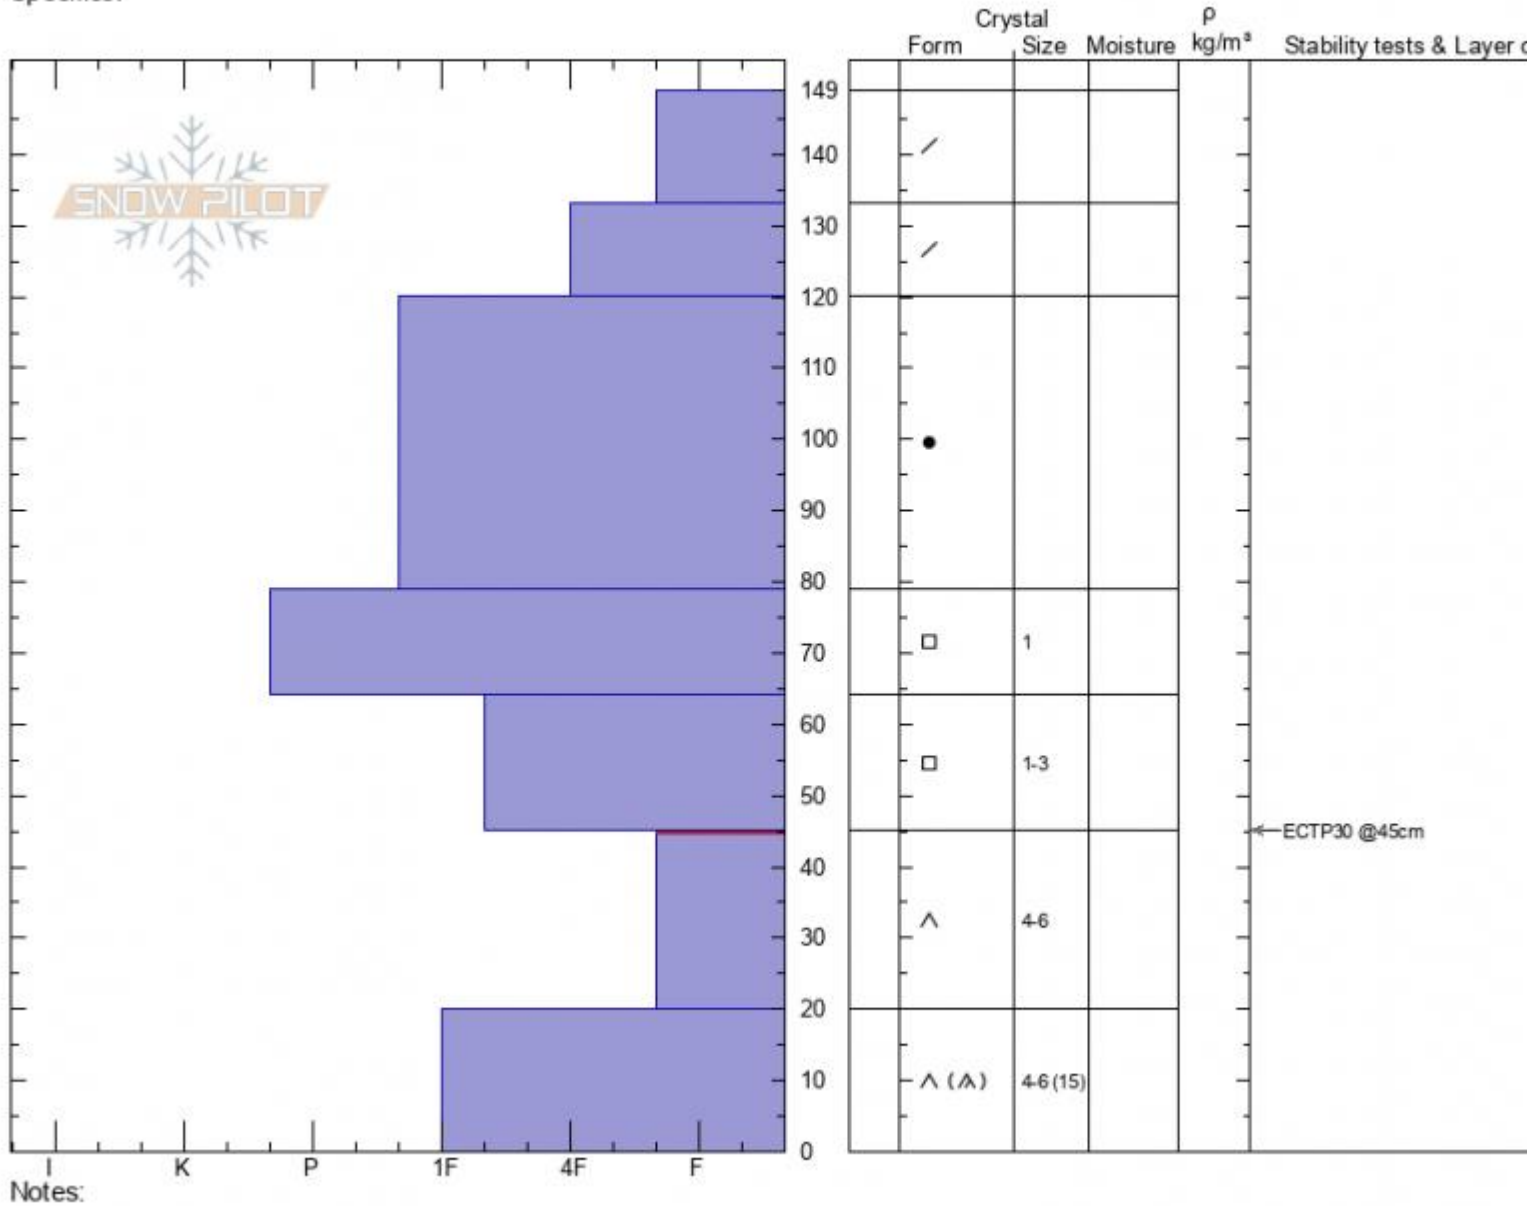

Targhee Creek
 Lionhead Range
 MT
 Elevation: 9047 ft
 Aspect: 355°
 Specifics:

Dave Zinn
 03/03/2021 - 12:00pm
 Co-ord: 44.73387N, -111.37470W
 Slope Angle: 20°
 Wind Loading:

Stability: fair
 Air Temperature:
 Sky Cover: CLR
 Precipitation: NO
 Wind: Calm

HS: 149 Layer Notes:
 45-20cm: Problematic layer

Advisory Region
 Lionhead Range
 Longitude
 -111.32W
 Latitude
 44.73N
 Lionhead Range, 2021-03-03