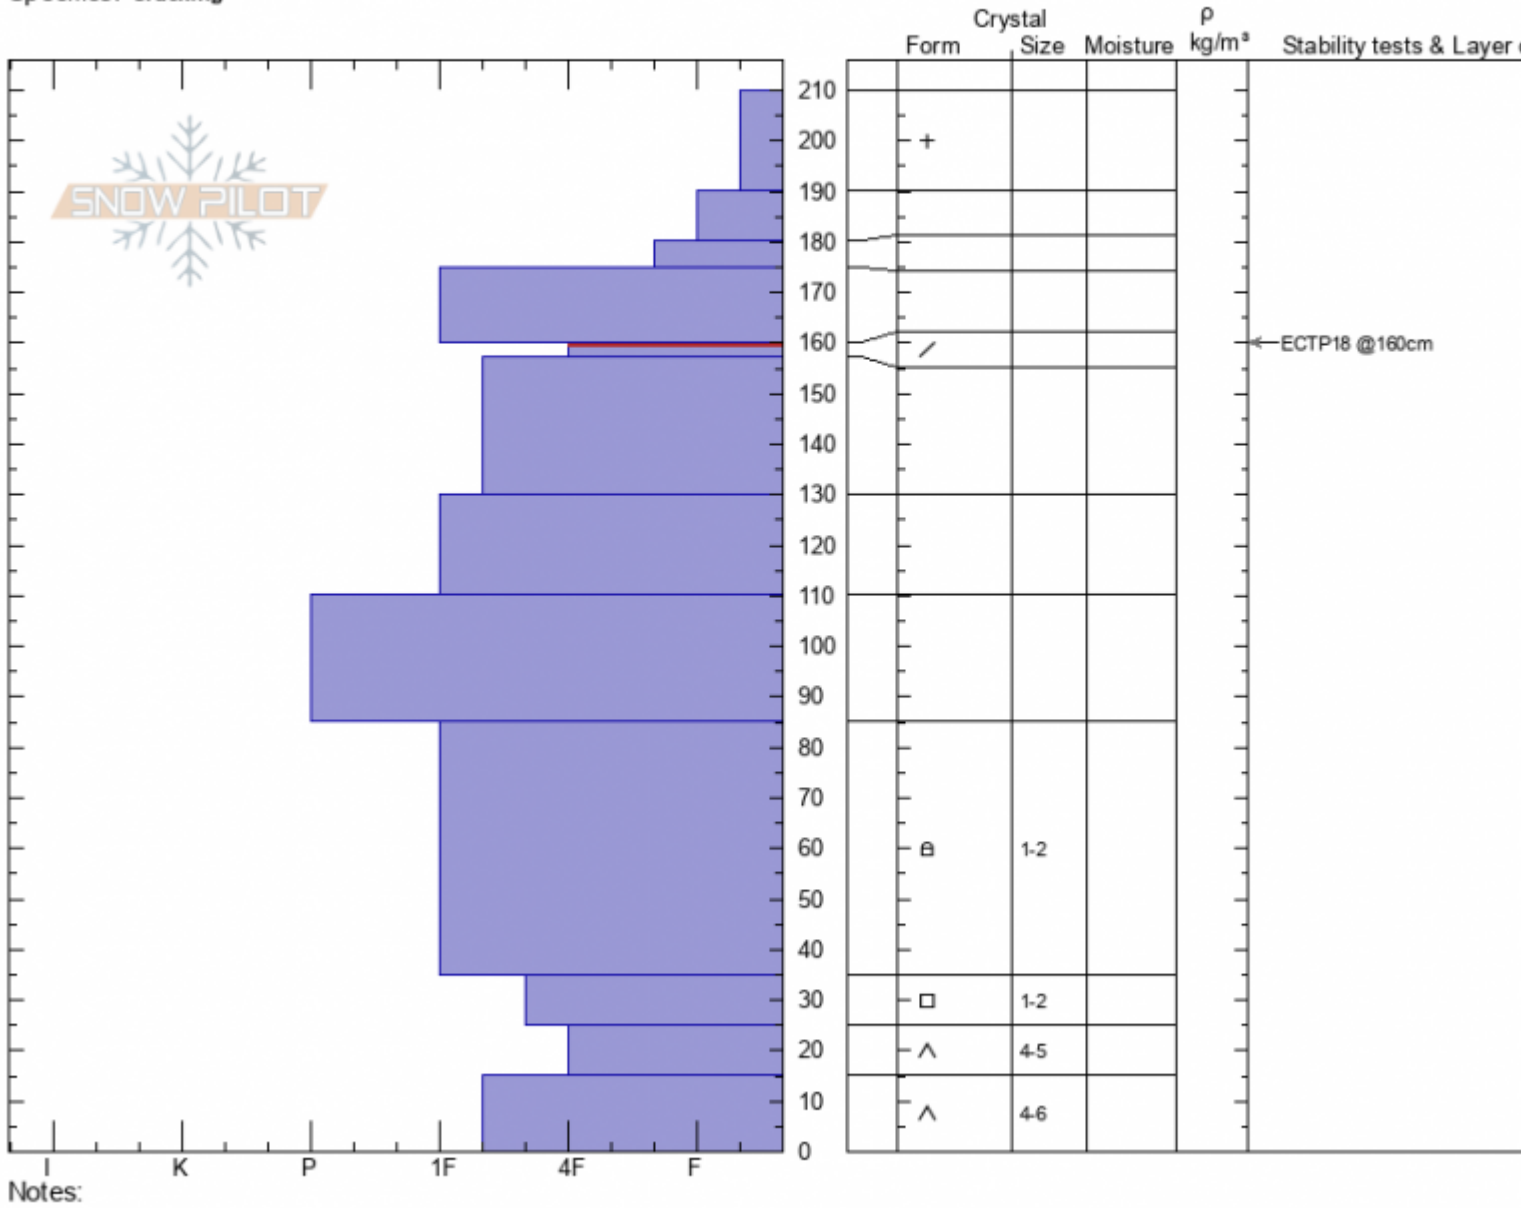

Lazy Susan
Bridger Range
MT
 Elevation: **8258 ft**
 Aspect: **60°**
 Specifics: **Cracking**

Doug Chabot-Admin
02/28/2021 - 11:00am
 Co-ord: **45.82964N, -110.93419W**
 Slope Angle: **32°**
 Wind Loading: **yes**

Stability: **poor**
 Air Temperature: **-11°C**
 Sky Cover: **FEW**
 Precipitation: **NO**
 Wind: **W Strong**

HS: 210 Layer Notes:
 160-157cm: **Problematic layer**

Advisory Region
 Bridger Range
 Longitude
 -110.93W
 Latitude
 45.83N
 Bridger Range, 2021-02-28