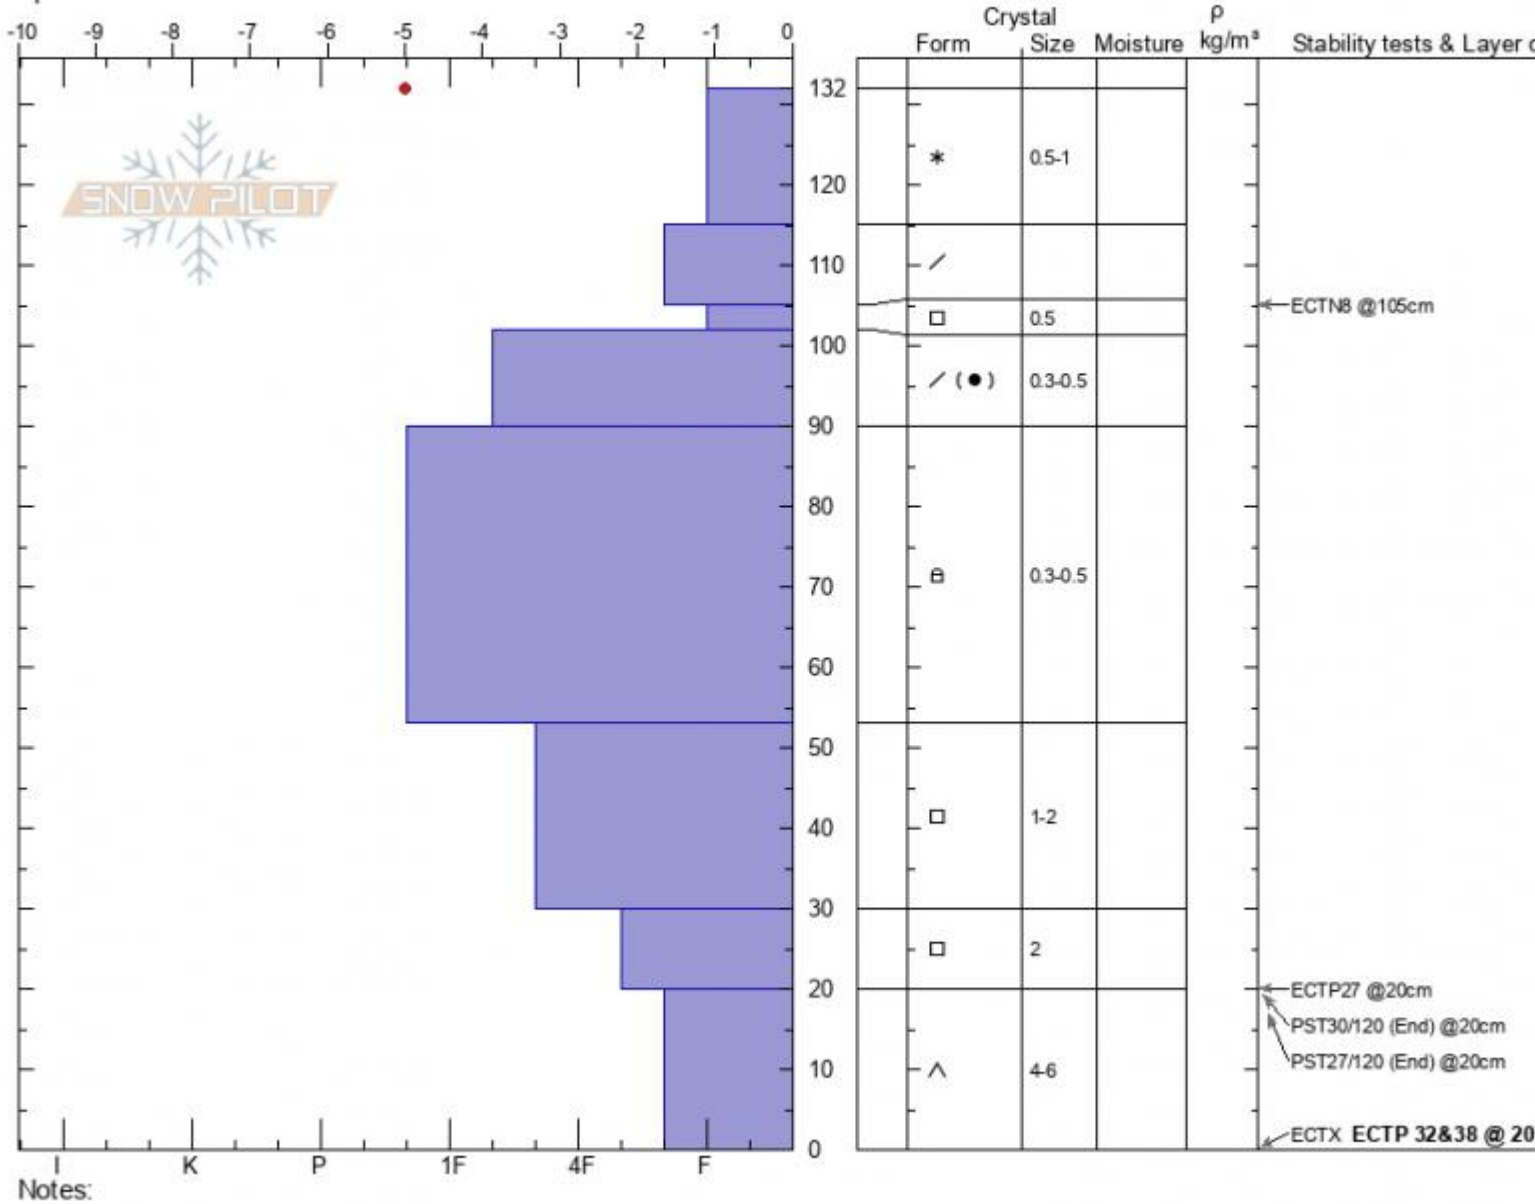

Mt Ellis N Ridge
Gallatin Range-N
MT
 Elevation: **7760 ft**
 Aspect: **70°**
 Specifics:

Alex Marienthal
02/27/2021 - 9:35am
 Co-ord: **45.58451N, -110.95823W**
 Slope Angle: **25°**
 Wind Loading: **previous**

Stability: **fair**
 Air Temperature: **-7°C**
 Sky Cover: **SCT**
 Precipitation: **NO**
 Wind: **Calm**

HS: **132** Layer Notes:
 PF: **35** 20-0cm: **Problematic layer**
 PS: **20**

Notes:
 Advisory Region
 Northern Gallatin
 Longitude
 -110.96W
 Latitude
 45.58N
 Northern Gallatin, 2021-02-27