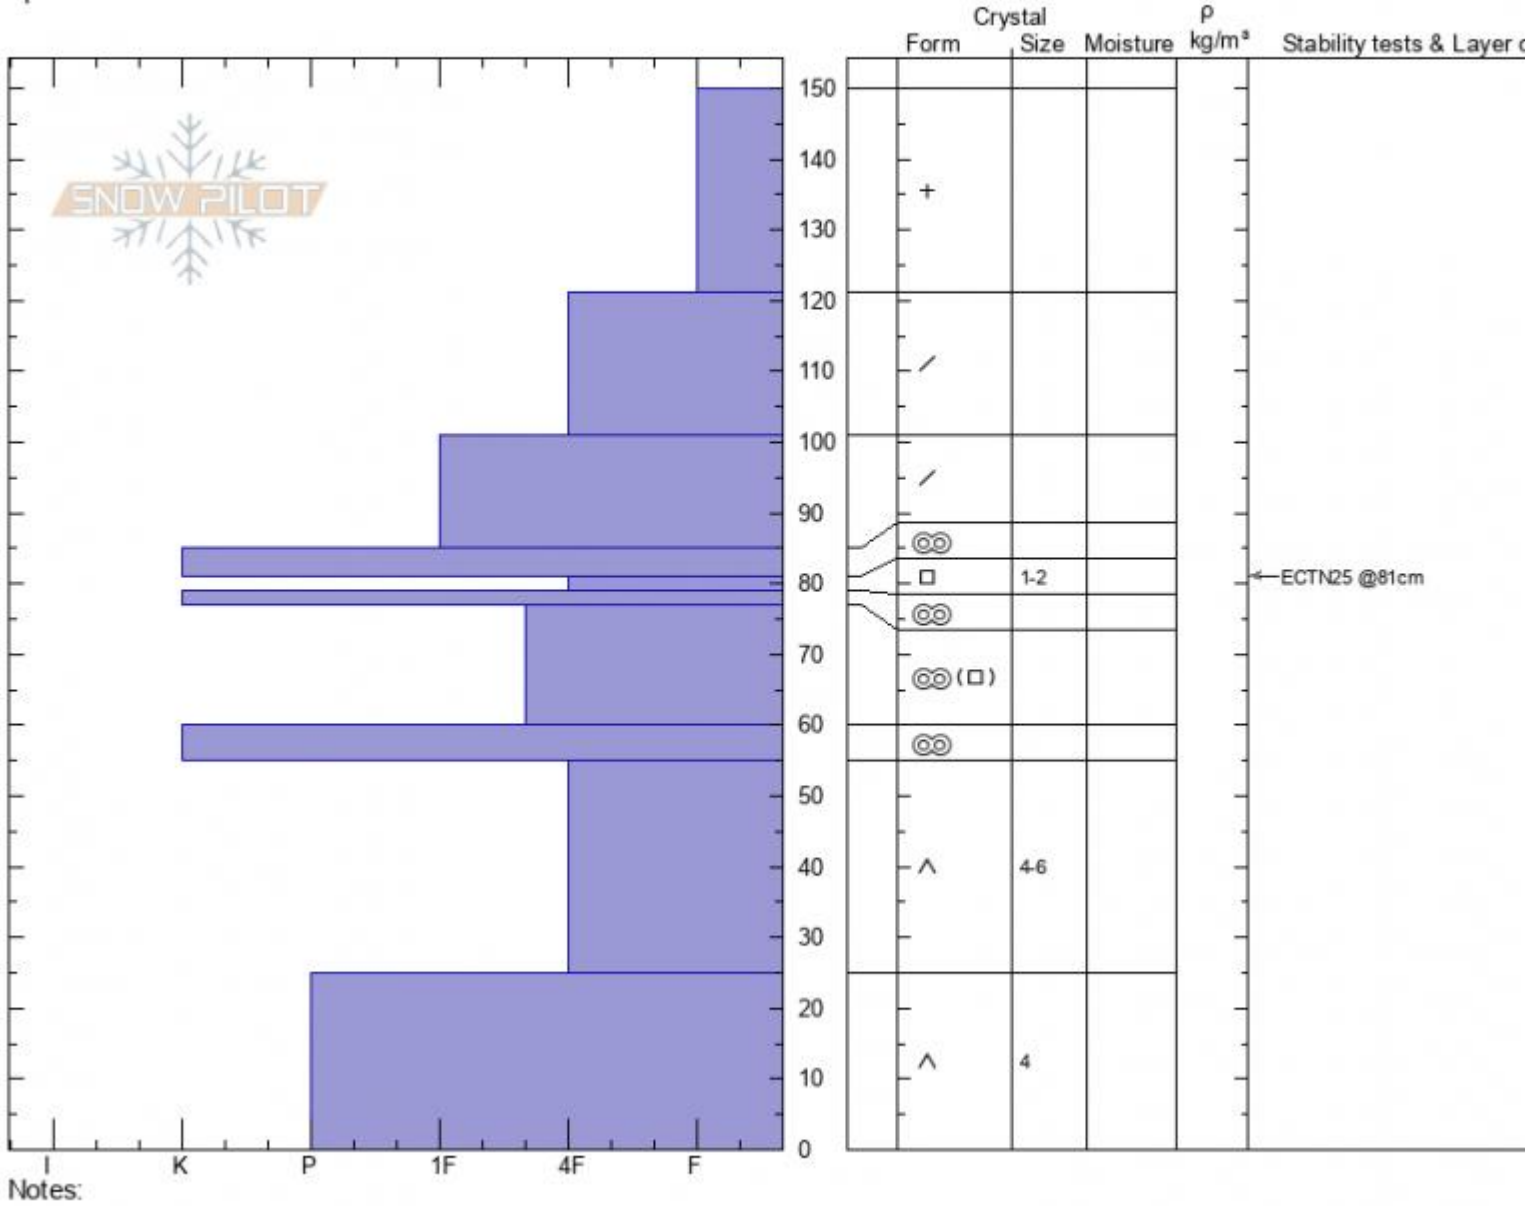

**Scotch Bonnet**  
**Cooke City**  
**MT**  
 Elevation: **10071 ft**  
 Aspect: **190°**  
 Specifics:

**Dave Zinn**  
**02/17/2021 - 3:00am**  
 Co-ord: **45.07168N, -109.94542W**  
 Slope Angle: **35°**  
 Wind Loading: **no**

Stability: **good**  
 Air Temperature:  
 Sky Cover: **SCT**  
 Precipitation: **S-1**  
 Wind: **SW Light Breeze**

HS: **150** Layer Notes:  
 PF: **130** 81-79cm: **Problematic layer**

Advisory Region  
 Cooke City  
 Longitude  
 -109.95W  
 Latitude  
 45.06N  
 Cooke City, 2021-02-17