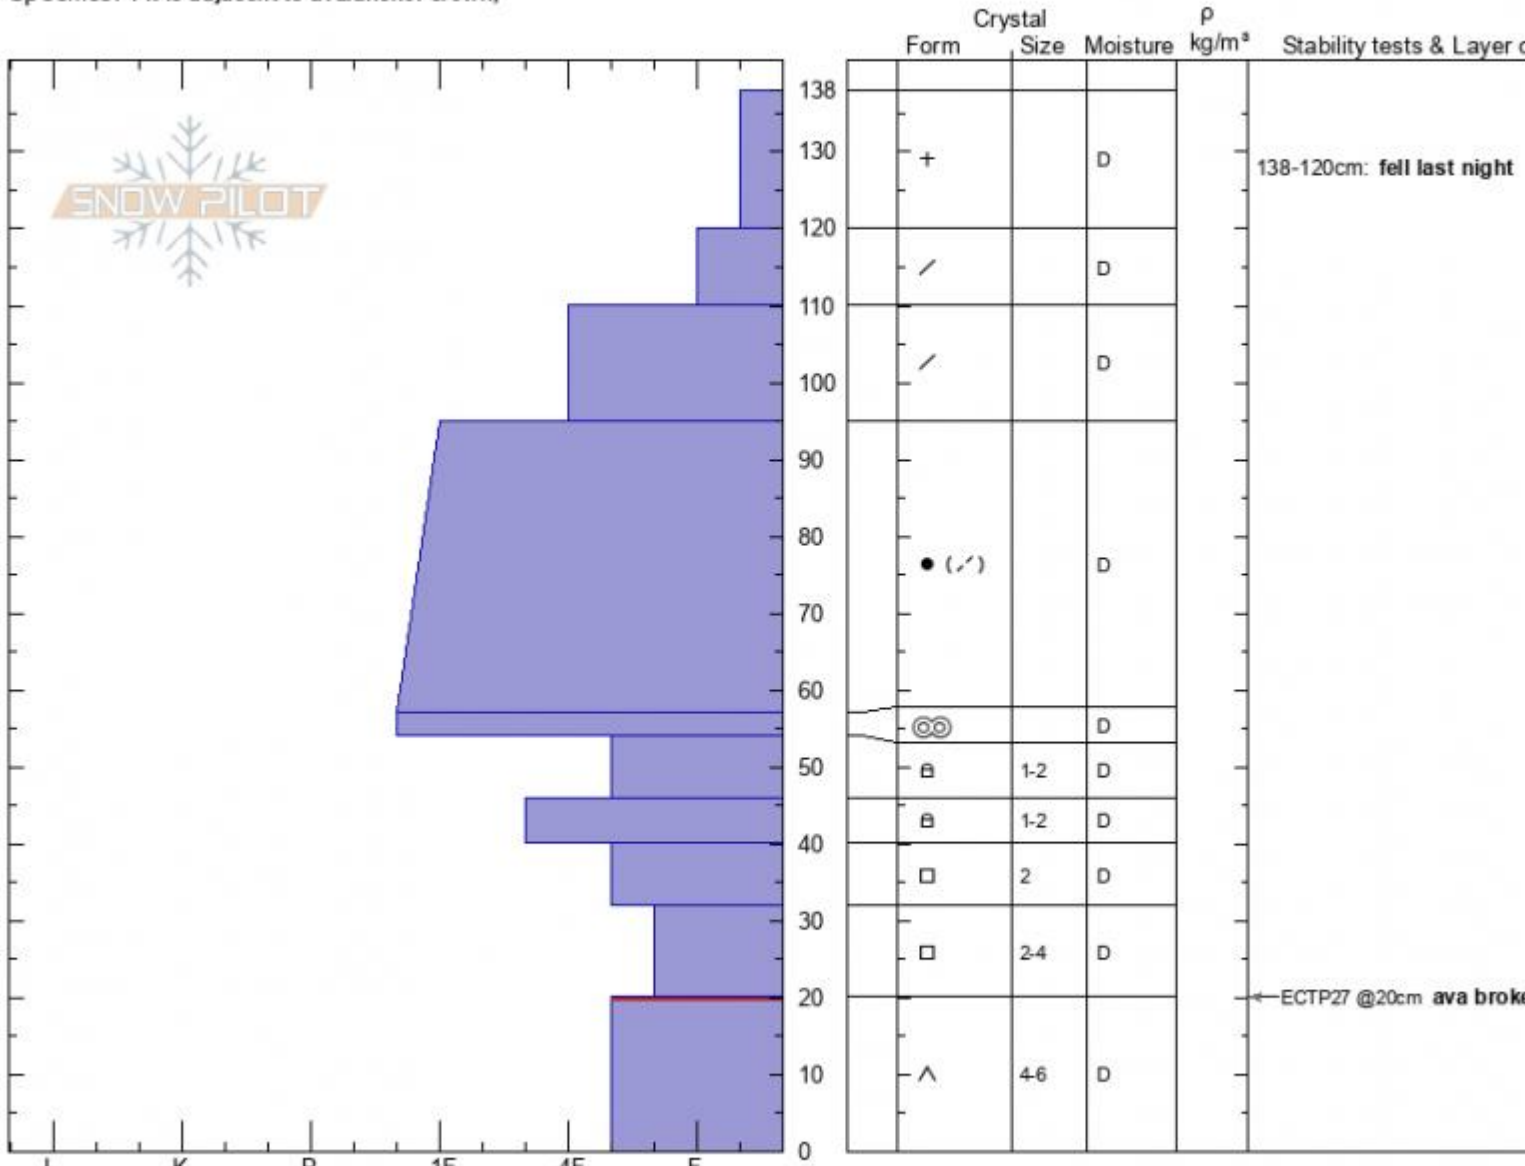

Beehive Fatality
Madison Range-N
MT

Elevation: **9200 ft**
 Aspect: **270°**
 Specifics: Pit is adjacent to avalanche: crown;

Doug Chabot-Admin
02/15/2021 - 11:50am
 Co-ord: **45.32733N, -111.38312W**
 Slope Angle: **40°**
 Wind Loading: **previous**

Stability:
 Air Temperature: **-9°C**
 Sky Cover: **OVC**
 Precipitation: **S1**
 Wind: **Calm**

HS: **138** Layer Notes:
 138-120cm: **fell last night**
 20-0cm: **Problematic layer**

Notes: This snowpit was part of the accident investigation of an avalanche that occurred on 2/14/2021. 1 splitboarder was killed.

Advisory Region
 Northern Madison
 Longitude
 -111.39W
 Latitude
 45.34N

Avalanche Details: [Splitboarder triggered, caught and killed in Beehive](#)
 Northern Madison, 2021-02-16