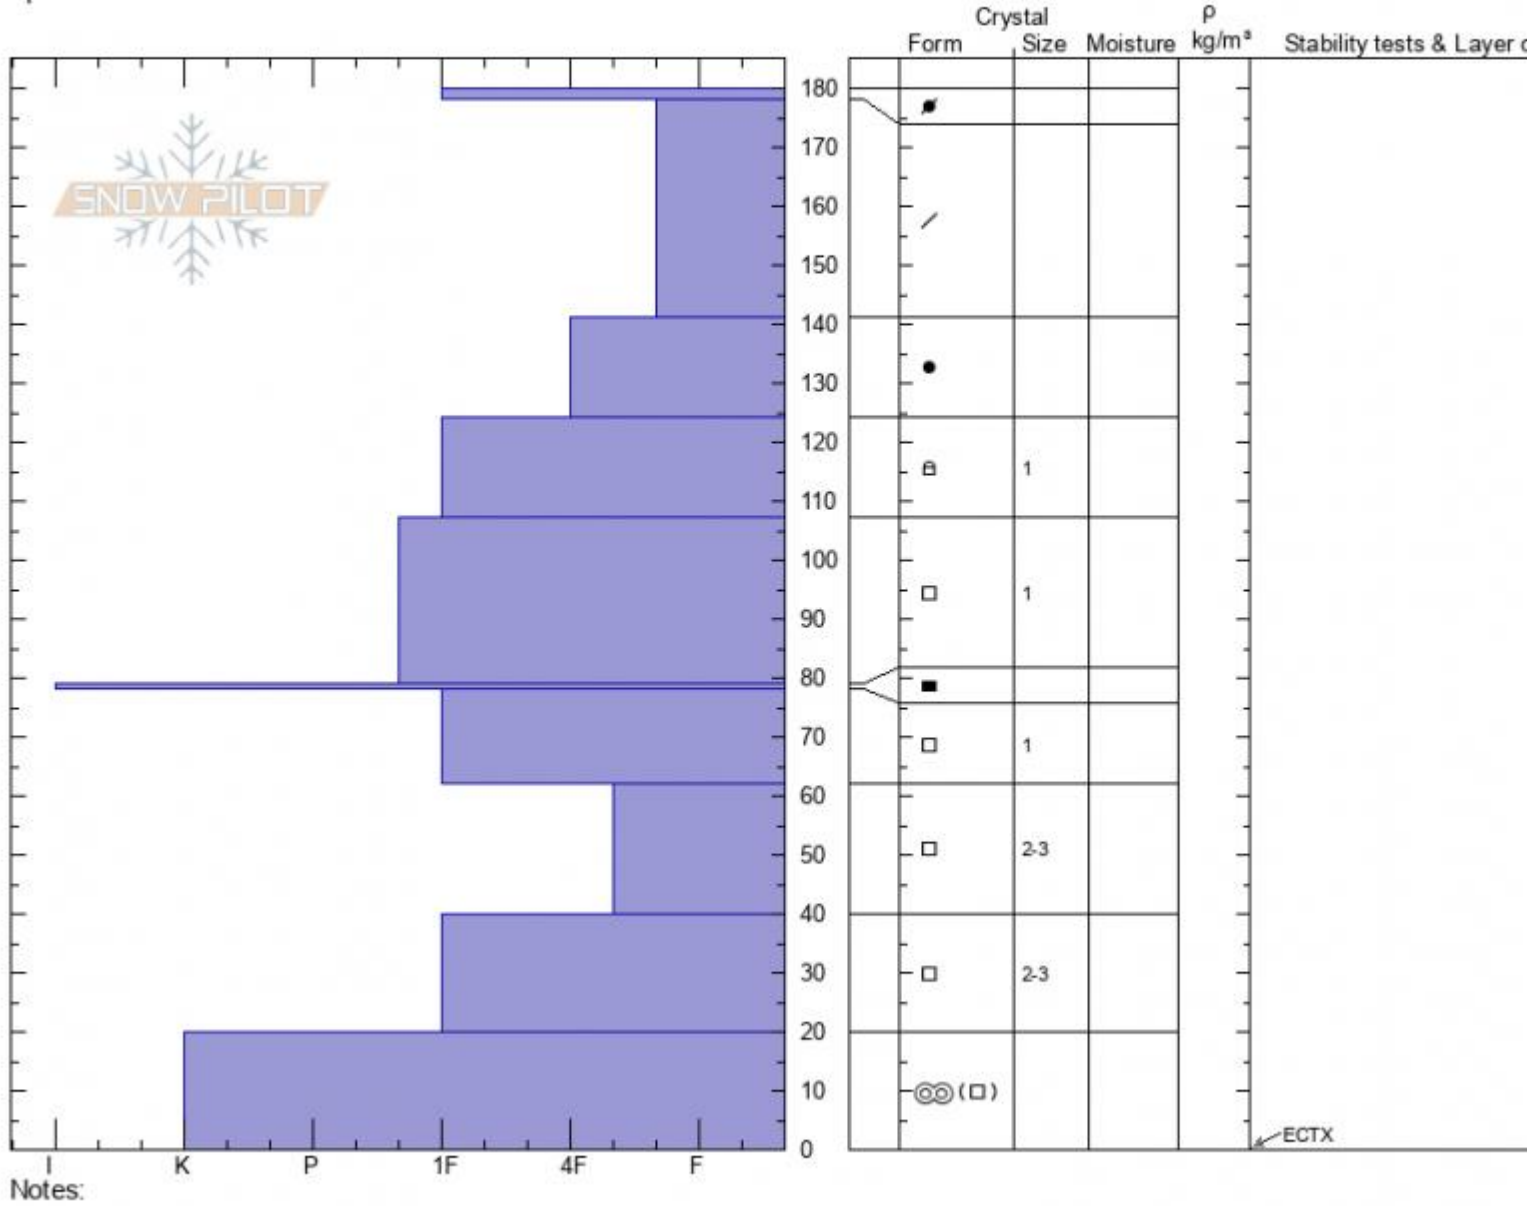

**Teepee Ridgeline S**  
**Madison Range-S**  
**MT**  
 Elevation: **9600 ft**  
 Aspect: **200°**  
 Specifics:

**Ian Hoyer**  
**02/11/2021 - 2:00pm**  
 Co-ord: **44.91389N, -111.18847W**  
 Slope Angle: **23°**  
 Wind Loading: **no**

Stability: **fair**  
 Air Temperature:  
 Sky Cover: **BKN**  
 Precipitation: **NO**  
 Wind: **Calm**

HS: **180** Layer Notes:  
 PF: **30** 62-40cm: **Problematic layer**

Advisory Region  
 Southern Madison  
 Longitude  
 -111.19W  
 Latitude  
 44.90N  
 Southern Madison, 2021-02-14